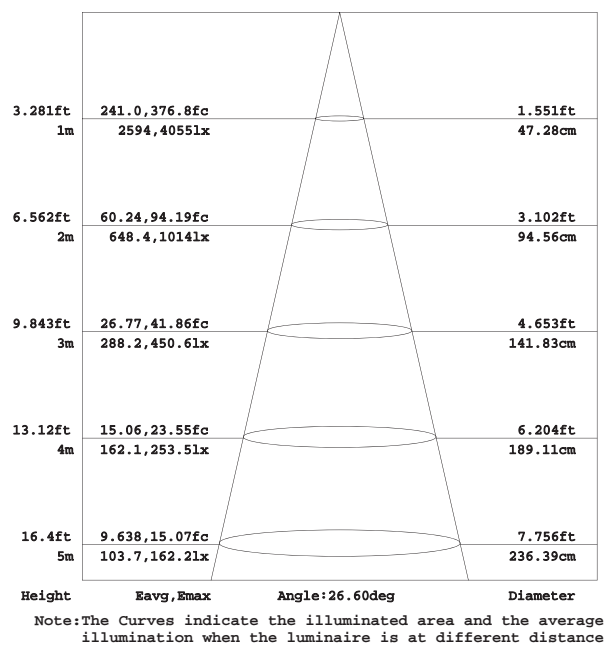

Product Dimensions:

Luminous Intensity Distribution Diagram:

Lux Distribution:

LED Down Light ZARA Series

Specifications:

Power(Max.)	5W
Net Weight	495g
Qty of LEDs	1PCS
DMX512 Channel per Luminaire	4 Channels (RGB and White) / 1 Channel (Monocolor)
Input Voltage	DC 24V
Control Protocol (optional)	DMX 512 / RDM
Beam Angle	18° / 30°
Color Rendering Index	80@White Color
Luminaire Efficacy	W(3000K) 65lm/w,N(4000K) 80lm/w, D(5000K) 85lm/w, C(6500K) 90lm/w RGBW(3000K)-RED(620~630nm) 36lm/w Green(520~530nm) 70lm/w(450~465nm) 10lm/w Warm White(3000K) 65lm/w RGBN(4000K)-RED(620~630nm) 36lm/w Green(520~530nm) 70lm/w(450~465nm) 10lm/w Neutral White(4000K) 65lm/w RGBD(5000K)-RED(620~630nm) 36lm/w Green(520~530nm) 70lm/w(450~465nm) 10lm/w Day White(5000K) 80lm/w RGBC(6500K)-RED(620~630nm) 36lm/w Green(520~530nm) 70lm/w(450~465nm) 10lm/w Cool White(6500K) 65lm/w RGBE(8000K)-RED(620~630nm) 36lm/w Green(520~530nm) 70lm/w(450~465nm) 10lm/w Extreme White(5700K) 80lm/w
LED Source Efficacy	W(3000K) 100lm/w,N(4000K) 105lm/w, D(5000K) 110lm/w, C(6500K)110lm/w RGBW(3000K)-RED(620~630nm) 45.7lm/w Green(520~530nm) 87.4lm/w(450~465nm) 13.9lm/w Warm White(3000K) 80lm/w RGBN(4000K)-RED(620~630nm) 45.7lm/w Green(520~530nm) 87.4lm/w(450~465nm) 13.9lm/w Neutral White(4000K) 80lm/w RGBD(5000K)-RED(620~630nm) 45.7lm/w Green(520~530nm) 87.4lm/w(450~465nm) 13.9lm/w Day White(5000K) 100lm/w RGBC(6500K)-RED(620~630nm) 45.7lm/w Green(520~530nm) 87.4lm/w(450~465nm) 13.9lm/w Cool White(6500K) 100lm/w RGBE(8000K)-RED(620~630nm) 45.7lm/w Green(520~530nm) 87.4lm/w(450~465nm) 13.9lm/w Extreme White(8000K)100lm/w
LED Source	CREE 4-IN-1 X Lamp XM-L LED
Life Time	50,000 Hours at Ta=40°C
Operating Temperature	-20°C~70°C
Operating Humidity	10%~90%RH
Finishing Materials	Aluminum and Tempered Glass
Body Color	Sliver / Matte Black / Matte Grey / Tailor-made
RAL Color Code	9006 / 9017 / 7042 /