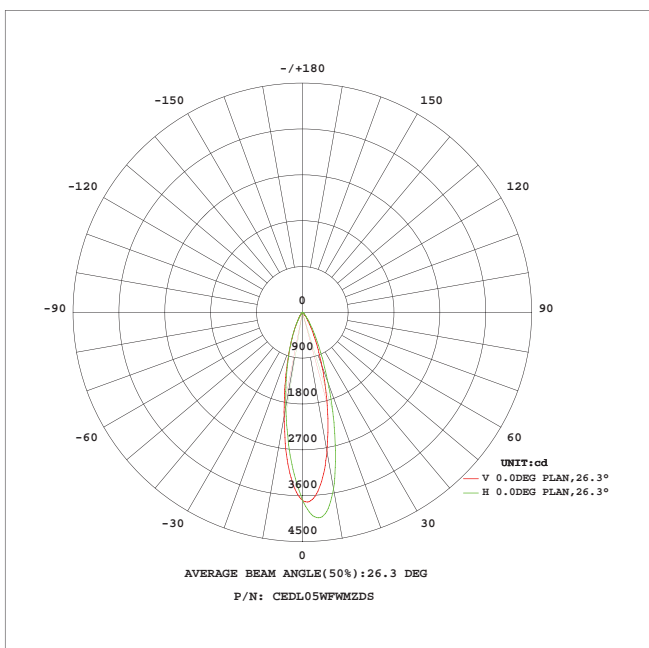

Product Dimensions:

Luminous Intensity Distribution Diagram:

Lux Distribution:

LED Down Light ZARA Series

Specifications:

Power(Max.)	5W
Net Weight	495g
Qty of LEDs	1PCS
DMX512 Channel per Luminaire	4 Channels (RGB and White) / 1 Channel (Monocolor)
Input Voltage	DC 24V
Control Protocol (optional)	DMX 512 / RDM
Beam Angle	18° / 30°
Color Rendering Index	80@White Color
Luminaire Efficacy	W(3000K) 65lm/w,N(4000K) 80lm/w, D(5000K) 85lm/w, C(6500K) 90lm/w RGBW(3000K)-RED(620~630nm) 36lm/w Green(520~530nm) 70lm/w(450~465nm) 10lm/w Warm White(3000K) 65lm/w RGBN(4000K)-RED(620~630nm) 36lm/w Green(520~530nm) 70lm/w(450~465nm) 10lm/w Neutral White(4000K) 65lm/w RGBD(5000K)-RED(620~630nm) 36lm/w Green(520~530nm) 70lm/w(450~465nm) 10lm/w Day White(5000K) 80lm/w RGBC(6500K)-RED(620~630nm) 36lm/w Green(520~530nm) 70lm/w(450~465nm) 10lm/w Cool White(6500K) 65lm/w RGBE(8000K)-RED(620~630nm) 36lm/w Green(520~530nm) 70lm/w(450~465nm) 10lm/w Extreme White(5700K) 80lm/w
LED Source Efficacy	W(3000K) 100lm/w,N(4000K) 105lm/w, D(5000K) 110lm/w, C(6500K)110lm/w RGBW(3000K)-RED(620~630nm) 45.7lm/w Green(520~530nm) 87.4lm/w(450~465nm) 13.9lm/w Warm White(3000K) 80lm/w RGBN(4000K)-RED(620~630nm) 45.7lm/w Green(520~530nm) 87.4lm/w(450~465nm) 13.9lm/w Neutral White(4000K) 80lm/w RGBD(5000K)-RED(620~630nm) 45.7lm/w Green(520~530nm) 87.4lm/w(450~465nm) 13.9lm/w Day White(5000K) 100lm/w RGBC(6500K)-RED(620~630nm) 45.7lm/w Green(520~530nm) 87.4lm/w(450~465nm) 13.9lm/w Cool White(6500K) 100lm/w RGBE(8000K)-RED(620~630nm) 45.7lm/w Green(520~530nm) 87.4lm/w(450~465nm) 13.9lm/w Extreme White(8000K)100lm/w
LED Source	CREE 4-IN-1 X Lamp XM-L LED
Life Time	50,000 Hours at Ta=40°C
Operating Temperature	-20°C~70°C
Operating Humidity	10%~90%RH
Finishing Materials	Aluminum and Tempered Glass
Body Color	Sliver / Matte Black / Matte Grey / Tailor-made
RAL Color Code	9006 / 9017 / 7042 /