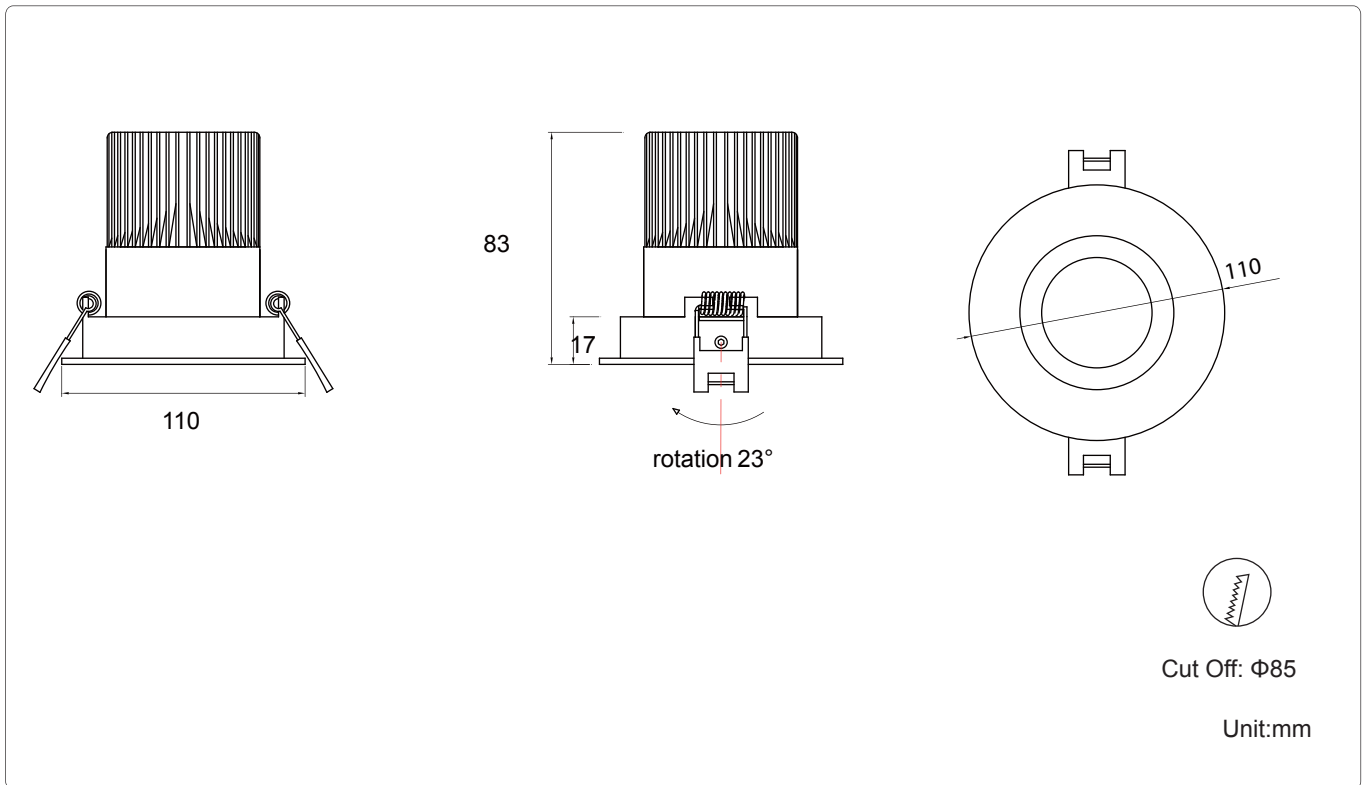

Product Dimensions:

Luminous Intensity Distribution Diagram:

Lux Distribution:

LED Down Light ZARA Series

Specifications:

Power(Max.)	5W
Net Weight	495g
Qty of LEDs	1PCS
DMX512 Channel per Luminaire	4 Channels (RGB and White) / 1 Channel (Monocolor)
Input Voltage	DC 24V
Control Protocol (optional)	DMX 512 / RDM
Beam Angle	18° / 30°
Color Rendering Index	80@White Color
Luminaire Efficacy	W(3000K) 65lm/w,N(4000K) 80lm/w, D(5000K) 85lm/w, C(6500K) 90lm/w RGBW(3000K)-RED(620~630nm) 36lm/w Green(520~530nm) 70lm/w(450~465nm) 10lm/w Warm White(3000K) 65lm/w RGBN(4000K)-RED(620~630nm) 36lm/w Green(520~530nm) 70lm/w(450~465nm) 10lm/w Neutral White(4000K) 65lm/w RGBD(5000K)-RED(620~630nm) 36lm/w Green(520~530nm) 70lm/w(450~465nm) 10lm/w Day White(5000K) 80lm/w RGBC(6500K)-RED(620~630nm) 36lm/w Green(520~530nm) 70lm/w(450~465nm) 10lm/w Cool White(6500K) 65lm/w RGBE(8000K)-RED(620~630nm) 36lm/w Green(520~530nm) 70lm/w(450~465nm) 10lm/w Extreme White(5700K) 80lm/w
LED Source Efficacy	W(3000K) 100lm/w,N(4000K) 105lm/w, D(5000K) 110lm/w, C(6500K)110lm/w RGBW(3000K)-RED(620~630nm) 45.7lm/w Green(520~530nm) 87.4lm/w(450~465nm) 13.9lm/w Warm White(3000K) 80lm/w RGBN(4000K)-RED(620~630nm) 45.7lm/w Green(520~530nm) 87.4lm/w(450~465nm) 13.9lm/w Neutral White(4000K) 80lm/w RGBD(5000K)-RED(620~630nm) 45.7lm/w Green(520~530nm) 87.4lm/w(450~465nm) 13.9lm/w Day White(5000K) 100lm/w RGBC(6500K)-RED(620~630nm) 45.7lm/w Green(520~530nm) 87.4lm/w(450~465nm) 13.9lm/w Cool White(6500K) 100lm/w RGBE(8000K)-RED(620~630nm) 45.7lm/w Green(520~530nm) 87.4lm/w(450~465nm) 13.9lm/w Extreme White(8000K)100lm/w
LED Source	CREE 4-IN-1 X Lamp XM-L LED
Life Time	50,000 Hours at Ta=40°C
Operating Temperature	-20°C~70°C
Operating Humidity	10%~90%RH
Finishing Materials	Aluminum and Tempered Glass
Body Color	Sliver / Matte Black / Matte Grey / Tailor-made
RAL Color Code	9006 / 9017 / 7042 /