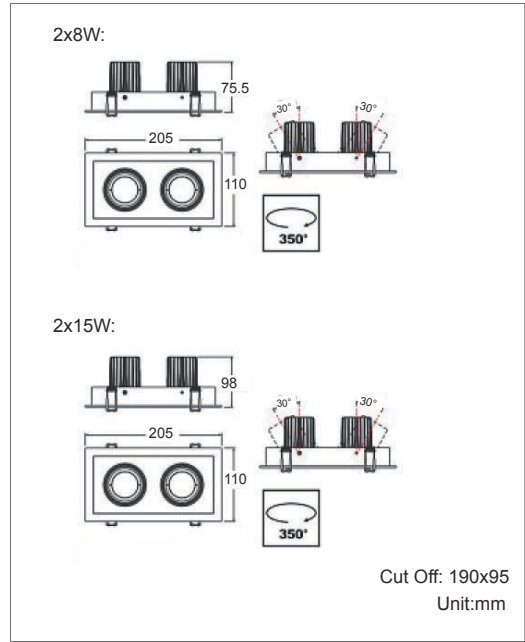

LED Down Light YOE Series

(Adjustable and Recessed Type)

Product Dimensions:

Luminous Intensity Distribution Diagram:

Lux Distribution:

Manufacturing Quality Standard:

- ISO 9001:2008
- EN/IEC 60598-1
- EN/IEC 60598-2-1
- EN/IEC 60598-2-2
- EN/IEC 60529
- EN/IEC 62471-2
- IEC 62612
- EN/IEC 60968
- IEC 62560
- EN/IEC 60061-1
- EN 13032-1
- EN 13032-2
- EN/IEC 62471

Applications:

- Home use
- Hotel Lounges
- Restaurants
- Halls and clubs
- Ballrooms

Specifications:

Power	2x8W / 2x15W
Light Source	CREE
Beam Angle	20° / 40° / 60°
Cover Diffuser	Clear Glass / Frosted Glass
Input Voltage	AC 220~240V 50/60Hz or AC100~240V 50/60Hz
Color Rendering Index	80
Luminaire Efficacy	* 70lm/w (2700K), * 75lm/w (3000K), * 85lm/w (4000K), * 90lm/w (5000K), * 100lm/w (6500K)
LED Source Efficacy	* 95lm/w (2700K), * 100lm/w (3000K), * 110lm/w (4000K), * 115lm/w (5000K), * 125lm/w (6500K)
Life Time	50,000 Hours
Operating Temperature	-20°C~50°C
Operating Humidity	10%~90%RH
Finishing Materials	Aluminum
Body Color	Matte White / Matte Black
RAL Color Code	6016 / 9005
Net Weight	0.5kg