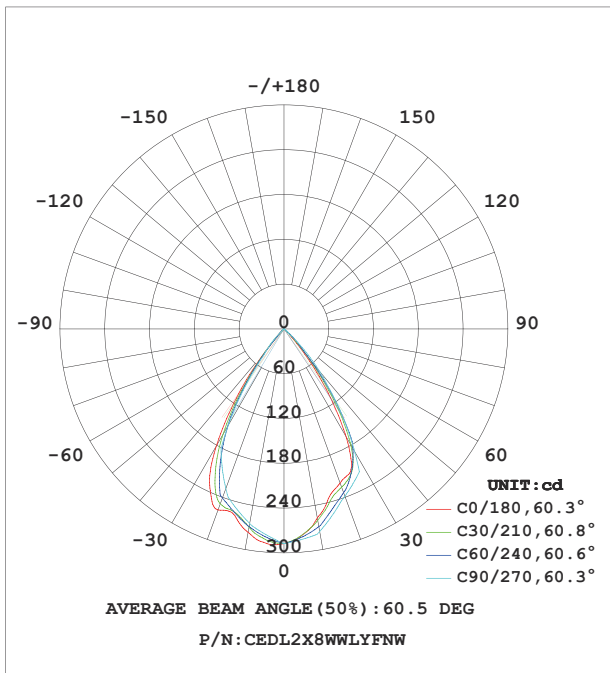

LED Down Light YOE Series

(Adjustable and Recessed Type)

Product Dimensions:

Luminous Intensity Distribution Diagram:

Lux Distribution:

Manufacturing Quality Standard:

- ISO 9001:2008
- EN/IEC 60598-1
- EN/IEC 60598-2-1
- EN/IEC 60598-2-2
- EN/IEC 60529
- EN/IEC 62471-2
- IEC 62612
- EN/IEC 60968
- IEC 62560
- EN/IEC 60061-1
- EN 13032-1
- EN 13032-2
- EN/IEC 62471

Applications:

- Home use
- Hotel Lounges
- Restaurants
- Halls and clubs
- Ballrooms

Specifications:

Power	2x8W / 2x15W
Light Source	CREE
Beam Angle	20° / 40° / 60°
Cover Diffuser	Clear Glass / Frosted Glass
Input Voltage	AC 220~240V 50/60Hz or AC100~240V 50/60Hz
Color Rendering Index	80
Luminaire Efficacy	* 70lm/w (2700K), * 75lm/w (3000K), * 85lm/w (4000K), * 90lm/w (5000K), * 100lm/w (6500K)
LED Source Efficacy	* 95lm/w (2700K), * 100lm/w (3000K), * 110lm/w (4000K), * 115lm/w (5000K), * 125lm/w (6500K)
Life Time	50,000 Hours
Operating Temperature	-20°C~50°C
Operating Humidity	10%~90%RH
Finishing Materials	Aluminum
Body Color	Matte White / Matte Black
RAL Color Code	6016 / 9005
Net Weight	0.5kg