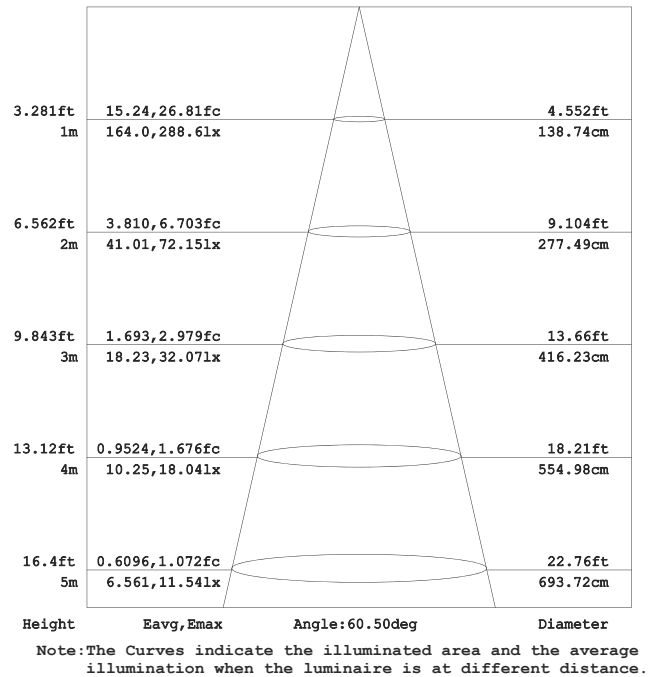

LED Down Light YOE Series

(Adjustable and Recessed Type)

Product Dimensions:

Luminous Intensity Distribution Diagram:

Lux Distribution:

Manufacturing Quality Standard:

- ISO 9001:2008
- EN/IEC 60598-1
- EN/IEC 60598-2-1
- EN/IEC 60598-2-2
- EN/IEC 60529
- EN/IEC 62471-2
- IEC 62612
- EN/IEC 60968
- IEC 62560
- EN/IEC 60061-1
- EN 13032-1
- EN 13032-2
- EN/IEC 62471