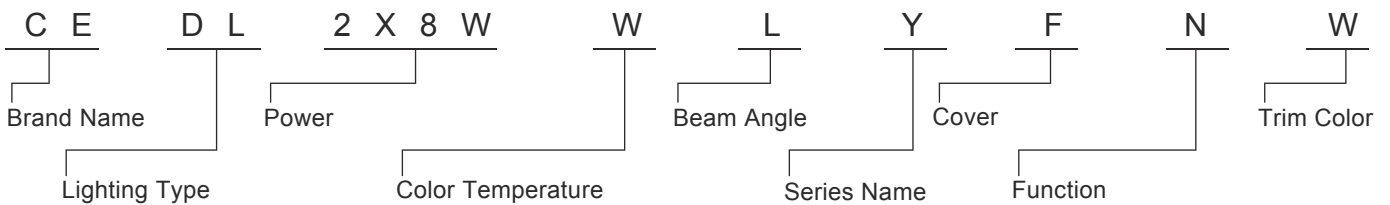

Applications:

- Home use
- Hotel Lounges
- Restaurants
- Halls and clubs
- Ballrooms

Specifications:

Power	2x8W / 2x15W
Light Source	CREE
Beam Angle	20° / 40° / 60°
Cover Diffuser	Clear Glass / Frosted Glass
Input Voltage	AC 220~240V 50/60Hz or AC100~240V 50/60Hz
Color Rendering Index	80
Luminaire Efficacy	* 70lm/w (2700K), * 75lm/w (3000K), * 85lm/w (4000K), * 90lm/w (5000K), * 100lm/w (6500K)
LED Source Efficacy	* 95lm/w (2700K), * 100lm/w (3000K), * 110lm/w (4000K), * 115lm/w (5000K), * 125lm/w (6500K)
Life Time	50,000 Hours
Operating Temperature	-20°C~50°C
Operating Humidity	10%~90%RH
Finishing Materials	Aluminum
Body Color	Matte White / Matte Black
RAL Color Code	6016 / 9005
Net Weight	0.5kg

Ordering Part No.:

Brand Name	Lighting Type	Power	Color Temperature	Beam Angle	Series Name	Cover Diffuser	Function	Trim Color
CE: CELEX	DL: Down Light	2X8W 2x15W	O: 2700K W: 3000K N: 4000K D: 5000K C: 6500K	S: 20° M: 40° L: 60°	Y: YOE Series	C: Clear Glass F: Frosted Glass	D:DMX 512 Dimming E:Emergency(3hrs) N:Switch In T:Triac Dimming Leading Edge V:1~10V Dimming	W: Matte White B: Matte Black S: Matte Silver