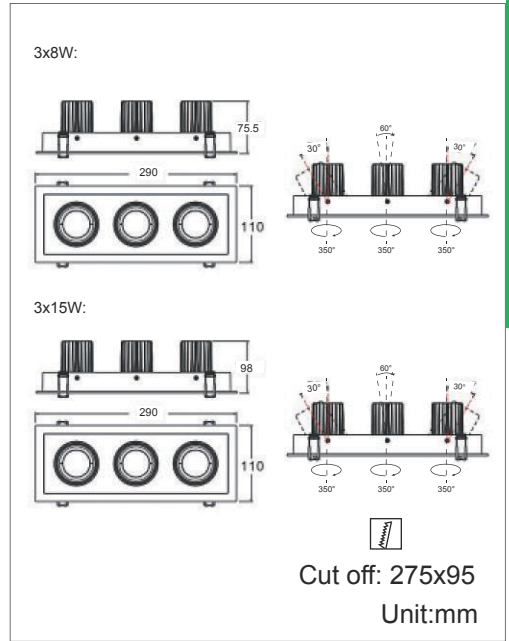

Product Dimensions:

Luminous Intensity Distribution Diagram:

Lux Distribution:

Manufacturing Quality Standard:

- ISO 9001:2008
- EN/IEC 60598-1
- EN/IEC 60598-2-1
- EN/IEC 60598-2-2
- EN/IEC 60529
- EN/IEC 62471-2
- IEC 62612
- EN/IEC 60968
- IEC 62560
- EN/IEC 60061-1
- EN 13032-1
- EN 13032-2
- EN/IEC 62471

Applications:

- Home use
- Hotel Lounges
- Restaurants
- Halls and clubs
- Ballrooms

Specifications:

Power	3x8W / 3x15W
Light Source	CREE
Beam Angle	20° / 40° / 60°
Cover Diffuser	Clear Glass / Frosted Glass
Input Voltage	AC 220~240V 50/60Hz or AC100~240V 50/60Hz
Color Rendering Index	80
Luminaire Efficacy	* 70lm/w (2700K), * 75lm/w (3000K), * 85lm/w (4000K), * 90lm/w (5000K), * 100lm/w (6500K)
LED Source Efficacy	* 95lm/w (2700K), * 100lm/w (3000K), * 110lm/w (4000K), * 115lm/w (5000K), * 125lm/w (6500K)
Life Time	50,000 Hours
Operating Temperature	-20°C~50°C
Operating Humidity	10%~90%RH
Finishing Materials	Aluminum
Body Color	Matte White / Matte Black
RAL Color Code	6016 / 9005
Net Weight	0.6kg