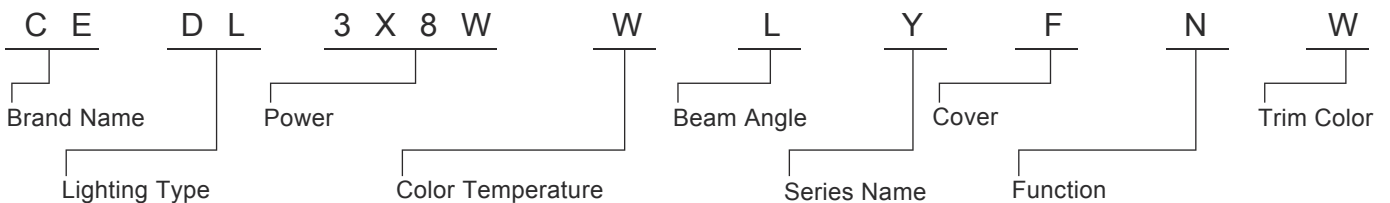

Applications:

- Home use
- Hotel Lounges
- Restaurants
- Halls and clubs
- Ballrooms

Specifications:

Power	3x8W / 3x15W
Light Source	CREE
Beam Angle	20° / 40° / 60°
Cover Diffuser	Clear Glass / Frosted Glass
Input Voltage	AC 220~240V 50/60Hz or AC100~240V 50/60Hz
Color Rendering Index	80
Luminaire Efficacy	* 70lm/w (2700K), * 75lm/w (3000K), * 85lm/w (4000K), * 90lm/w (5000K), * 100lm/w (6500K)
LED Source Efficacy	* 95lm/w (2700K), * 100lm/w (3000K), * 110lm/w (4000K), * 115lm/w (5000K), * 125lm/w (6500K)
Life Time	50,000 Hours
Operating Temperature	-20°C~50°C
Operating Humidity	10%~90%RH
Finishing Materials	Aluminum
Body Color	Matte White / Matte Black
RAL Color Code	6016 / 9005
Net Weight	0.6kg

Ordering Part No.:

Brand Name	Lighting Type	Power	Color Temperature	Beam Angle	Series Name	Cover Diffuser	Function	Trim Color
CE: CELEX	DL: Down Light	3X8W 3x15W	O: 2700K W: 3000K N: 4000K D: 5000K C: 6500K	S: 20° M: 40° L: 60°	Y: YOE Series	C: Clear Glass F: Frosted Glass	D:DMX 512 Dimming E:Emergency(3hrs) N:Switch In T:Triac Dimming Leading Edge V:1~10V Dimming	W: Matte White B: Matte Black S: Matte Silver