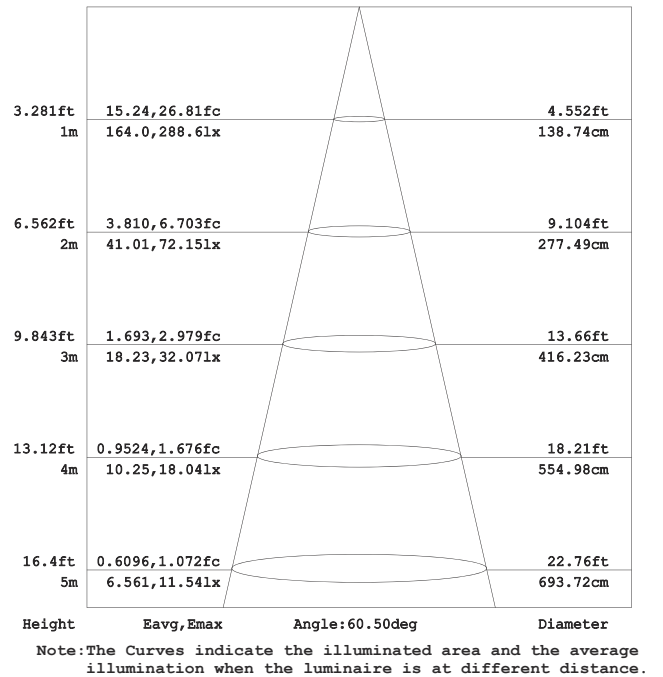

Product Dimensions:

Luminous Intensity Distribution Diagram:

Lux Distribution:

Manufacturing Quality Standard:

- ISO 9001:2008
- EN/IEC 60598-1
- EN/IEC 60598-2-1
- EN/IEC 60598-2-2
- EN/IEC 60529
- EN/IEC 62471-2
- IEC 62612
- EN/IEC 60968
- IEC 62560
- EN/IEC 60061-1
- EN 13032-1
- EN 13032-2
- EN/IEC 62471

Applications:

- Home use
- Hotel Lounges
- Restaurants
- Halls and clubs
- Ballrooms

Specifications:

Power	3x8W / 3x15W
Light Source	CREE
Beam Angle	20° / 40° / 60°
Cover Diffuser	Clear Glass / Frosted Glass
Input Voltage	AC 220~240V 50/60Hz or AC100~240V 50/60Hz
Color Rendering Index	80
Luminaire Efficacy	* 70lm/w (2700K), * 75lm/w (3000K), * 85lm/w (4000K), * 90lm/w (5000K), * 100lm/w (6500K)
LED Source Efficacy	* 95lm/w (2700K), * 100lm/w (3000K), * 110lm/w (4000K), * 115lm/w (5000K), * 125lm/w (6500K)
Life Time	50,000 Hours
Operating Temperature	-20°C~50°C
Operating Humidity	10%~90%RH
Finishing Materials	Aluminum
Body Color	Matte White / Matte Black
RAL Color Code	6016 / 9005
Net Weight	0.6kg