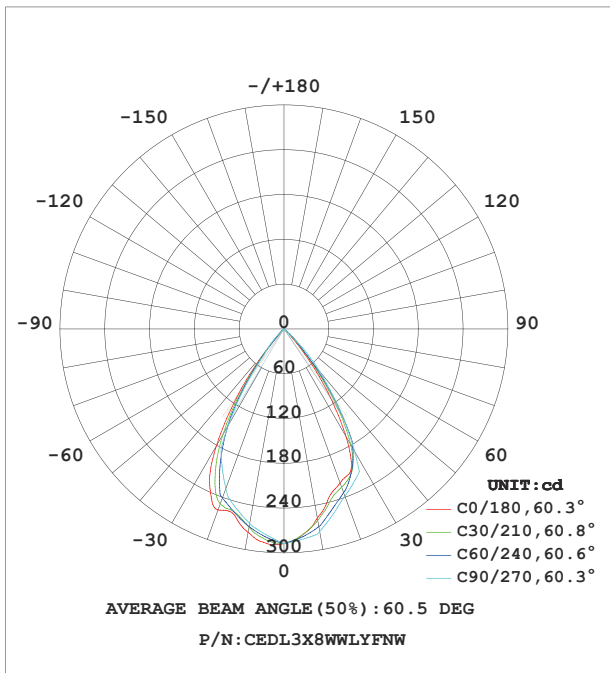

Product Dimensions:

Luminous Intensity Distribution Diagram:

Lux Distribution:

Manufacturing Quality Standard:

- ISO 9001:2008
- EN/IEC 60598-1
- EN/IEC 60598-2-1
- EN/IEC 60598-2-2
- EN/IEC 60529
- EN/IEC 62471-2
- IEC 62612
- EN/IEC 60968
- IEC 62560
- EN/IEC 60061-1
- EN 13032-1
- EN 13032-2
- EN/IEC 62471

Applications:

- Home use
- Hotel Lounges
- Restaurants
- Halls and clubs
- Ballrooms

Specifications:

Power	3x8W / 3x15W
Light Source	CREE
Beam Angle	20° / 40° / 60°
Cover Diffuser	Clear Glass / Frosted Glass
Input Voltage	AC 220~240V 50/60Hz or AC100~240V 50/60Hz
Color Rendering Index	80
Luminaire Efficacy	* 70lm/w (2700K), * 75lm/w (3000K), * 85lm/w (4000K), * 90lm/w (5000K), * 100lm/w (6500K)
LED Source Efficacy	* 95lm/w (2700K), * 100lm/w (3000K), * 110lm/w (4000K), * 115lm/w (5000K), * 125lm/w (6500K)
Life Time	50,000 Hours
Operating Temperature	-20°C~50°C
Operating Humidity	10%~90%RH
Finishing Materials	Aluminum
Body Color	Matte White / Matte Black
RAL Color Code	6016 / 9005
Net Weight	0.6kg

Ordering Part No.:

Brand Name	Lighting Type	Power	Color Temperature	Beam Angle	Series Name	Cover Diffuser	Function	Trim Color
CE: CELEX	DL: Down Light	3X8W 3x15W	O: 2700K W: 3000K N: 4000K D: 5000K C: 6500K	S: 20° M: 40° L: 60°	Y: YOE Series	C: Clear Glass F: Frosted Glass	D:DMX 512 Dimming E:Emergency(3hrs) N:Switch In T:Triac Dimming Leading Edge V:1~10V Dimming	W: Matte White B: Matte Black S: Matte Silver