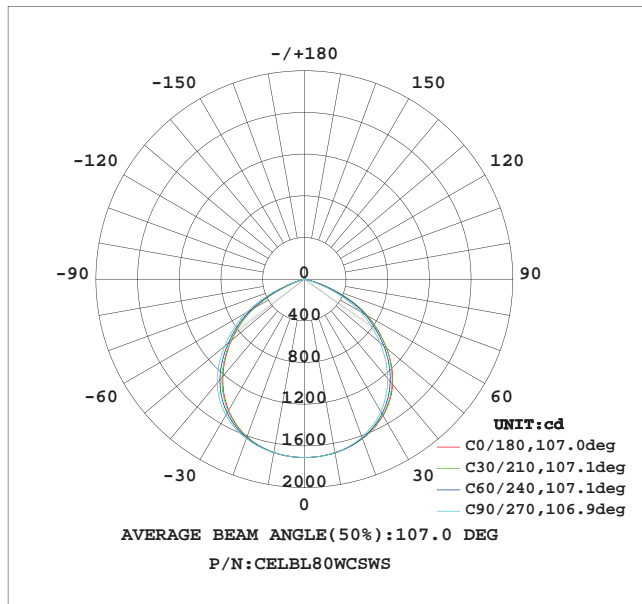

Product Dimensions:

Luminous Intensity Distribution Diagram:

Lux Distribution:

Manufacturing Quality Standard:

- ISO 9001:2008
- LED Luminaire Standard:**
- EN/IEC 60598-1
- EN/IEC 60598-2-1
- EN/IEC 60598-2-2
- EN/IEC 60529
- EN/IEC 62471-2
- IEC 62612
- EN/IEC 60968
- IEC 62560
- EN/IEC 60061-1
- EN 13032-1
- EN 13032-2
- EN/IEC 62471
- EN/IEC 60825
- EN 60061-1

Applications:

- Household
- Office
- Hotel
- School
- Hospital

Specifications:

Power	80W
Input Voltage	AC 100~240V 50/60Hz
Beam Angle	110°
Color Rendering Index	>70
Luminaire Efficacy	70lm/w (3000K), 80lm/w (4000K), 90lm/w (6500K)
LED Source Efficacy	110lm/w (3000K), 120lm/w (4000K), 130lm/w (6500K)
Operating Temperature	-20°C~50°C
Life Time	15,000 Hours
Operating Humidity	0~99%RH
Finishing Materials	Aluminum and Polycarbonate
Body Color	Matte Silver
RAL Color Code	RAL 9006
Net Weight	1060g