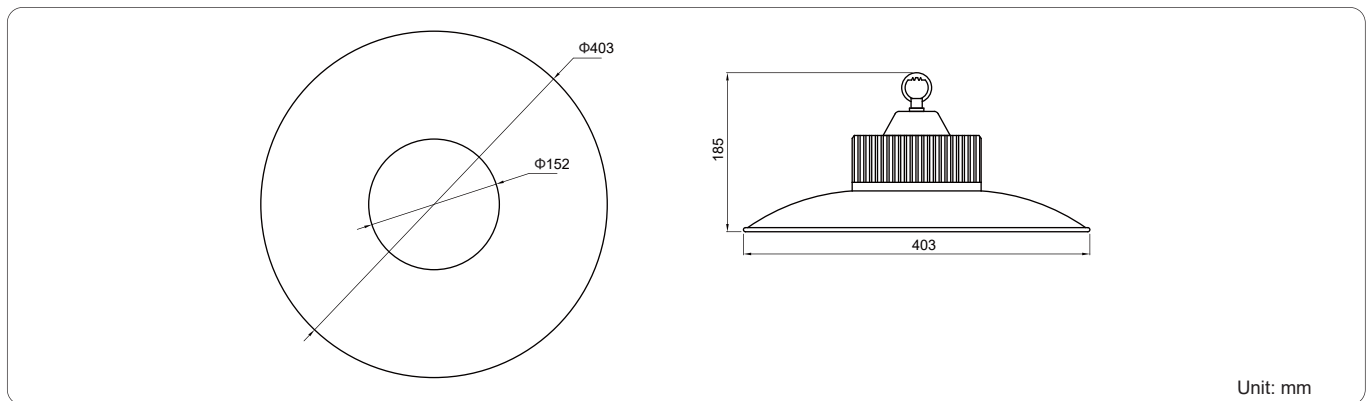

Product Dimensions:

Luminous Intensity Distribution Diagram:

Lux Distribution:

Manufacturing Quality Standard:

- ISO 9001:2008
- LED Luminaire Standard:**
- EN/IEC 60598-1
- EN/IEC 60598-2-1
- EN/IEC 60598-2-2
- EN/IEC 60529
- EN/IEC 62471-2
- IEC 62612
- EN/IEC 60968
- IEC 62560
- EN/IEC 60061-1
- EN 13032-1
- EN 13032-2
- EN/IEC 62471
- EN/IEC 60825
- EN 60061-1

Applications:

- Household
- Office
- Hotel
- School
- Hospital

Specifications:

Power	80W
Input Voltage	AC 100~240V 50/60Hz
Beam Angle	110°
Color Rendering Index	>70
Luminaire Efficacy	70lm/w (3000K), 80lm/w (4000K), 90lm/w (6500K)
LED Source Efficacy	110lm/w (3000K), 120lm/w (4000K), 130lm/w (6500K)
Operating Temperature	-20°C~50°C
Life Time	15,000 Hours
Operating Humidity	0~99%RH
Finishing Materials	Aluminum and Polycarbonate
Body Color	Matte Silver
RAL Color Code	RAL 9006
Net Weight	1060g