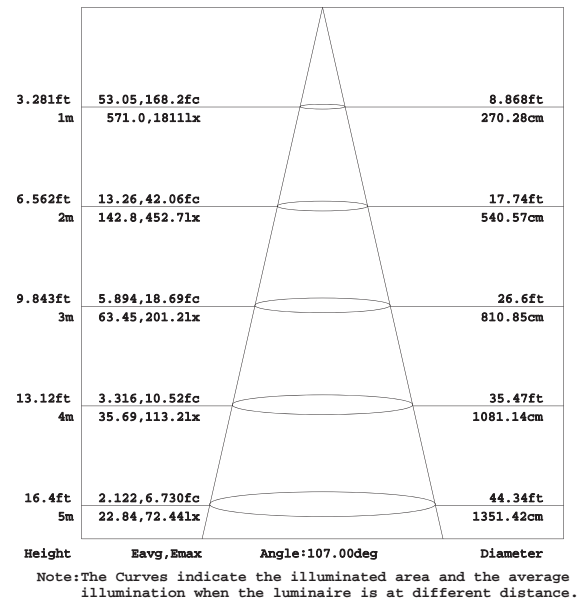

Product Dimensions:

Luminous Intensity Distribution Diagram:

Lux Distribution:

Manufacturing Quality Standard:

- ISO 9001:2008
- LED Luminaire Standard:**
- EN/IEC 60598-1
- EN/IEC 60598-2-1
- EN/IEC 60598-2-2
- EN/IEC 60529
- EN/IEC 62471-2
- IEC 62612
- EN/IEC 60968
- IEC 62560
- EN/IEC 60061-1
- EN 13032-1
- EN 13032-2
- EN/IEC 62471
- EN/IEC 60825
- EN 60061-1

Applications:

- Household
- Office
- Hotel
- School
- Hospital

Specifications:

Power	80W
Input Voltage	AC 100~240V 50/60Hz
Beam Angle	110°
Color Rendering Index	>70
Luminaire Efficacy	70lm/w (3000K), 80lm/w (4000K), 90lm/w (6500K)
LED Source Efficacy	110lm/w (3000K), 120lm/w (4000K), 130lm/w (6500K)
Operating Temperature	-20°C~50°C
Life Time	15,000 Hours
Operating Humidity	0~99%RH
Finishing Materials	Aluminum and Polycarbonate
Body Color	Matte Silver
RAL Color Code	RAL 9006
Net Weight	1060g