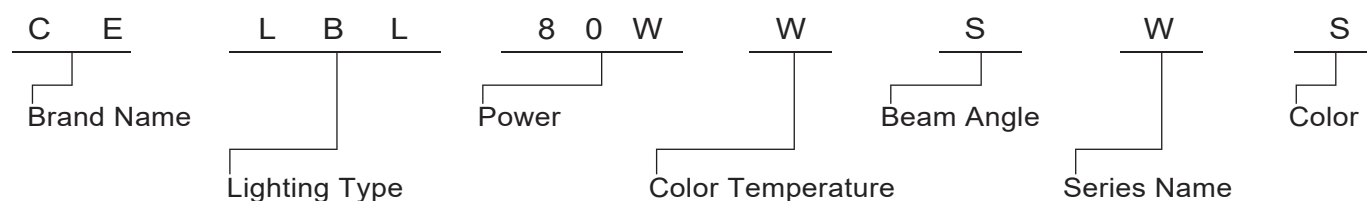

Applications:

- Household
- Office
- Hotel
- School
- Hospital

Specifications:

Power	80W
Input Voltage	AC 100~240V 50/60Hz
Beam Angle	110°
Color Rendering Index	>70
Luminaire Efficacy	70lm/w (3000K), 80lm/w (4000K), 90lm/w (6500K)
LED Source Efficacy	110lm/w (3000K), 120lm/w (4000K), 130lm/w (6500K)
Operating Temperature	-20°C~50°C
Life Time	15,000 Hours
Operating Humidity	0~99%RH
Finishing Materials	Aluminum and Polycarbonate
Body Color	Matte Silver
RAL Color Code	RAL 9006
Net Weight	1060g

Ordering Part No.:

Brand Name	Lighting Type	Power	Color Temperature	Beam Angle	Series Name	Color
CE: CELEX	LBL: Low Bay Light	80W	W: 3000K N: 4000K C: 6500K	S: 110°	W: WOOFER Series	S: Matte Silver