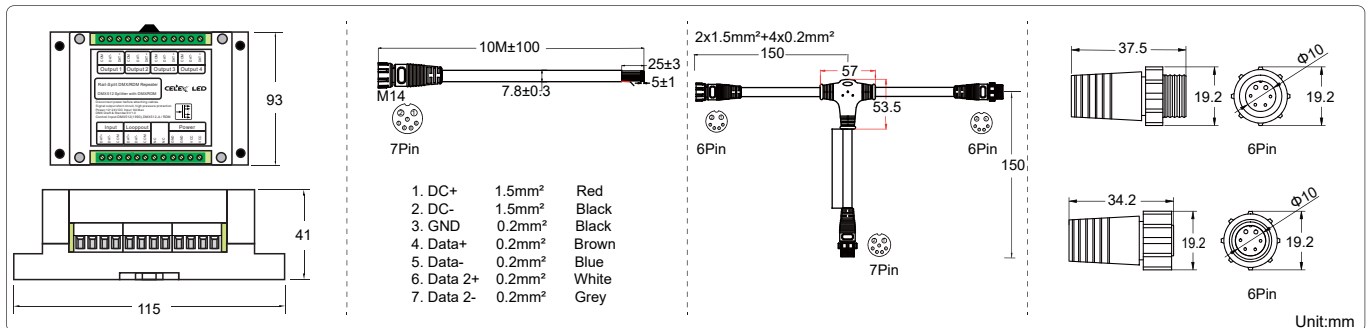

LED Linear Light VIKA I Series

DMX Controllers:

Accessories:

DMX Repeater
P/N: CEDMXRT-01

M14 7core signal shielding
extension wire-10m
P/N: CECM14-7C-10M

M14 7 Core "T" Cable-150mm
P/N: CECM14-7C-T

M14 Resistor 120 ohm Terminator
P/N: CETM-01 P/N: CETF-01