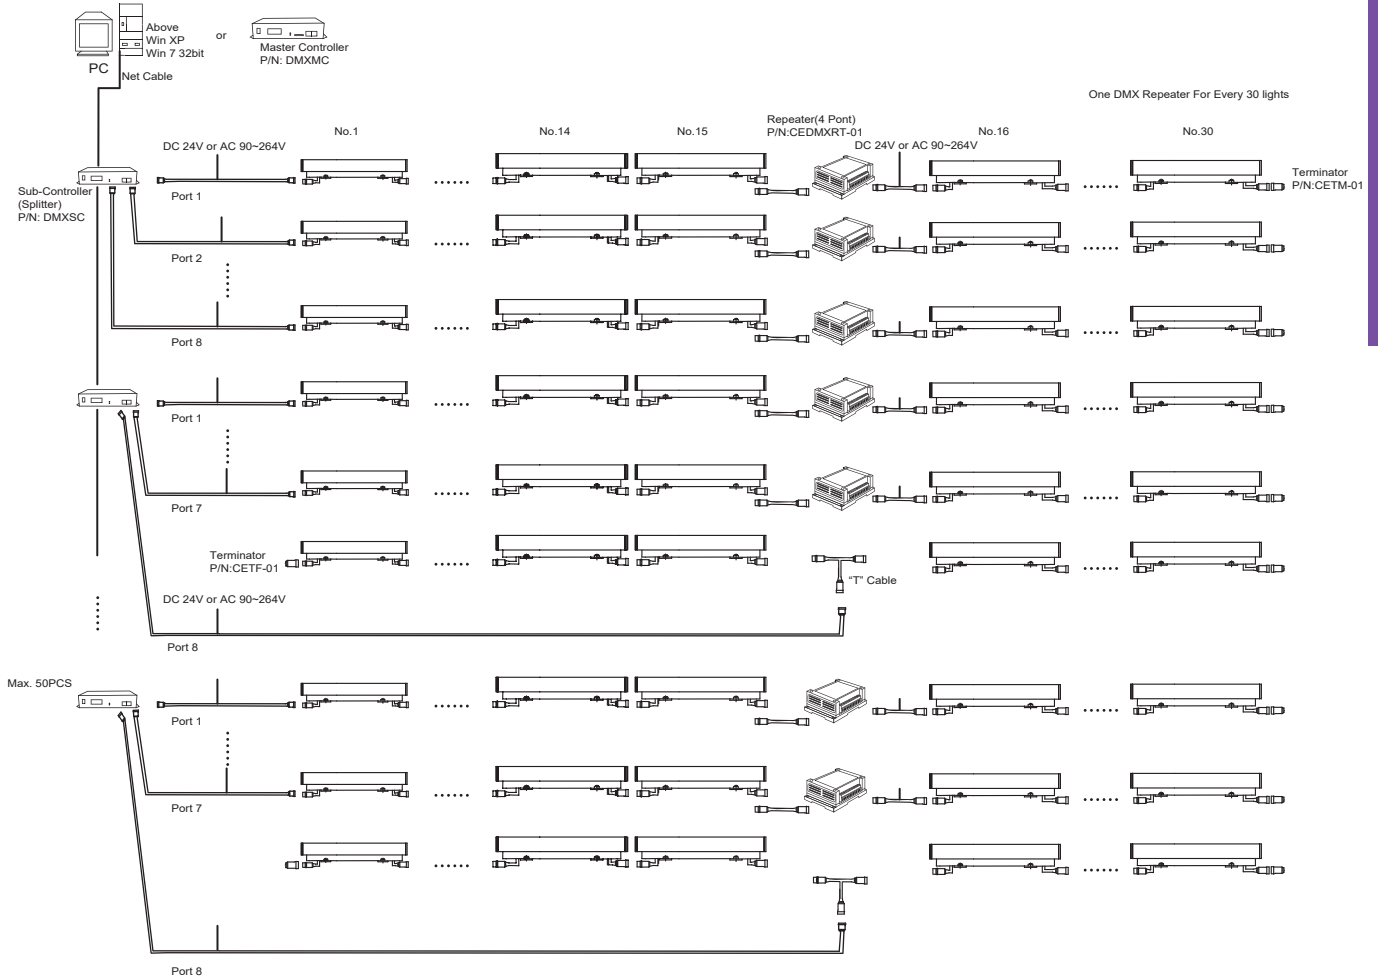

LED Linear Light VIKA I Series

DMX Controllers: