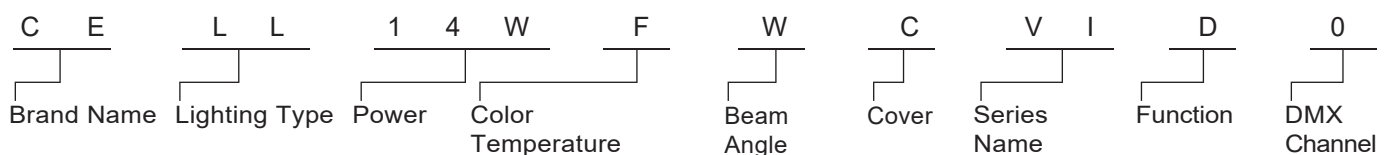

Ordering Part No.:

Brand Name	Lighting Type	Power	Color Temperature	Beam Angle	Cover	Series Name	Function	DMX Channel
CE: CELEX	LL: Linear Light	22W 14W 07W 04W 03W	O: 2700K W: 3000K N: 4000K D: 5000K C: 6500K R: Red(620~630nm) G: Green(520~530nm) B: Blue(450~460nm) Y: Yellow(590~595nm) F: Full Color(RGB)	S: 25° M: 30° L: 45° X: 60° W: 105°	L: Lens C: Clear Glass P: Polycarbonate and Clear Glass	VI: VIKA I Series	D: DMX 512 +DC 24V E: DMX512 +AC 90~264V L: DC 24V N: AC 90~264V T: Triac Dimming Leading Edge V: 1~10V Dimming +DC 24V	0 1 3 2X3 3X3 10X3 15X3