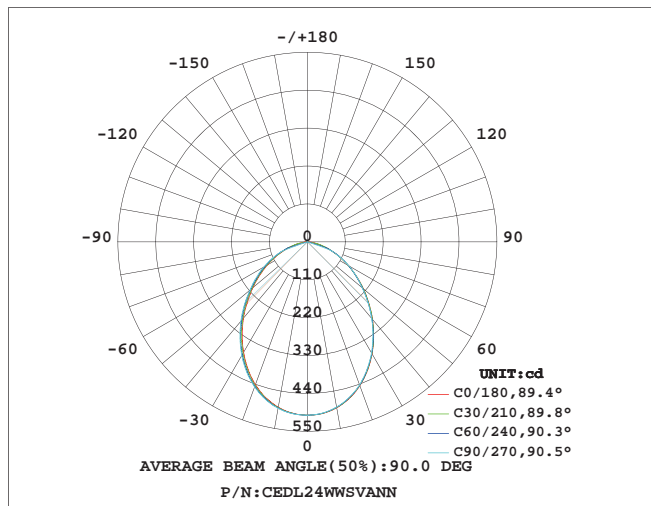

Product Dimensions:

Luminous Intensity Distribution Diagram:

Lux Distribution:

Manufacturing Quality Standard:

- ISO 9001:2008

LED Luminaire Standard:

- EN/IEC 60598-1
- EN/IEC 60598-2-1
- EN/IEC 60598-2-2
- EN/IEC 60529
- EN/IEC 62471-2
- IEC 62612
- EN/IEC 60968
- IEC 62560
- EN/IEC 60061-1
- EN 13032-1
- EN 13032-2
- EN/IEC 62471

## Specifications:

Power	6W~24W
Input Voltage:	AC 85~264V 50/60Hz
Power Factor:	>0.9
Beam Angle	90°
Color Rendering Index	80
Luminaire Efficacy	* 75lm/w (2700K), * 80lm/w (3000K), * 90lm/w (4000K), * 95lm/w (5000K), * 100lm/w(6500K)
LED Source Efficacy	* 95lm/w (2700K), * 100lm/w (3000K), * 110lm/w (4000K), * 115lm/w (5000K), * 120lm/w (6500K)
Operating Temperature	-20~50°C
LED Sources	TAIWAN LUMENMAX / Philips LUMILEDS / LG Innotek
Life Time	50,000 Hours at Ta=40°C
Operating Humidity	10%~90%RH
Finishing Materials	Aluminum and Milky Polycarbonate
Body Color	Matt White
RAL Color Code	6016
Net Weight	650g