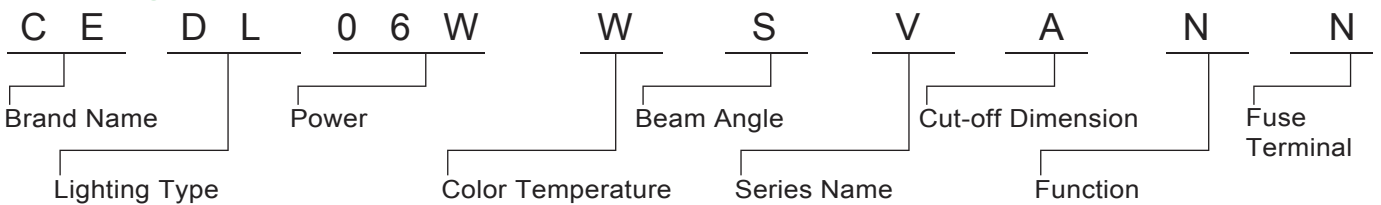

LED Down Light VARIERA Series Φ 175mm

LED Down Light VARIERA Series

Features:

- Recess mounted type
- 6063 aluminum fins light weight bodies is better for heat releasing
- High power efficiency (>0.85) and power factor(>0.9)
- Optional 1~10V driver for dimming control
- Optional dali driver for dimming control
- Optional DMX driver for dimming control
- Optional battery kit for emergency lighting
- Optional DMX driver for DMX512 dimming control

Applications:

- Home use
- Hotel Lounges
- Restaurants
- Halls and clubs
- Ballrooms

Specifications:

Power	6W~24W
Input Voltage:	AC 85~264V 50/60Hz
Power Factor:	>0.9
Beam Angle	90°
Color Rendering Index	80
Luminaire Efficacy	* 75lm/w (2700K), * 80lm/w (3000K), * 90lm/w (4000K), * 95lm/w (5000K), * 100lm/w(6500K)
LED Source Efficacy	* 95lm/w (2700K), * 100lm/w (3000K), * 110lm/w (4000K), * 115lm/w (5000K), * 120lm/w (6500K)
Operating Temperature	-20~50°C
LED Sources	TAIWAN LUMENMAX / Philips LUMILEDS / LG Innotek
Life Time	50,000 Hours at Ta=40°C
Operating Humidity	10%~90%RH
Finishing Materials	Aluminum and Milky Polycarbonate
Body Color	Matt White
RAL Color Code	6016
Net Weight	650g

Ordering Part No.: