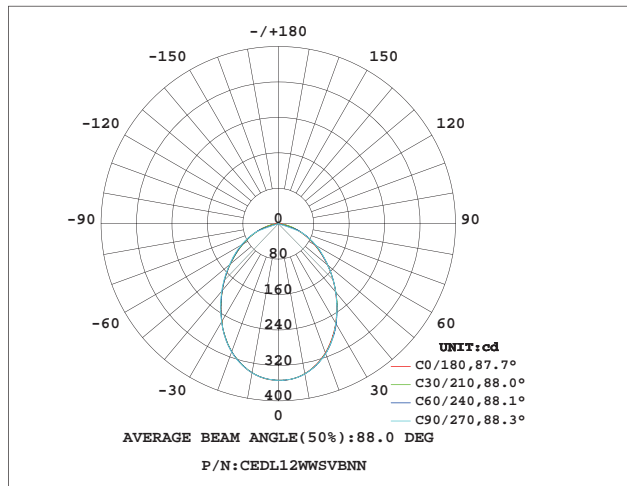

Product Dimensions:

Luminous Intensity Distribution Diagram:

Lux Distribution:

Manufacturing Quality Standard:

- ISO 9001:2008

LED Luminaire Standard:

- EN/IEC 60598-1
- EN/IEC 60598-2-1
- EN/IEC 60598-2-2
- EN/IEC 60529
- EN/IEC 62471-2
- IEC 62612
- EN/IEC 60968
- IEC 62560
- EN/IEC 60061-1
- EN 13032-1
- EN 13032-2
- EN/IEC 62471

## Specifications:

Power	6W~15W
Input Voltage:	AC 85~264V 50/60Hz
Power Factor:	>0.9
Beam Angle	90°
Color Rendering Index	80
Luminaire Efficacy	* 75lm/w (2700K), * 80lm/w (3000K), * 90lm/w (4000K), * 95lm/w (5000K), * 100lm/w(6500K)
LED Source Efficacy	* 95lm/w (2700K), * 100lm/w (3000K), * 110lm/w (4000K), * 115lm/w (5000K), * 120lm/w (6500K)
LED Sources	TAIWAN LUMENMAX / Philips LUMILEDS / LG Innotech
Life Time	50,000 Hours at Ta=40°C
Operating Temperature	-20~50°C
Operating Humidity	10%~90%RH
Finishing Materials	Aluminum and Milky Polycarbonate
Body Color	Matt White
RAL Color Code	6016
Net Weight	350g