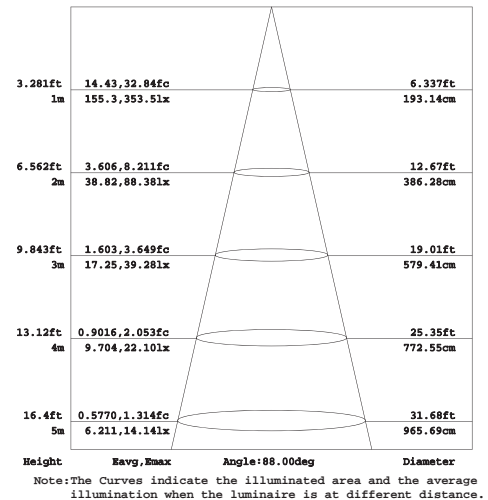

Product Dimensions:

Luminous Intensity Distribution Diagram:

Lux Distribution:

Manufacturing Quality Standard:

- ISO 9001:2008

LED Luminaire Standard:

- EN/IEC 60598-1
- EN/IEC 60598-2-1
- EN/IEC 60598-2-2
- EN/IEC 60529
- EN/IEC 62471-2
- IEC 62612
- EN/IEC 60968
- IEC 62560
- EN/IEC 60061-1
- EN 13032-1
- EN 13032-2
- EN/IEC 62471

## Specifications:

Power	6W~15W
Input Voltage:	AC 85~264V 50/60Hz
Power Factor:	>0.9
Beam Angle	90°
Color Rendering Index	80
Luminaire Efficacy	* 75lm/w (2700K), * 80lm/w (3000K), * 90lm/w (4000K), * 95lm/w (5000K), * 100lm/w(6500K)
LED Source Efficacy	* 95lm/w (2700K), * 100lm/w (3000K), * 110lm/w (4000K), * 115lm/w (5000K), * 120lm/w (6500K)
LED Sources	TAIWAN LUMENMAX / Philips LUMILEDS / LG Innotech
Life Time	50,000 Hours at Ta=40°C
Operating Temperature	-20~50°C
Operating Humidity	10%~90%RH
Finishing Materials	Aluminum and Milky Polycarbonate
Body Color	Matt White
RAL Color Code	6016
Net Weight	350g