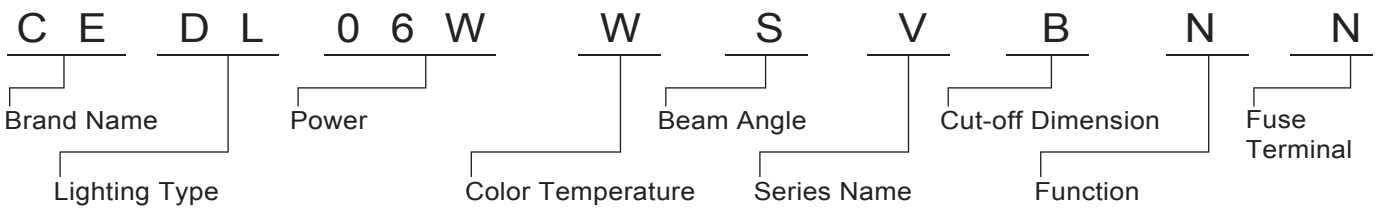

LED Down Light VARIERA Series Φ 130mm

LED Down Light VARIERA Series

Features:

- Recess mounted type
- 6063 aluminum fins light weight bodies is better for heat releasing
- High power efficiency (>0.85) and power factor(>0.9)
- Optional 1~10V driver for dimming control
- Optional dali driver for dimming control
- Optional DMX driver for dimming control
- Optional battery kit for emergency lighting
- Optional DMX driver for DMX512 dimming control

Applications:

- Home use
- Hotel Lounges
- Restaurants
- Halls and clubs
- Ballrooms

Specifications:

Power	6W~15W
Input Voltage:	AC 85~264V 50/60Hz
Power Factor:	>0.9
Beam Angle	90°
Color Rendering Index	80
Luminaire Efficacy	* 75lm/w (2700K), * 80lm/w (3000K), * 90lm/w (4000K), * 95lm/w (5000K), * 100lm/w(6500K)
LED Source Efficacy	* 95lm/w (2700K), * 100lm/w (3000K), * 110lm/w (4000K), * 115lm/w (5000K), * 120lm/w (6500K)
LED Sources	TAIWAN LUMENMAX / Philips LUMILEDS / LG Innotech
Life Time	50,000 Hours at Ta=40°C
Operating Temperature	-20~50°C
Operating Humidity	10%~90%RH
Finishing Materials	Aluminum and Milky Polycarbonate
Body Color	Matt White
RAL Color Code	6016
Net Weight	350g

Ordering Part No.: