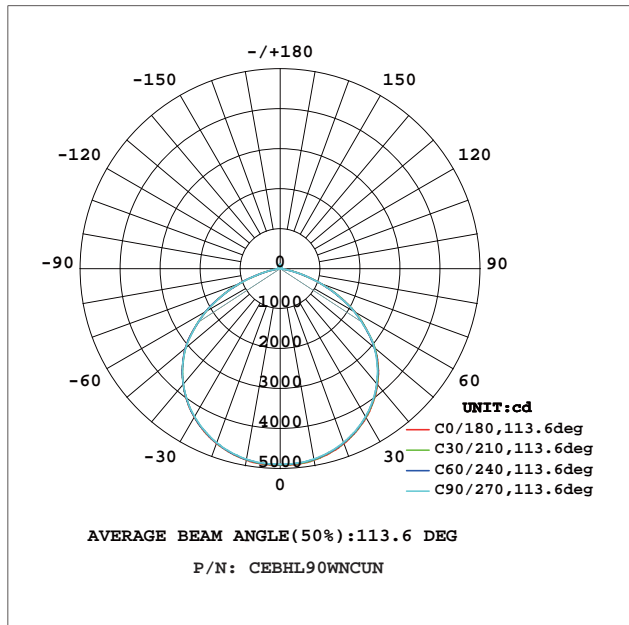

Product Dimensions:

Luminous Intensity Distribution Diagram:

Lux Distribution:

Manufacturing Quality Standard:

- ISO 9001:2008
- LED Luminaire Standard:**
- EN/IEC 60598-1
- EN/IEC 60598-2-1
- EN/IEC 60598-2-2
- EN/IEC 60529
- EN/IEC 62471-2
- IEC 62612
- EN/IEC 60968
- IEC 62560
- EN/IEC 60061-1
- EN 13032-1
- EN 13032-2
- EN/IEC 62471
- EN/IEC 60825
- EN 60061-1

Applications:

- Warehouses
- Production and logistic workshops
- Retail stores
- Theme restaurants
- Amusement parks
- Indoor stadiums and public places
- Car Park

Specifications:

Power	70W / 90W
Input Voltage	AC 100~240V 50/60Hz
Power Factor	>0.98
Beam Angle	120°
Color Rendering Index	>70
Luminaire Efficacy	110lm/w (3000K), 120lm/w (4000K), 140lm/w (6500K)
LED Source Efficacy	130lm/w (3000K), 140lm/w (4000K), 150lm/w (6500K)
Operating Temperature	-40°C~50°C
LED Source	Philips
Life Time	50,000 Hours
Operating Humidity	0~99%RH
Finishing Materials	Aluminum and Polycarbonate
Body Color	Matte Black
RAL Color Code	RAL 9004
Net Weight	3.6kg