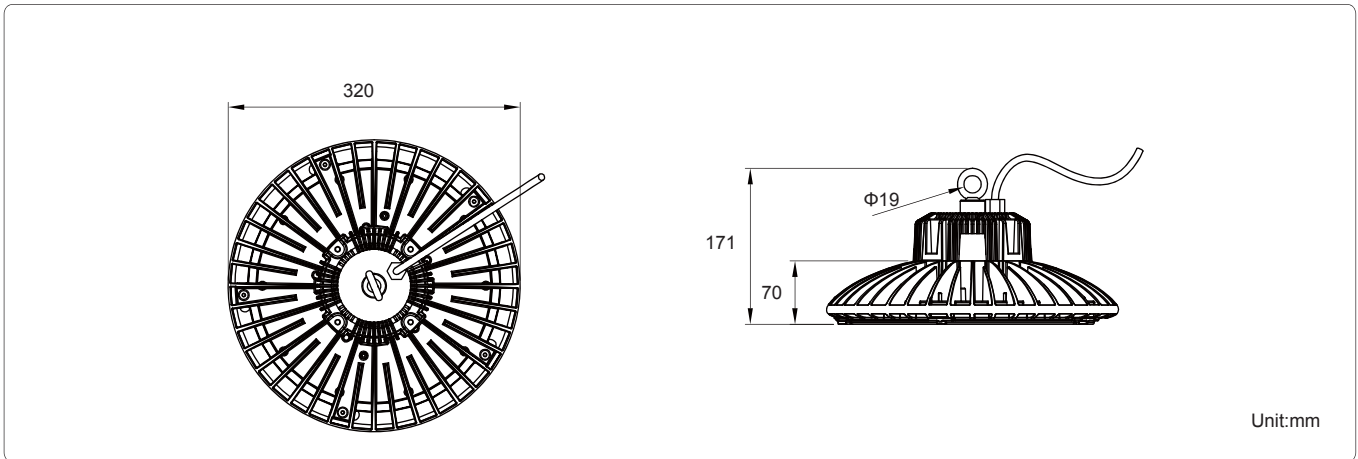

Product Dimensions:

Luminous Intensity Distribution Diagram:

Lux Distribution:

Manufacturing Quality Standard:

- ISO 9001:2008
- LED Luminaire Standard:**
- EN/IEC 60598-1
- EN/IEC 60598-2-1
- EN/IEC 60598-2-2
- EN/IEC 60529
- EN/IEC 62471-2
- IEC 62612
- EN/IEC 60968
- IEC 62560
- EN/IEC 60061-1
- EN 13032-1
- EN 13032-2
- EN/IEC 62471
- EN/IEC 60825
- EN 60061-1

Applications:

- Warehouses
- Production and logistic workshops
- Retail stores
- Theme restaurants
- Amusement parks
- Indoor stadiums and public places
- Car Park

Specifications:

Power	70W / 90W
Input Voltage	AC 100~240V 50/60Hz
Power Factor	>0.98
Beam Angle	120°
Color Rendering Index	>70
Luminaire Efficacy	110lm/w (3000K), 120lm/w (4000K), 140lm/w (6500K)
LED Source Efficacy	130lm/w (3000K), 140lm/w (4000K), 150lm/w (6500K)
Operating Temperature	-40°C~50°C
LED Source	Philips
Life Time	50,000 Hours
Operating Humidity	0~99%RH
Finishing Materials	Aluminum and Polycarbonate
Body Color	Matte Black
RAL Color Code	RAL 9004
Net Weight	3.6kg