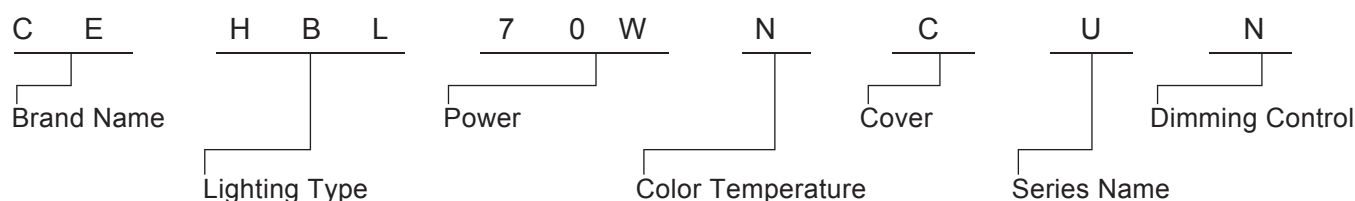

Applications:

- Warehouses
- Production and logistic workshops
- Retail stores
- Theme restaurants
- Amusement parks
- Indoor stadiums and public places
- Car Park

Specifications:

Power	70W / 90W
Input Voltage	AC 100~240V 50/60Hz
Power Factor	>0.98
Beam Angle	120°
Color Rendering Index	>70
Luminaire Efficacy	110lm/w (3000K), 120lm/w (4000K), 140lm/w (6500K)
LED Source Efficacy	130lm/w (3000K), 140lm/w (4000K), 150lm/w (6500K)
Operating Temperature	-40°C~50°C
LED Source	Philips
Life Time	50,000 Hours
Operating Humidity	0~99%RH
Finishing Materials	Aluminum and Polycarbonate
Body Color	Matte Black
RAL Color Code	RAL 9004
Net Weight	3.6kg

Ordering Part No.:

Brand Name	Lighting Type	Power	Color Temperature	Cover	Series Name	Dimming Control
CE: CELEX	HBL: High Bay Light	70W 90W	W: 3000K N: 4000K C: 6500K	C:Clear F:Frosted	U: UFO Series	N:Switch In (ON / OFF) V:0~10V Dimming P:PWM