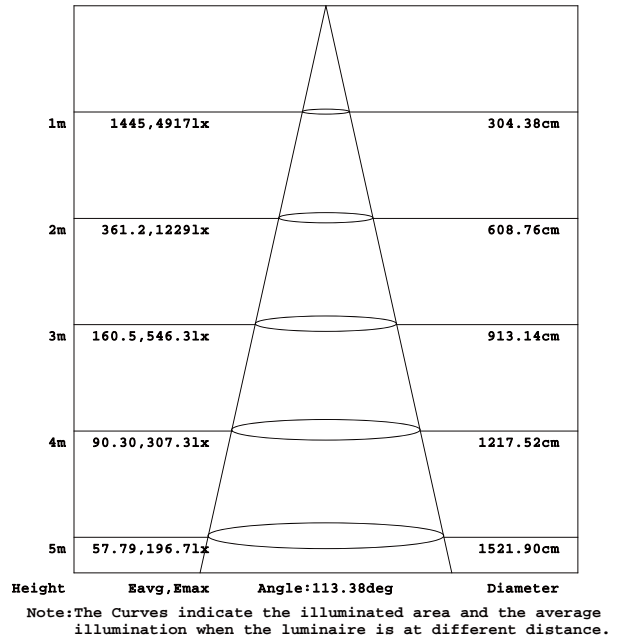

Product Dimensions:

Luminous Intensity Distribution Diagram:

Lux Distribution:

Manufacturing Quality Standard:

- ISO 9001:2008
- LED Luminaire Standard:**
- EN/IEC 60598-1
- EN/IEC 60598-2-1
- EN/IEC 60598-2-2
- EN/IEC 60529
- EN/IEC 62471-2
- IEC 62612
- EN/IEC 60968
- IEC 62560
- EN/IEC 60061-1
- EN 13032-1
- EN 13032-2
- EN/IEC 62471
- EN/IEC 60825
- EN 60061-1

Applications:

- Warehouses
- Production and logistic workshops
- Retail stores
- Theme restaurants
- Amusement parks
- Indoor stadiums and public places
- Car Park

Specifications:

Power	70W / 90W
Input Voltage	AC 100~240V 50/60Hz
Power Factor	>0.98
Beam Angle	120°
Color Rendering Index	>70
Luminaire Efficacy	110lm/w (3000K), 120lm/w (4000K), 140lm/w (6500K)
LED Source Efficacy	130lm/w (3000K), 140lm/w (4000K), 150lm/w (6500K)
Operating Temperature	-40°C~50°C
LED Source	Philips
Life Time	50,000 Hours
Operating Humidity	0~99%RH
Finishing Materials	Aluminum and Polycarbonate
Body Color	Matte Black
RAL Color Code	RAL 9004
Net Weight	3.6kg