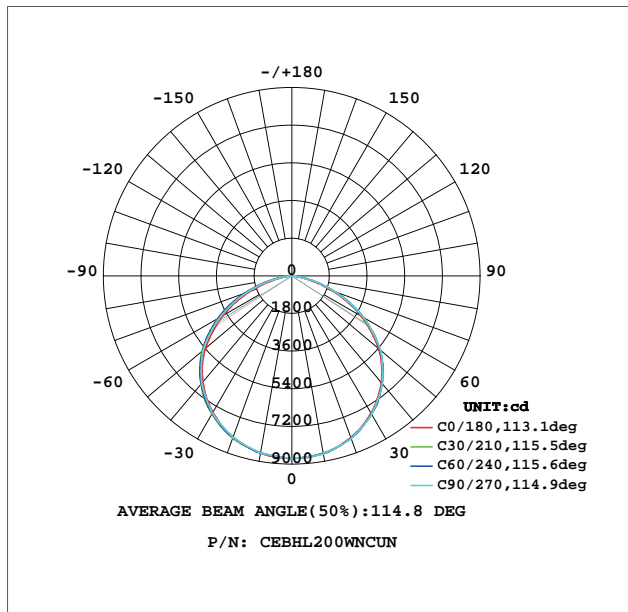

Product Dimensions:

Luminous Intensity Distribution Diagram:

Lux Distribution:

Manufacturing Quality Standard:

- ISO 9001:2008
- **LED Luminaire Standard:**
- EN/IEC 60598-1
- EN/IEC 60598-2-1
- EN/IEC 60598-2-2
- EN/IEC 60529
- EN/IEC 62471-2
- IEC 62612
- EN/IEC 60968
- IEC 62560
- EN/IEC 60061-1
- EN 13032-1
- EN 13032-2
- EN/IEC 62471
- EN/IEC 60825
- EN 60061-1

Applications:

- Warehouses
- Production and logistic workshops
- Retail stores
- Theme restaurants
- Amusement parks
- Indoor stadiums and public places
- Car Park

Specifications:

Power	200W
Input Voltage	AC 100~240V 50/60Hz
Power Factor	>0.98
Beam Angle	120°
Color Rendering Index	>70
Luminaire Efficacy	110lm/w (3000K), 120lm/w (4000K), 140lm/w (6500K)
LED Source Efficacy	130lm/w (3000K), 140lm/w (4000K), 150lm/w (6500K)
Operating Temperature	-40°C~50°C
LED Source	Philips
Life Time	50,000 Hours
Operating Humidity	0~99%RH
Finishing Materials	Aluminum and Polycarbonate
Body Color	Matte Black
RAL Color Code	RAL 9004
Net Weight	6.2kg