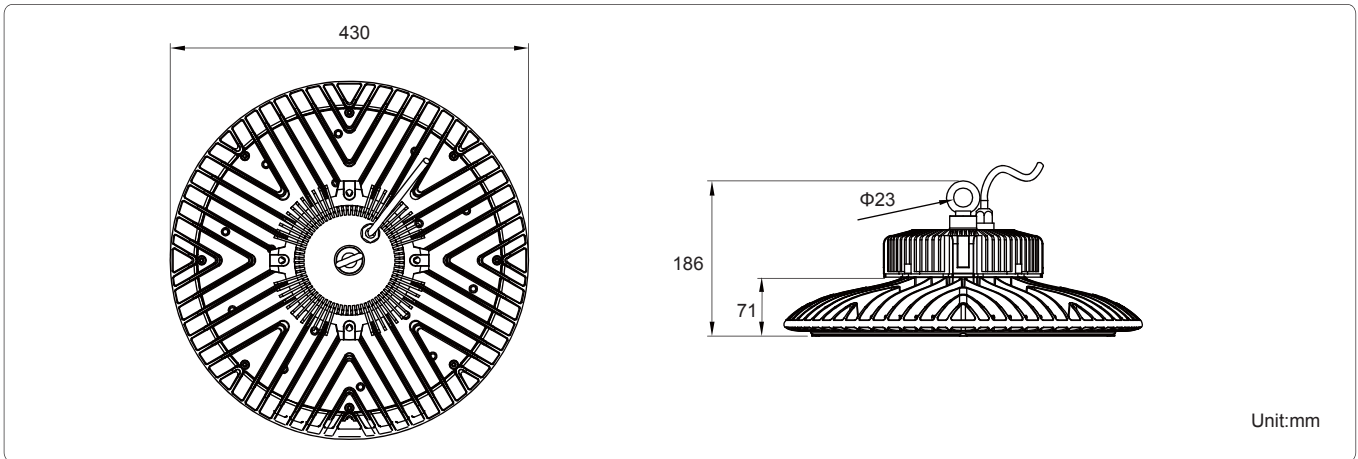

Product Dimensions:

Luminous Intensity Distribution Diagram:

Lux Distribution:

Manufacturing Quality Standard:

- ISO 9001:2008
- **LED Luminaire Standard:**
- EN/IEC 60598-1
- EN/IEC 60598-2-1
- EN/IEC 60598-2-2
- EN/IEC 60529
- EN/IEC 62471-2
- IEC 62612
- EN/IEC 60968
- IEC 62560
- EN/IEC 60061-1
- EN 13032-1
- EN 13032-2
- EN/IEC 62471
- EN/IEC 60825
- EN 60061-1

Applications:

- Warehouses
- Production and logistic workshops
- Retail stores
- Theme restaurants
- Amusement parks
- Indoor stadiums and public places
- Car Park

Specifications:

Power	200W
Input Voltage	AC 100~240V 50/60Hz
Power Factor	>0.98
Beam Angle	120°
Color Rendering Index	>70
Luminaire Efficacy	110lm/w (3000K), 120lm/w (4000K), 140lm/w (6500K)
LED Source Efficacy	130lm/w (3000K), 140lm/w (4000K), 150lm/w (6500K)
Operating Temperature	-40°C~50°C
LED Source	Philips
Life Time	50,000 Hours
Operating Humidity	0~99%RH
Finishing Materials	Aluminum and Polycarbonate
Body Color	Matte Black
RAL Color Code	RAL 9004
Net Weight	6.2kg