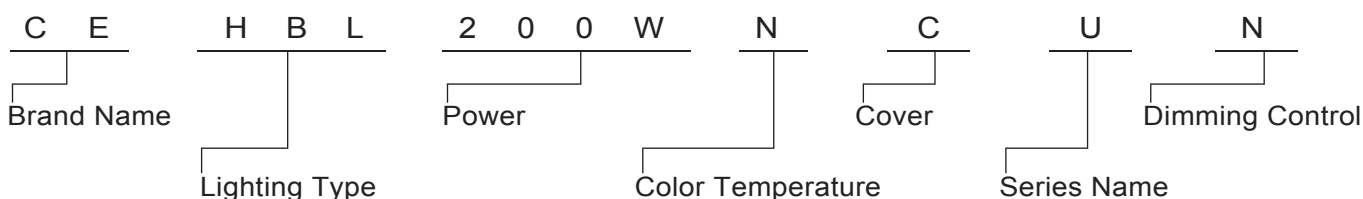

RoHS Standard:

- EPA3050B
- EN 1122B
- IEC 62321
- EPA3052
- EPA3060A
- EPA7196A
- EPA3540C
- EPA8270D

LED Luminaire Performance:

- LM-80-08
- Switching cycle:100,000x

Features:

- Offer 140 lm/w lumen performance
- High performance thermal management design ensuring low LED junction temperature
- Easy installation and maintenance, dust prevention, longer lifetime with high lumen maintenance
- High pressure die-casting aluminum housing
- High power factor and power efficiency design

Applications:

- Warehouses
- Production and logistic workshops
- Retail stores
- Theme restaurants
- Amusement parks
- Indoor stadiums and public places
- Car Park

Specifications:

Power	200W
Input Voltage	AC 100~240V 50/60Hz
Power Factor	>0.98
Beam Angle	120°
Color Rendering Index	>70
Luminaire Efficacy	110lm/w (3000K), 120lm/w (4000K), 140lm/w (6500K)
LED Source Efficacy	130lm/w (3000K), 140lm/w (4000K), 150lm/w (6500K)
Operating Temperature	-40°C~50°C
LED Source	Philips
Life Time	50,000 Hours
Operating Humidity	0~99%RH
Finishing Materials	Aluminum and Polycarbonate
Body Color	Matte Black
RAL Color Code	RAL 9004
Net Weight	6.2kg

Ordering Part No.:

Brand Name	Lighting Type	Power	Color Temperature	Cover	Series Name	Dimming Control
CE: CELEX	HBL: High Bay Light	200W	W: 3000K N: 4000K C: 6500K	C:Clear F:Frosted	U: UFO Series	N:Switch In (ON / OFF) V:0~10V Dimming P:PWM