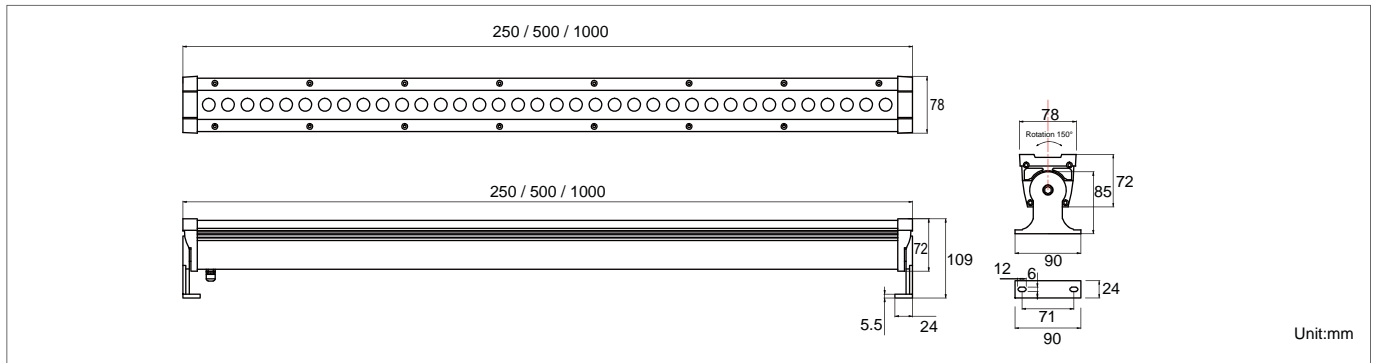

Product Dimensions:

Luminous Intensity Distribution Diagram:

Lux Distribution:

Manufacturing Quality Standard:

- ISO 9001:2008

LED Luminaire Standard:

- EN/IEC 60598-1
- EN/IEC 60598-2-1
- EN/IEC 60598-2-2
- EN/IEC 60529
- EN/IEC 62471-2
- IEC 62612
- EN/IEC 60968
- IEC 62560
- EN/IEC 60061-1
- EN 13032-1
- EN 13032-2
- EN/IEC 62471
- EN/IEC 60825
- EN 60061-1

Electronic Driver Standard:

- EN/IEC 61347-1
- EN/IEC 61347-2-13
- EN/IEC 62384
- EN/IEC 61000-3-2
- EN/IEC 61000-3-3
- EN/IEC 61547
- EN 55015(CISPR 15)

LED Module Standard:

- IEC 62031
- IEC 60838-2-2

LED Light Photometric Standard:

- CIE; TM14; LM-75; IES; LDT; CEN; CIB

RoHS Standard:

- EPA3050B
- EN 1122B
- IEC 62321
- EPA3052
- EPA3060A
- EPA7196A
- EPA3540C
- EPA8270D

LED Luminaire Performance:

- LM-80-08
- Switching cycle:100,000x