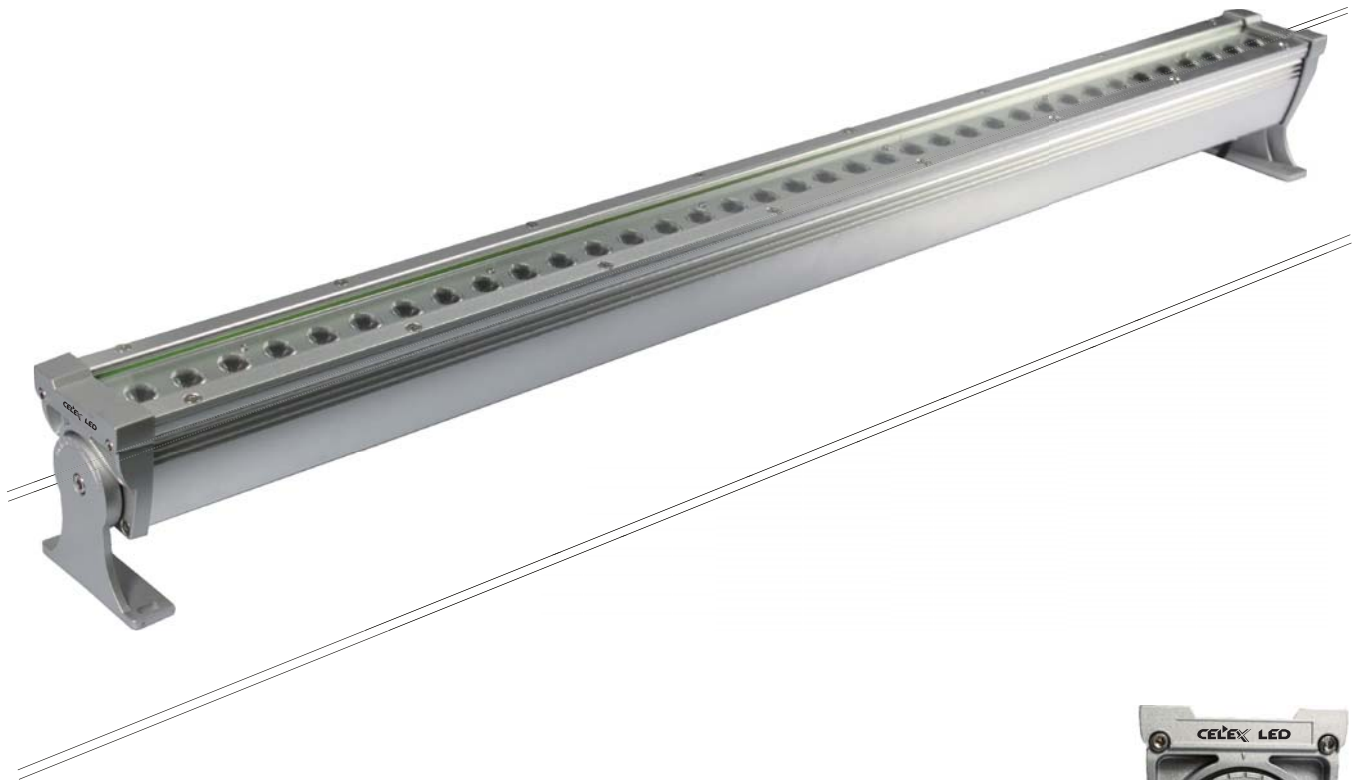

Description:

TIGA series LED wall washer light is a outdoor linear fixture available in three dimensions. It has monicolor or RGB LEDs able to be controlled by DMX / 1~10V / leading edge dimming. This product suits perfectly to architectural contour lighting on buildings, ornamental colour washing effects or integration instructors and facades. It's as well a great alternative to urban furniture due to its IP66 protection rating.

Features:

- Comply with DMX-512 (1990)
- Comply with 1~10V and leading edge dimming system
- Anode oxidized 6063 aluminum alloy and 3mm thickness tempered glass housing
- Fired-resistant (UL-94) Ethylene-Propylene-Diene-Monomer* (EPDM) seal gasket
- Integrated fired-resistant (V0) IP67 U.S.A 7 Pin connectors
- Multiple optical fire-resistant (UL94) PMMA lens to distribute narrow, widely and asymmetric beam angles
- Optional AC input, built-in IP67 class II meanwell LED driver complied with UL, CSA, TUV and EMC standard
- Adjustable bracket - rotation 150°

Applications:

- Outdoor plaza
- The house of contours
- Bridges
- Landscape lighting

TIGA Series

Product Dimensions:

Luminous Intensity Distribution Diagram:

Lux Distribution:

Manufacturing Quality Standard: