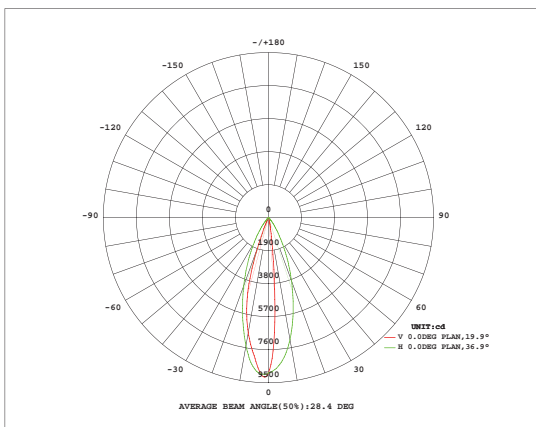

Luminous Intensity Distribution Diagram: