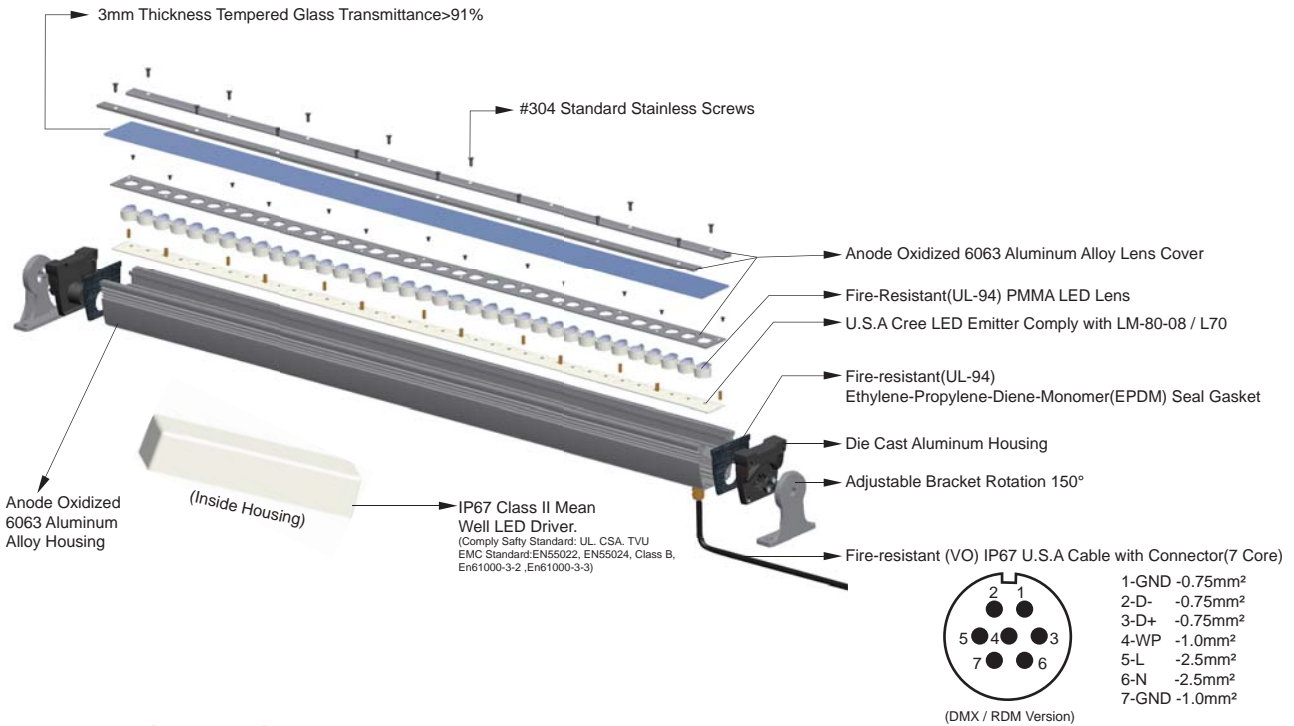

Product Dimensions: