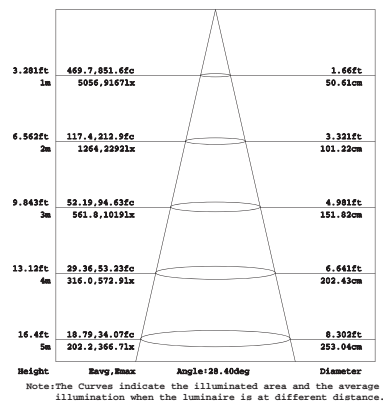

Lux Distribution:

Manufacturing Quality Standard:

- ISO 9001:2008

LED Luminaire Standard:

- EN/IEC 60598-1
- EN/IEC 60598-2-1
- EN/IEC 60598-2-2
- EN/IEC 60529
- EN/IEC 62471-2
- IEC 62612
- EN/IEC 60968
- IEC 62560
- EN/IEC 60061-1
- EN 13032-1
- EN 13032-2
- EN/IEC 62471
- EN/IEC 60825
- EN 60061-1

Electronic Driver Standard:

- EN/IEC 61347-1
- EN/IEC 61347-2-13
- EN/IEC 62384
- EN/IEC 61000-3-2
- EN/IEC 61000-3-3
- EN/IEC 61547
- EN 55015(CISPR 15)

LED Module Standard:

- IEC 62031
- IEC 60838-2-2

LED Light Photometric Standard:

- CIE; TM14; LM-75; IES; LDT; CEN; CIB

RoHS Standard:

- EPA3050B
- EN 1122B
- IEC 62321
- EPA3052
- EPA3060A
- EPA7196A
- EPA3540C
- EPA8270D

LED Luminaire Performance:

- LM-80-08
- Switching cycle:100,000x