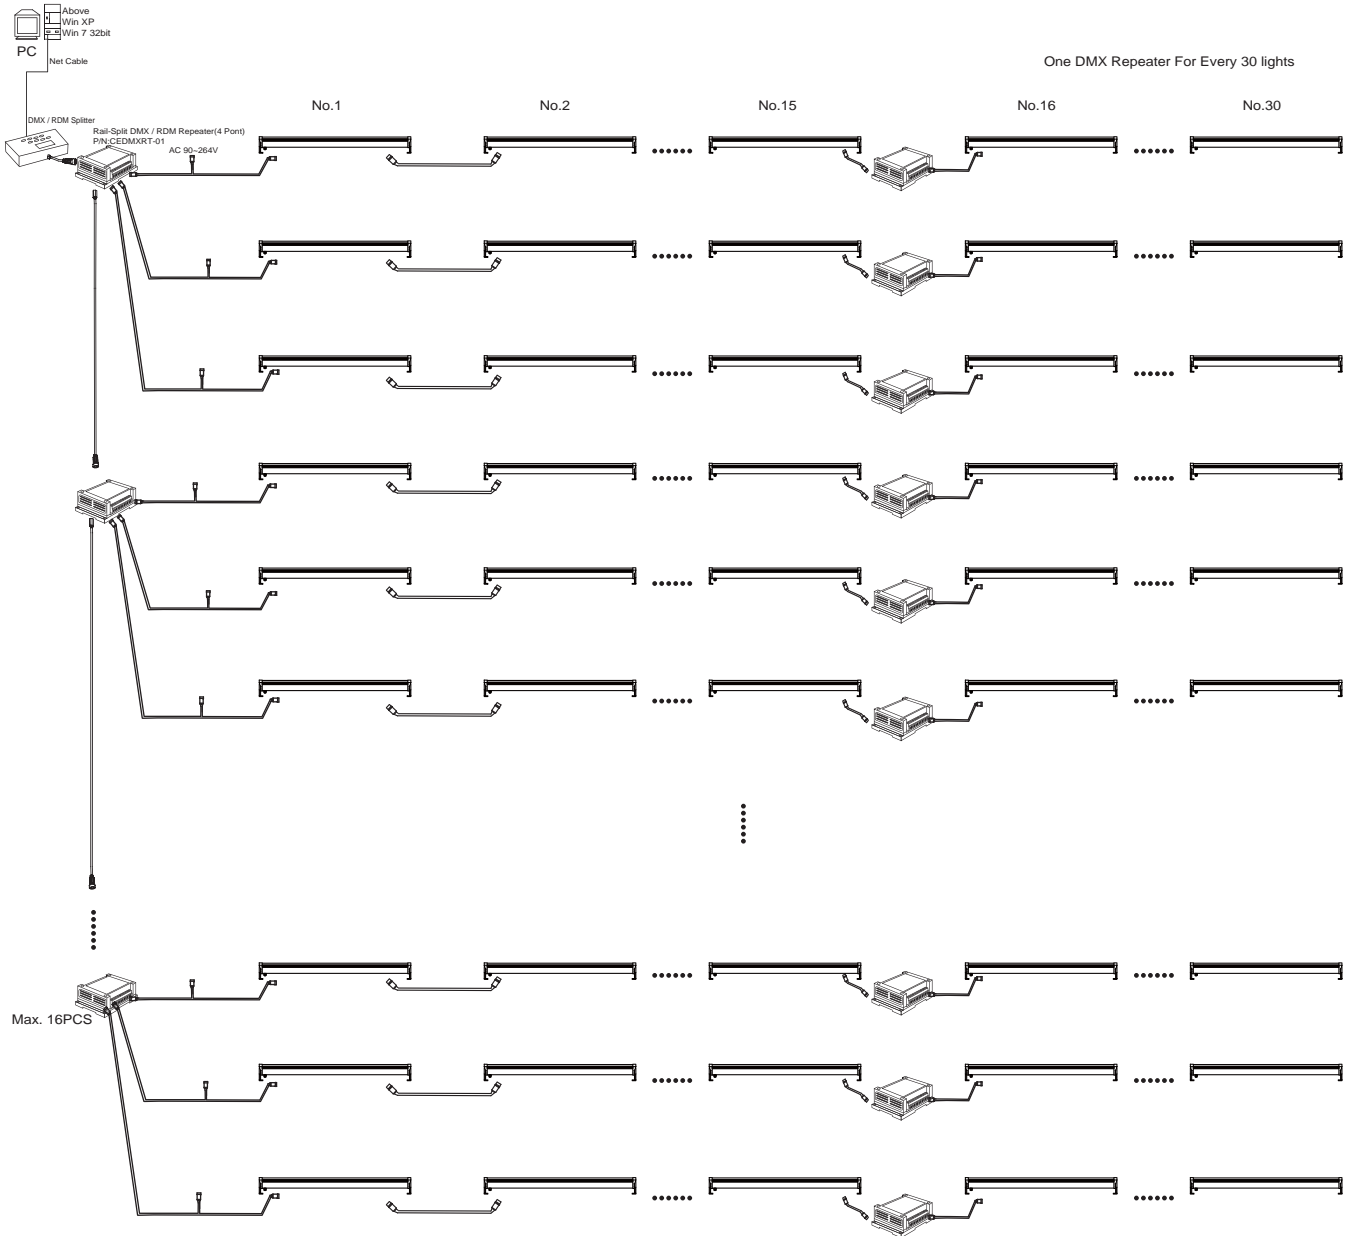

LED Wall Washer Light TIGA Series

Wiring Diagram for DMX / RDM:

Accessories:

DMX Encoder
P/N: CEENCORDER-02

M21 7core signal whilding
extension wire-600mm
P/N: CECM21-7C-600

Resistor 120 ohm Terminator