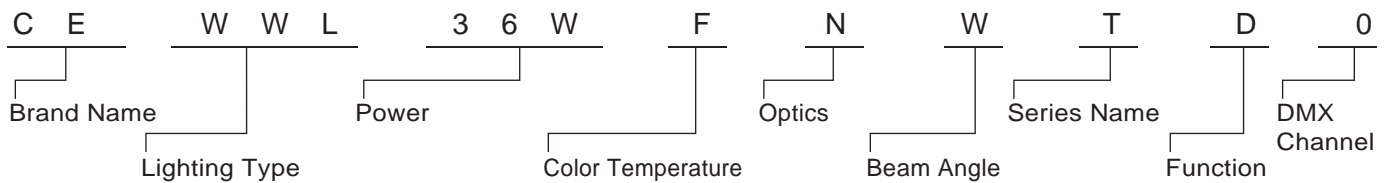

Ordering Part No.:

Brand Name	Lighting Type	Power	Color Temperature	Optics	Beam Angle	Series Name	Function	DMX Channel
CE: CELEX	WWL: Wall Washer Light	10W 18W 20W 30W 36W 60W	O:2700K	N: No Lens	W:90°x160°	T: TIGA Series	D: DMX512+DC 24V	0
			W:3000K		XS:12°		E: DMX512 +AC 90~264V	1
			E:3500K	L: Lens (Symmetric)	S:25°		L: DC 24V	3
			N:4000K		M:30°		N: AC 220V	4
			D:5000K	L: Lens (Asymmetric)	L:45°		J: AC 110V	
			C:6500K		X:60°		T: Triac Dimming Leading Edge	
			R:Red(620~630nm)		XSM:10°x30°		V: 1~10V Dimming +DC 24V	
			G:Green(520~530nm)		XSL:10°x40°			
			B:Blue(450~460nm)		XSLZ:10°x50°			
			Y:Yellow(590~595nm)		XLX:10°x60°			
			F:Full Color(RGB)		SL:15°x40°			
					MX:30°x60°			
					AXSL:10°x60°			
					AXSM:15°x30°			