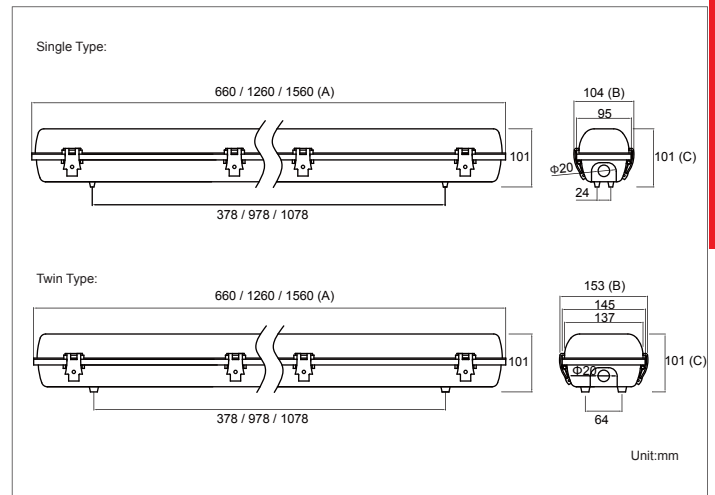

Product Dimensions:

T8 Weatherproof Batten with Polycarbonate Diffuser

Part No	LED T8 Size(mm)	Dimensions (mm)		
		A	B	C
CEWPBT8118	1x590	660	104	101
CEWPBT8218	2x590	660	153	101
CEWPBT8136	1x1198	1260	104	101
CEWPBT8236	2x1198	1260	153	101
CEWPBT8158	1x1500	1560	104	101
CEWPBT8258	2x1500	1560	153	101

T8 Weatherproof Batten with Polycarbonate Diffuser Emergency Series

Part No	LED T8 Size(mm)	Dimensions (mm)		
		A	B	C
CEWPBT8118-E	1x590	660	104	101
CEWPBT8218-E	2x590	660	153	101
CEWPBT8136-E	1x1198	1260	104	101
CEWPBT8236-E	2x1198	1260	153	101
CEWPBT8158-E	1x1500	1560	104	101
CEWPBT8258-E	2x1500	1560	153	101