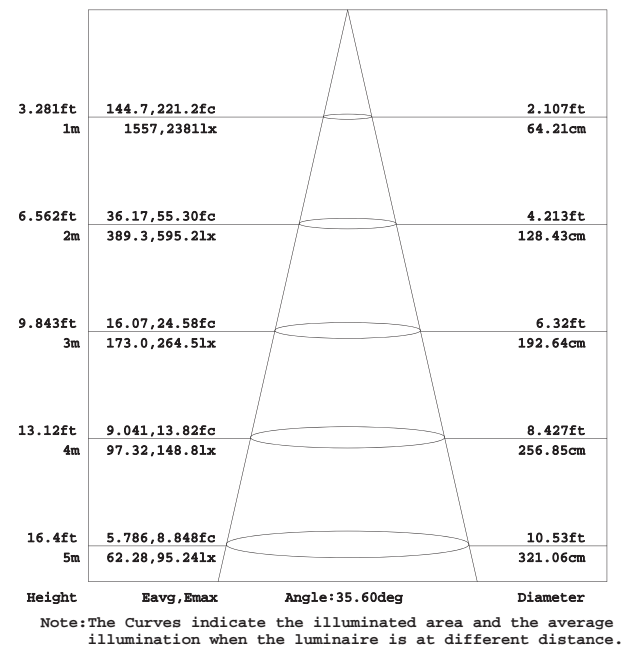

LED Down Light SPORT M Series
(Adjustable and Recessed Type)

Product Dimensions:

Luminous Intensity Distribution Diagram:

Lux Distribution:

Manufacturing Quality Standard:

- ISO 9001:2008
- LED Luminaire Standard:
- EN/IEC 60598-1
- EN/IEC 60598-2-1
- EN/IEC 60598-2-2
- EN/IEC 60529
- EN/IEC 62471-2
- IEC 62612
- EN/IEC 60968
- IEC 62560
- EN/IEC 60061-1
- EN 13032-1
- EN 13032-2
- EN/IEC 62471