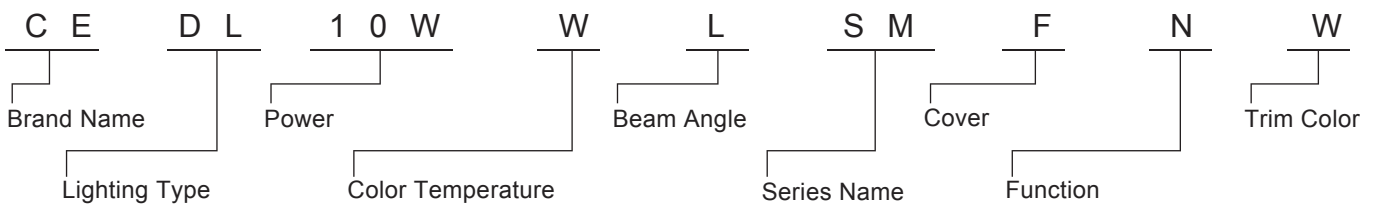

Applications:

- Home use
- Hotel Lounges
- Restaurants
- Halls and clubs
- Ballrooms

Specifications:

Power	10W / 15W
Light Source	Bridgelux
Beam Angle	15° / 24° / 36°
Cover Diffuser	Clear Glass / Frosted Glass
Power Factor	>0.9
Input Voltage	AC 220~240V 50/60Hz or AC100~240V 50/60Hz
Total Harmonic Distortion	<20%
Color Rendering Index	80
Luminaire Efficacy	70lm/w(2700K), 75lm/w(3000K), 85lm/w(4000K), 90lm/w (5000K), 100lm/w (6500K)
LED Source Efficacy	95lm/w(2700K), 100lm/w (3000K), 110lm/w (4000K), 115lm/w (5000K), 125lm/w (6500K)
Life Time	50,000 Hours
Operating Temperature	-20°C~50°C
Operating Humidity	10%~90%RH
Finishing Materials	Aluminum and Safety Glass
Trim Color	Matte White / Matte Black
RAL Color Code	RAL 9003 / RAL 9005
Net Weight	268g(10W) / 340g(15W)

Ordering Part No.:

Brand Name	Lighting Type	Power	Color Temperature	Beam Angle	Series Name	Cover Diffuser	Function	Trim Color
CE: CELEX	DL: Down Light	10W 15W	O: 2700K W: 3000K N: 4000K D: 5000K C: 6500K	S: 15° M: 24° L: 36°	SM: SPORT M Series	C: Clear Glass F: Frosted Glass	D:DMX 512 Dimming E:Emergency(3hrs) N:Switch In T:Triac Dimming Leading Edge V:1~10V Dimming I: Dali Dimming	W: Matte White B: Matte Black