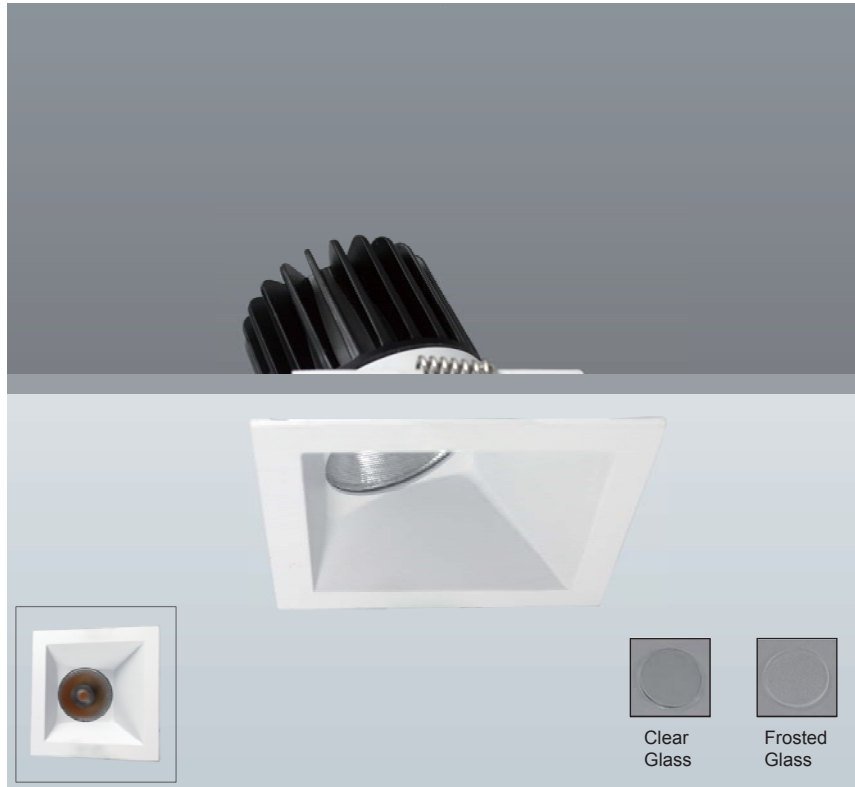

LED Down Light SPORT M Series
(Adjustable and Recessed Type)

Product Dimensions:

Luminous Intensity Distribution Diagram:

Lux Distribution:

Manufacturing Quality Standard:

- ISO 9001:2008
- LED Luminaire Standard:
- EN/IEC 60598-1
- EN/IEC 60598-2-1
- EN/IEC 60598-2-2
- EN/IEC 60529
- EN/IEC 62471-2
- IEC 62612
- EN/IEC 60968
- IEC 62560
- EN/IEC 60061-1
- EN 13032-1
- EN 13032-2
- EN/IEC 62471

Features:

- Recess mounted and adjustable type
- Die casting aluminum
- Static spray coating surface
- Unique fin design
- Uniform illumination with special reflector
- High power efficiency (>0.85) and power factor(>0.9)
- Remote-type LED driver
- Optional 1~10V driver for dimming control
- Optional dali driver for dimming control
- Optional DMX driver for dimming control
- Optional battery kit for emergency lighting
- Optional DMX driver for DMX512 dimming control