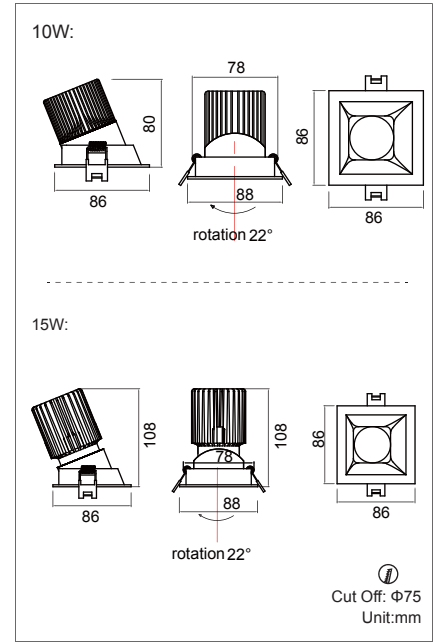

LED Down Light SPORT M Series
(Adjustable and Recessed Type)

Product Dimensions:

Luminous Intensity Distribution Diagram:

Lux Distribution:

Manufacturing Quality Standard:

- ISO 9001:2008
- LED Luminaire Standard:
- EN/IEC 60598-1
- EN/IEC 60598-2-1
- EN/IEC 60598-2-2
- EN/IEC 60529
- EN/IEC 62471-2
- IEC 62612
- EN/IEC 60968
- IEC 62560
- EN/IEC 60061-1
- EN 13032-1
- EN 13032-2
- EN/IEC 62471

Applications:

- Home use
- Hotel Lounges
- Restaurants
- Halls and clubs
- Ballrooms

Specifications:

Power	10W / 15W
Light Source	Bridgelux
Beam Angle	15° / 24° / 36°
Cover Diffuser	Clear Glass / Frosted Glass
Power Factor	>0.9
Input Voltage	AC 220~240V 50/60Hz or AC100~240V 50/60Hz
Total Harmonic Distortion	<20%
Color Rendering Index	80
Luminaire Efficacy	70lm/w(2700K), 75lm/w(3000K), 85lm/w(4000K), 90lm/w (5000K), 100lm/w (6500K)
LED Source Efficacy	95lm/w(2700K), 100lm/w (3000K), 110lm/w (4000K), 115lm/w (5000K), 125lm/w (6500K)
Life Time	50,000 Hours
Operating Temperature	-20°C~50°C
Operating Humidity	10%~90%RH
Finishing Materials	Aluminum and Safety Glass
Trim Color	Matte White / Matte Black
RAL Color Code	RAL 9003 / RAL 9005
Net Weight	268g(10W) / 340g(15W)

Ordering Part No.:

Brand Name	Lighting Type	Power	Color Temperature	Beam Angle	Series Name	Cover Diffuser	Function	Trim Color
CE: CELEX	DL: Down Light	10W 15W	O: 2700K W: 3000K N: 4000K D: 5000K C: 6500K	S: 15° M: 24° L: 36°	SM: SPORT M Series	C: Clear Glass F: Frosted Glass	D:DMX 512 Dimming E:Emergency(3hrs) N:Switch In T:Triac Dimming Leading Edge V:1~10V Dimming I: Dali Dimming	W: Matte White B: Matte Black