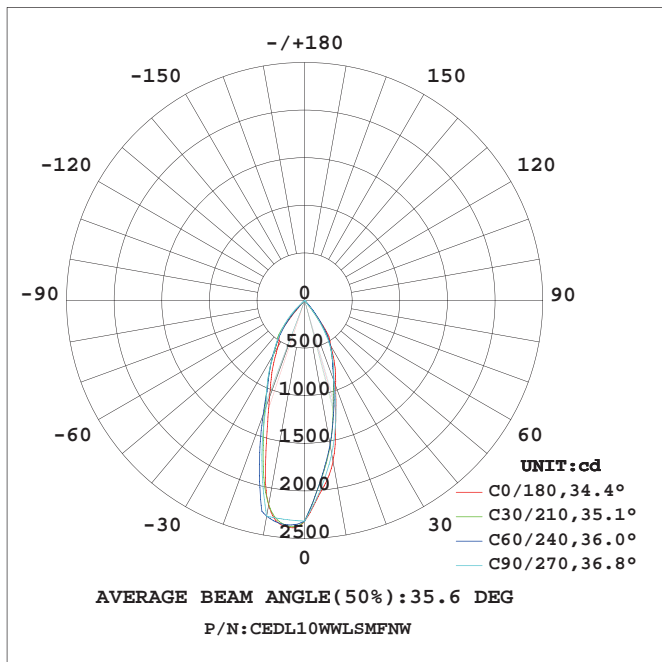

LED Down Light SPORT M Series
(Adjustable and Recessed Type)

Product Dimensions:

Luminous Intensity Distribution Diagram:

Lux Distribution:

Manufacturing Quality Standard:

- ISO 9001:2008
- LED Luminaire Standard:
- EN/IEC 60598-1
- EN/IEC 60598-2-1
- EN/IEC 60598-2-2
- EN/IEC 60529
- EN/IEC 62471-2
- IEC 62612
- EN/IEC 60968
- IEC 62560
- EN/IEC 60061-1
- EN 13032-1
- EN 13032-2
- EN/IEC 62471

Applications:

- Home use
- Hotel Lounges
- Restaurants
- Halls and clubs
- Ballrooms

Specifications:

Power	10W / 15W
Light Source	Bridgelux
Beam Angle	15° / 24° / 36°
Cover Diffuser	Clear Glass / Frosted Glass
Power Factor	>0.9
Input Voltage	AC 220~240V 50/60Hz or AC100~240V 50/60Hz
Total Harmonic Distortion	<20%
Color Rendering Index	80
Luminaire Efficacy	70lm/w(2700K), 75lm/w(3000K), 85lm/w(4000K), 90lm/w (5000K), 100lm/w (6500K)
LED Source Efficacy	95lm/w(2700K), 100lm/w (3000K), 110lm/w (4000K), 115lm/w (5000K), 125lm/w (6500K)
Life Time	50,000 Hours
Operating Temperature	-20°C~50°C
Operating Humidity	10%~90%RH
Finishing Materials	Aluminum and Safety Glass
Trim Color	Matte White / Matte Black
RAL Color Code	RAL 9003 / RAL 9005
Net Weight	268g(10W) / 340g(15W)