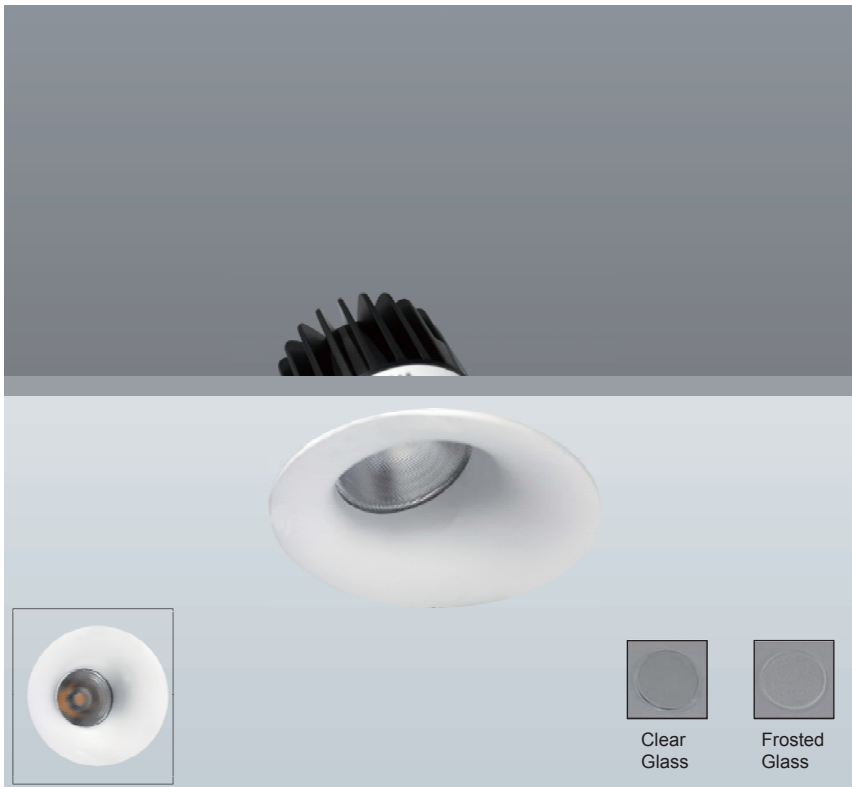

LED Down Light SPORT L Series

(Adjustable and Recessed Type)

Product Dimensions: