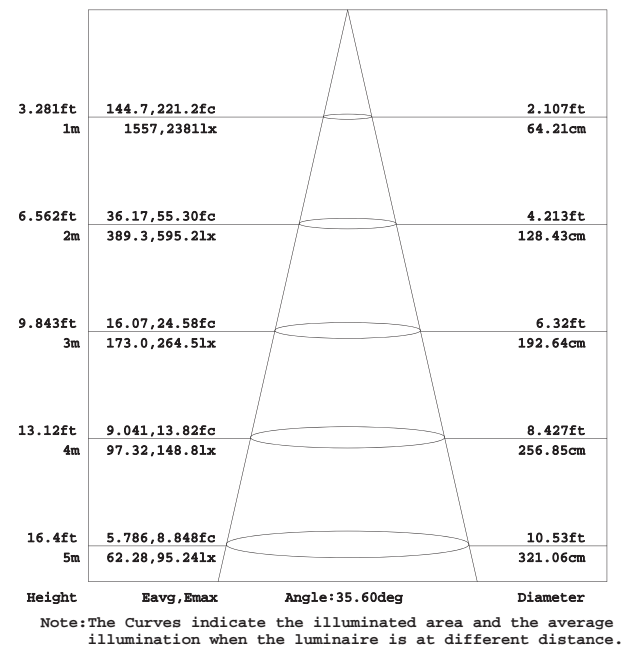

Lux Distribution:

Manufacturing Quality Standard:

- ISO 9001:2008
- LED Luminaire Standard:
- EN/IEC 60598-1
- EN/IEC 60598-2-1
- EN/IEC 60598-2-2
- EN/IEC 60529
- EN/IEC 62471-2
- IEC 62612
- EN/IEC 60968
- IEC 62560
- EN/IEC 60061-1
- EN 13032-1
- EN 13032-2
- EN/IEC 62471

Electronic Driver Standard:

- EN/IEC 61347-1
- EN/IEC 61347-2-13
- EN/IEC 62384
- EN/IEC 61000-3-2
- EN/IEC 61000-3-3
- EN/IEC 61547
- EN 55015(CISPR 15)

LED Module Standard:

- IEC 62031
- IEC 60838-2-2

LED Light Photometric Standard:

- CIE; TM14; LM-75; IES; LDT; CEN; CIB

RoHS Standard:

- EPA3050B
- EN 1122
- IEC 62321
- EPA3052
- EPA3060A

LED Luminaire Performance:

Emergency Standard:

- With CELEX-LED Emergency System
- HKFSD PPA 104A(4th Revision)
- EN 60598-2-22
- BS 6387
- BS EN 60598-2-22
- EN 61347-2-7
- BS EN 60702-2
- BS 5266-1
- BS 6207-3