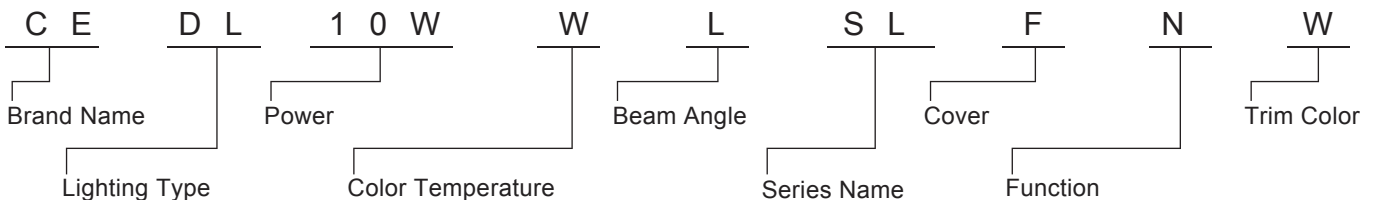

Applications:

- Home use
- Hotel Lounges
- Restaurants
- Halls and clubs
- Ballrooms

Specifications:

Power	10W / 15W
Light Source	Bridgelux
Beam Angle	15° / 24° / 36°
Cover Diffuser	Clear Glass / Frosted Glass
Power Factor	>0.9
Input Voltage	AC 220~240V 50/60Hz or AC100~240V 50/60Hz
Total Harmonic Distortion	<20%
Color Rendering Index	80
Luminaire Efficacy	70lm/w(2700K), 75lm/w(3000K), 85lm/w(4000K), 90lm/w (5000K), 100lm/w (6500K)
LED Source Efficacy	95lm/w(2700K), 100lm/w (3000K), 110lm/w (4000K), 115lm/w (5000K), 125lm/w (6500K)
Life Time	50,000 Hours
Operating Temperature	-20°C~50°C
Operating Humidity	10%~90%RH
Finishing Materials	Aluminum and Safety Glass
Trim Color	Matte White / Matte Black
RAL Color Code	RAL 9003 / RAL 9005
Net Weight	260g(10W) / 340g(15W)

Ordering Part No.:

Brand Name	Lighting Type	Power	Color Temperature	Beam Angle	Series Name	Cover Diffuser	Function	Trim Color
CE: CELEX	DL: Down Light	10W 15W	O: 2700K W: 3000K N: 4000K D: 5000K C: 6500K	S: 15° M: 24° L: 36°	SL: SPORT L Series	C: Clear Glass F: Frosted Glass	D:DMX 512 Dimming E:Emergency(3hrs) N:Switch In T:Triac Dimming Leading Edge V:1~10V Dimming I: Dali Dimming	W: Matte White B: Matte Black