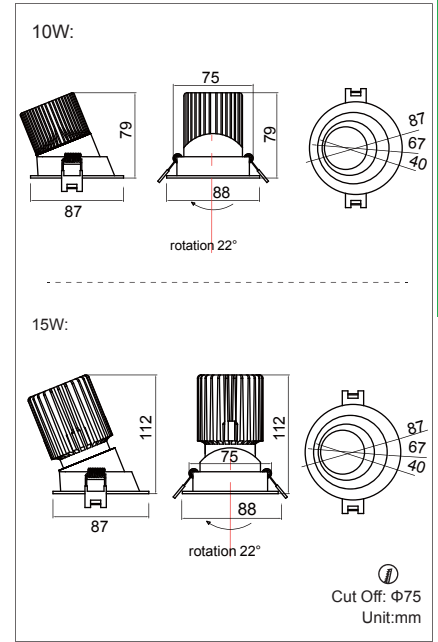

LED Down Light SPORT L Series

(Adjustable and Recessed Type)

Product Dimensions: