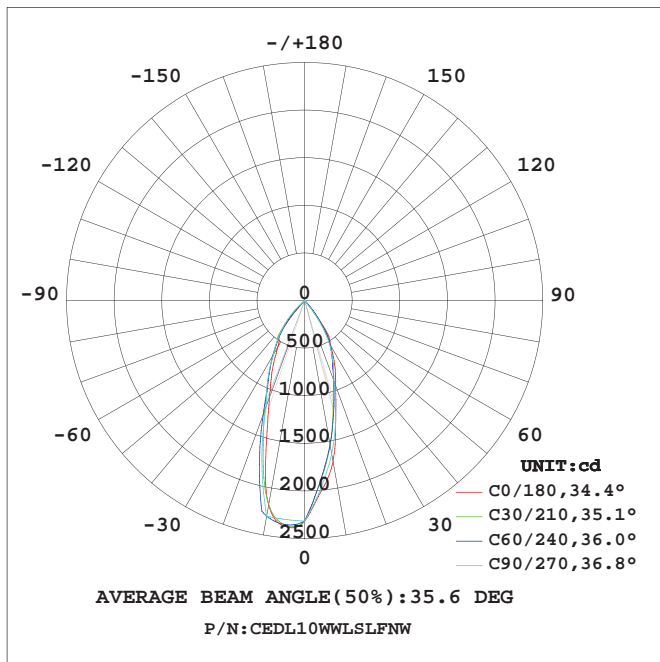

Luminous Intensity Distribution Diagram: