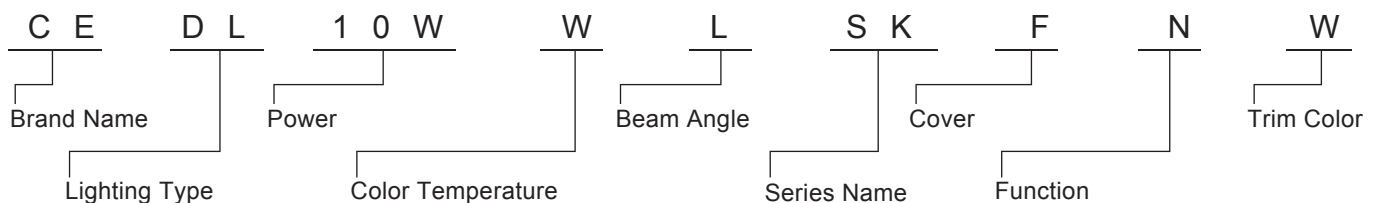

## Ordering Part No.:

Brand Name	Lighting Type	Power	Color Temperature	Beam Angle	Series Name	Cover Diffuser	Function	Trim Color
CE: CELEX	DL: Down Light	10W 15W	O: 2700K W: 3000K N: 4000K D: 5000K C: 6500K	S: 15° M: 24° L: 36°	SK: SPORT K Series	C: Clear Glass F: Frosted Glass	D:DMX 512 Dimming E:Emergency(3hrs) N:Switch In T:Triac Dimming Leading Edge V:1~10V Dimming I: Dali Dimming	W: Matte White B: Matte Black