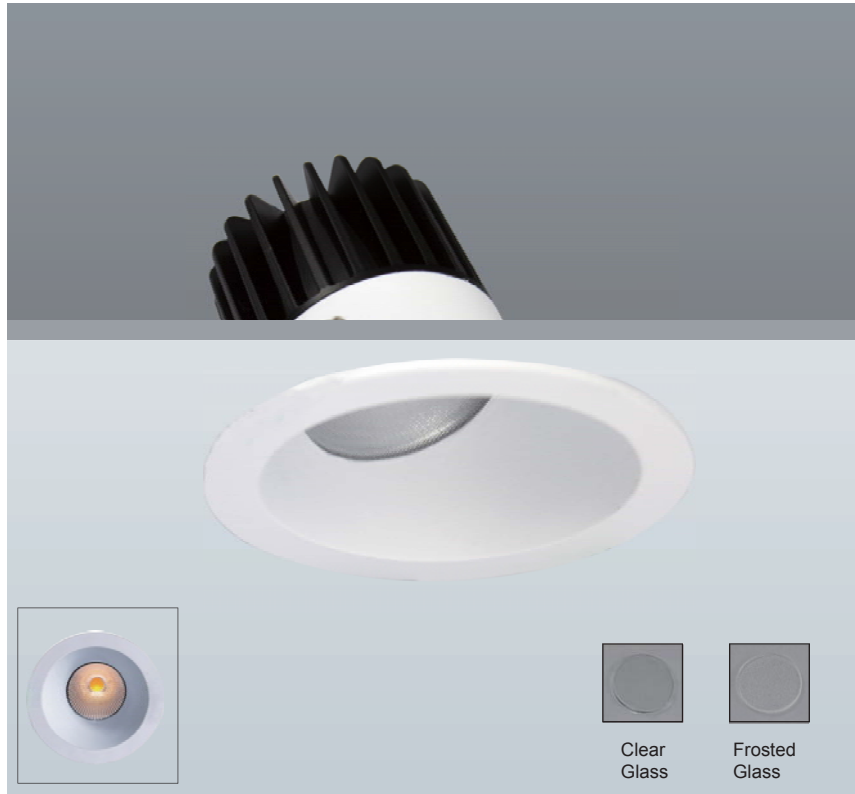

# LED Down Light SPORT K Series

(Adjustable and Recessed Type)

## Product Dimensions: