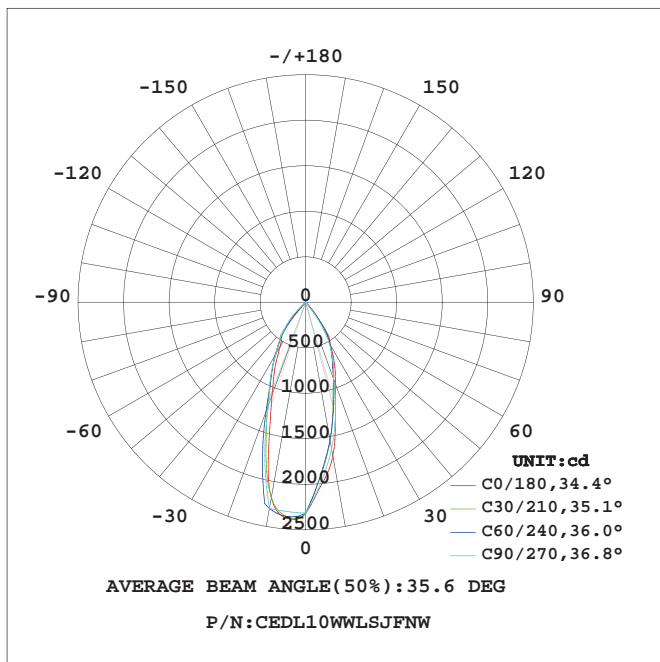

LED Down Light SPORT J Series

(Adjustable and Recessed Type)

Product Dimensions:

Luminous Intensity Distribution Diagram:

Lux Distribution:

Manufacturing Quality Standard:

- ISO 9001:2008
- LED Luminaire Standard:
- EN/IEC 60598-1
- EN/IEC 60598-2-1
- EN/IEC 60598-2-2
- EN/IEC 60529
- EN/IEC 62471-2
- IEC 62612
- EN/IEC 60968
- IEC 62560
- EN/IEC 60061-1
- EN 13032-1
- EN 13032-2
- EN/IEC 62471

Applications:

- Home use
- Hotel Lounges
- Restaurants
- Halls and clubs
- Ballrooms

Specifications:

Power	10W / 15W
Light Source	Bridgelux
Beam Angle	15° / 24° / 36°
Cover Diffuser	Clear Glass / Frosted Glass
Power Factor	>0.9
Input Voltage	AC 220~240V 50/60Hz or AC100~240V 50/60Hz
Total Harmonic Distortion	<20%
Color Rendering Index	80
Luminaire Efficacy	70lm/w(2700K), 75lm/w(3000K), 85lm/w(4000K), 90lm/w (5000K), 100lm/w (6500K)
LED Source Efficacy	95lm/w(2700K), 100lm/w (3000K), 110lm/w (4000K), 115lm/w (5000K), 125lm/w (6500K)
Life Time	50,000 Hours
Operating Temperature	-20°C~50°C
Operating Humidity	10%~90%RH
Finishing Materials	Aluminum and Safety Glass
Trim Color	Matte White / Matte Black
RAL Color Code	RAL 9003 / RAL 9005
Net Weight	300g(10W) / 370g(15W)