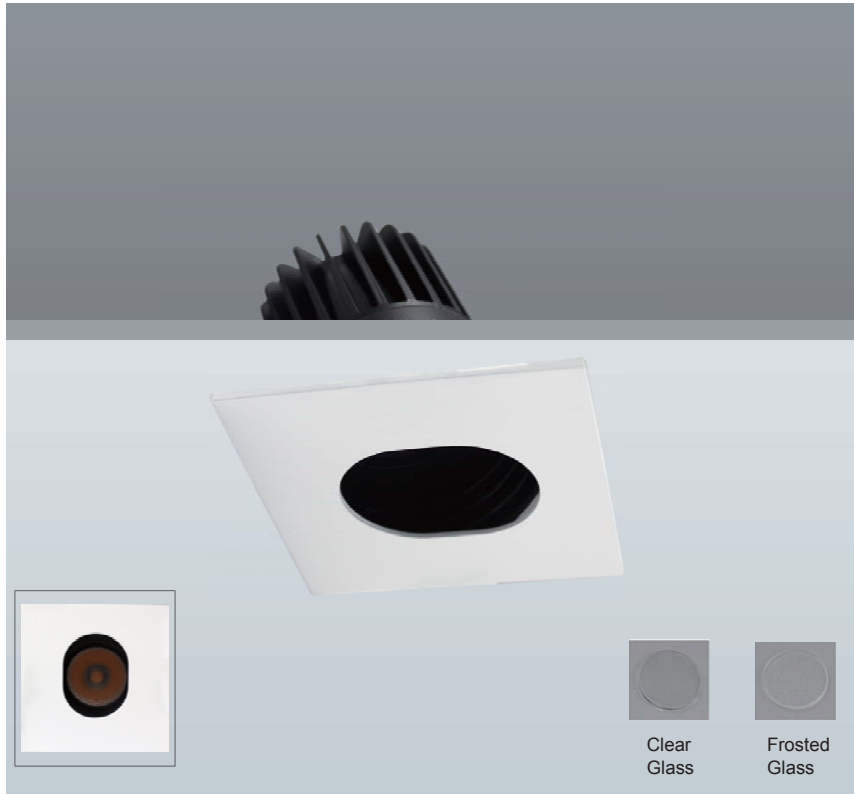

LED Down Light SPORT J Series

(Adjustable and Recessed Type)

Product Dimensions:

Luminous Intensity Distribution Diagram:

Lux Distribution:

Manufacturing Quality Standard:

- ISO 9001:2008
- LED Luminaire Standard:
- EN/IEC 60598-1
- EN/IEC 60598-2-1
- EN/IEC 60598-2-2
- EN/IEC 60529
- EN/IEC 62471-2
- IEC 62612
- EN/IEC 60968
- IEC 62560
- EN/IEC 60061-1
- EN 13032-1
- EN 13032-2
- EN/IEC 62471

(Adjustable and Recessed Type)

Features:

- Recess mounted and adjustable type
- Die casting aluminum
- Static spray coating surface
- Unique fin design
- Uniform illumination with special reflector
- High power efficiency (>0.85) and power factor(>0.9)
- Remote-type LED driver
- Optional 1~10V driver for dimming control
- Optional dali driver for dimming control
- Optional DMX driver for dimming control
- Optional battery kit for emergency lighting
- Optional DMX driver for DMX512 dimming control

Ordering Part No.:

Brand Name	Lighting Type	Power	Color Temperature	Beam Angle	Series Name	Cover Diffuser	Function	Trim Color
CE: CELEX	DL: Down Light	10W 15W	O: 2700K W: 3000K N: 4000K D: 5000K C: 6500K	S: 15° M: 24° L: 36°	SJ: SPORT J Series	C: Clear Glass F: Frosted Glass	D:DMX 512 Dimming E:Emergency(3hrs) N:Switch In T:Triac Dimming Leading Edge V:1~10V Dimming I: Dali Dimming	W: Matte White B: Matte Black