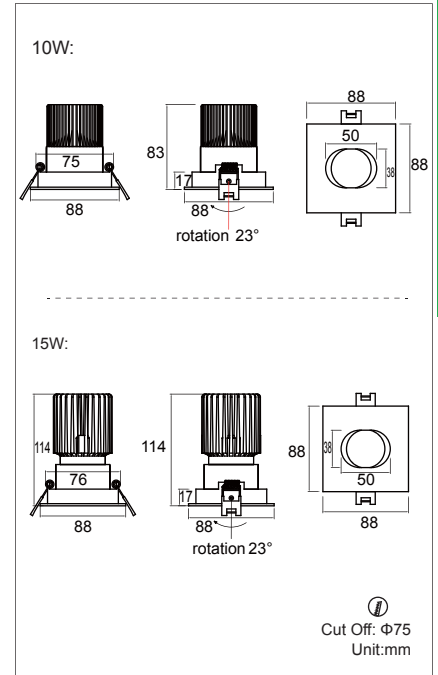

LED Down Light SPORT J Series

(Adjustable and Recessed Type)

Product Dimensions:

Luminous Intensity Distribution Diagram:

Lux Distribution:

Manufacturing Quality Standard:

- ISO 9001:2008
- LED Luminaire Standard:
- EN/IEC 60598-1
- EN/IEC 60598-2-1
- EN/IEC 60598-2-2
- EN/IEC 60529
- EN/IEC 62471-2
- IEC 62612
- EN/IEC 60968
- IEC 62560
- EN/IEC 60061-1
- EN 13032-1
- EN 13032-2
- EN/IEC 62471