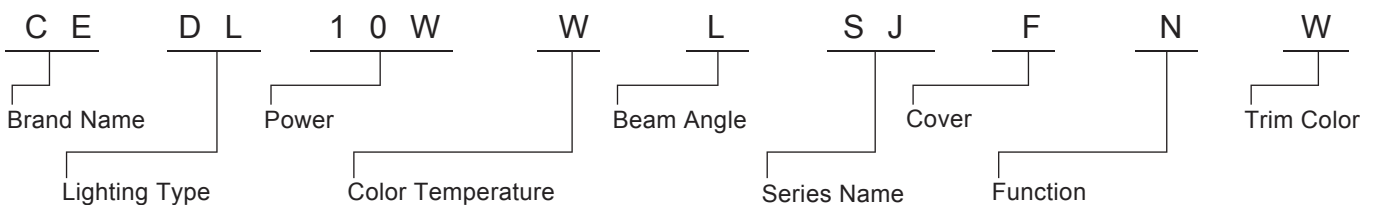

Applications:

- Home use
- Hotel Lounges
- Restaurants
- Halls and clubs
- Ballrooms

Specifications:

Power	10W / 15W
Light Source	Bridgelux
Beam Angle	15° / 24° / 36°
Cover Diffuser	Clear Glass / Frosted Glass
Power Factor	>0.9
Input Voltage	AC 220~240V 50/60Hz or AC100~240V 50/60Hz
Total Harmonic Distortion	<20%
Color Rendering Index	80
Luminaire Efficacy	70lm/w(2700K), 75lm/w(3000K), 85lm/w(4000K), 90lm/w (5000K), 100lm/w (6500K)
LED Source Efficacy	95lm/w(2700K), 100lm/w (3000K), 110lm/w (4000K), 115lm/w (5000K), 125lm/w (6500K)
Life Time	50,000 Hours
Operating Temperature	-20°C~50°C
Operating Humidity	10%~90%RH
Finishing Materials	Aluminum and Safety Glass
Trim Color	Matte White / Matte Black
RAL Color Code	RAL 9003 / RAL 9005
Net Weight	300g(10W) / 370g(15W)

Ordering Part No.:

Brand Name	Lighting Type	Power	Color Temperature	Beam Angle	Series Name	Cover Diffuser	Function	Trim Color
CE: CELEX	DL: Down Light	10W 15W	O: 2700K W: 3000K N: 4000K D: 5000K C: 6500K	S: 15° M: 24° L: 36°	SJ: SPORT J Series	C: Clear Glass F: Frosted Glass	D:DMX 512 Dimming E:Emergency(3hrs) N:Switch In T:Triac Dimming Leading Edge V:1~10V Dimming I: Dali Dimming	W: Matte White B: Matte Black