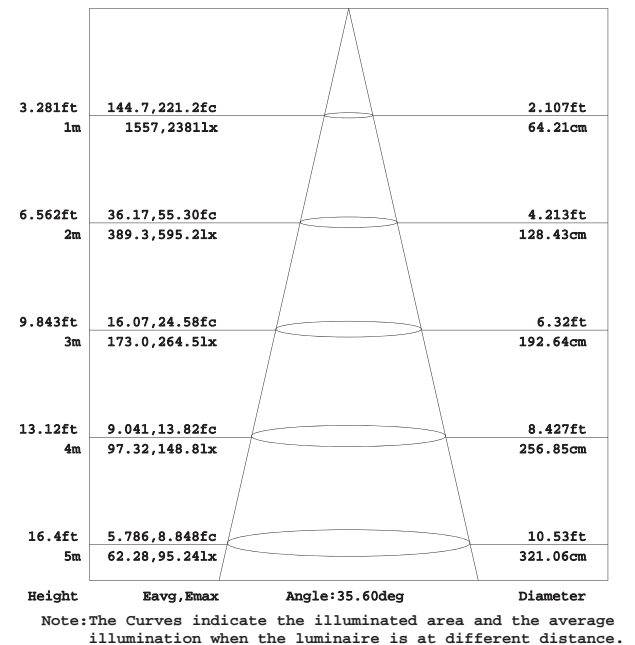

LED Down Light SPORT J Series

(Adjustable and Recessed Type)

Product Dimensions:

Luminous Intensity Distribution Diagram:

Lux Distribution:

Manufacturing Quality Standard:

- ISO 9001:2008
- LED Luminaire Standard:
- EN/IEC 60598-1
- EN/IEC 60598-2-1
- EN/IEC 60598-2-2
- EN/IEC 60529
- EN/IEC 62471-2
- IEC 62612
- EN/IEC 60968
- IEC 62560
- EN/IEC 60061-1
- EN 13032-1
- EN 13032-2
- EN/IEC 62471