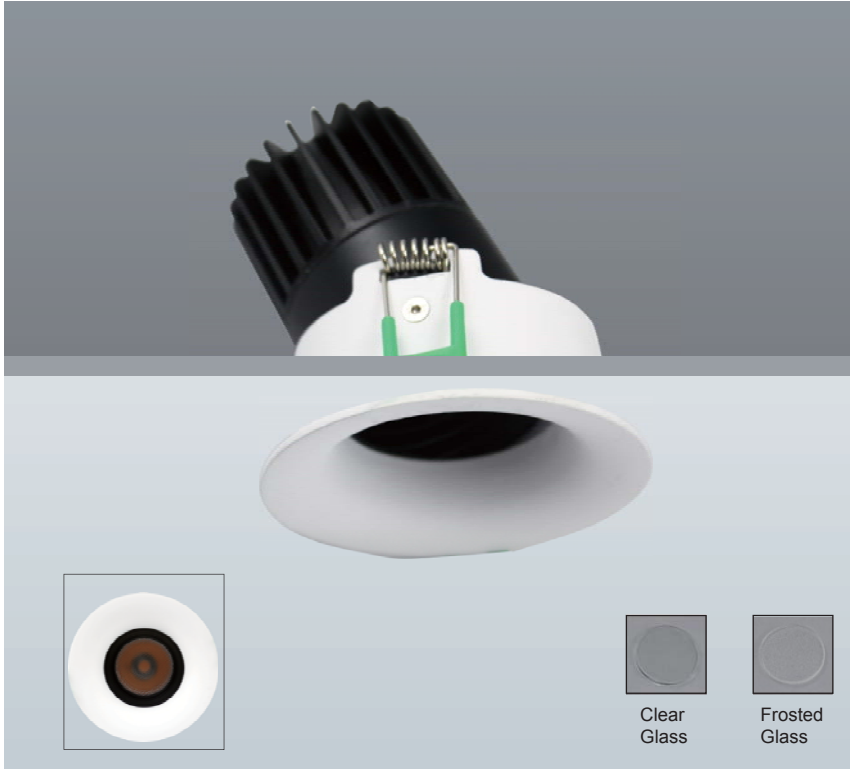

LED Down Light SPORT F Series

(Adjustable and Recessed Type)