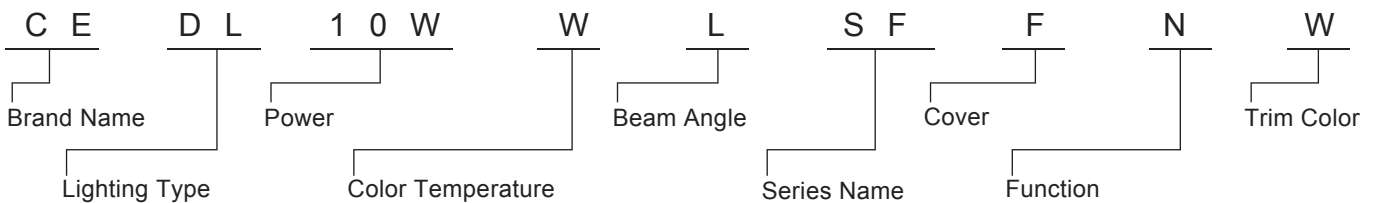

## Ordering Part No.:

Brand Name	Lighting Type	Power	Color Temperature	Beam Angle	Series Name	Cover Diffuser	Function	Trim Color
CE: CELEX	DL: Down Light	10W 15W	O: 2700K W: 3000K N: 4000K D: 5000K C: 6500K	S: 15° M: 24° L: 36°	SF: SPORT F Series	C: Clear Glass F: Frosted Glass	D:DMX 512 Dimming E:Emergency(3hrs) N:Switch In T:Triac Dimming Leading Edge V:1~10V Dimming I: Dali Dimming	W: Matte White B: Matte Black