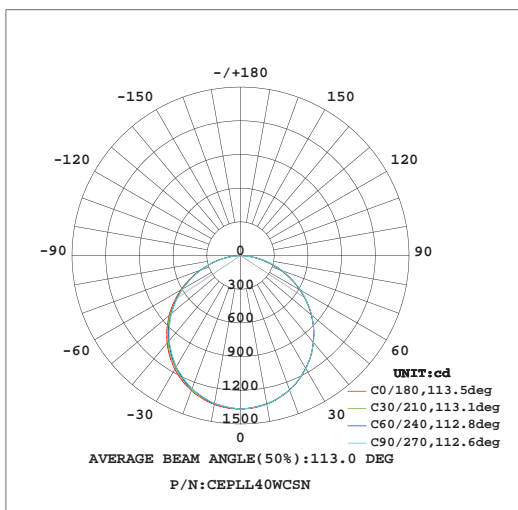

Product Dimensions:

Luminous Intensity Distribution Diagram:

Lux Distribution:

Manufacturing Quality Standard:

- ISO 9001:2008

LED Luminaire Standard:

- EN/IEC 60598-1
- EN/IEC 60598-2-1
- EN/IEC 60598-2-2
- EN/IEC 60529
- EN/IEC 62471-2
- IEC 62612
- EN/IEC 60968
- IEC 62560
- EN/IEC 60061-1
- EN 13032-1
- EN 13032-2
- EN/IEC 62471

Applications:

- Area: Indoor use only
- Purpose: Commercial Lighting, Office Lighting, Residential Lighting, Cabinet Lighting etc

Specifications:

Power	20W	40W	40W	72W
Dimension (mm)	295x595	295x1195	595x595	595x1195
Input Voltage	AC 220~240V 50/60Hz			
Power Factor	>0.9			
Dimming Control	Triac Leading Edge / 1~10V			
Beam Angle	120°			
Color Rendering Index	80			
Luminaire Efficacy	85lm/w (3000K), 90lm/w(4000K), 95lm/w(6000K)			
LED Source Efficacy	120lm/w (3000K), 130lm/w (4000K), 140lm/w (6000K)			
Operating Temperature	-20~50°C			
Life Time	50,000 Hours			
Operating Humidity	10%~90%RH			
Finishing Materials	Aluminum and Polycarbonate.			
Body Color	Milky White Cover / Silver Trim			

Ordering Part No.:

Brand Name	Lighting Type	Dimension (mm)	Power	Color Temperature	Series Name	Fuction
CE: CELEX	PL: Panel Light	S: 295x595	20W	W: 3000K N: 4000K C: 6000K	S: SCREEN Series	E: Emergency N: Switch In (ON / OFF) T: Triac Leading Edge V: 1~10V Dimming
		M: 295x1195	40W			
		L: 595x595	40W			
		XL: 595x1195	72W			