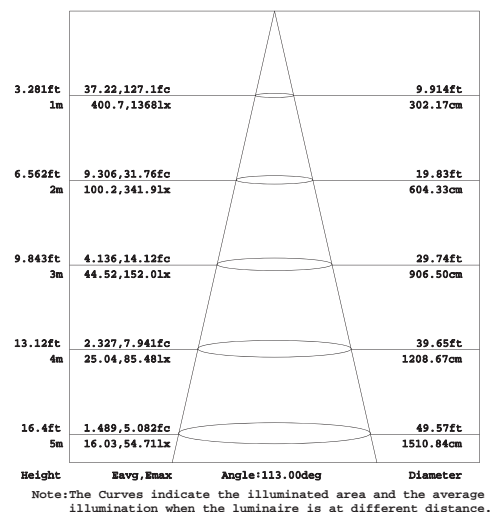

Product Dimensions:

Luminous Intensity Distribution Diagram:

Lux Distribution:

Manufacturing Quality Standard:

- ISO 9001:2008

LED Luminaire Standard:

- EN/IEC 60598-1
- EN/IEC 60598-2-1
- EN/IEC 60598-2-2
- EN/IEC 60529
- EN/IEC 62471-2
- IEC 62612
- EN/IEC 60968
- IEC 62560
- EN/IEC 60061-1
- EN 13032-1
- EN 13032-2
- EN/IEC 62471

Applications:

- Area: Indoor use only
- Purpose: Commercial Lighting, Office Lighting, Residential Lighting, Cabinet Lighting etc

Specifications:

Power	20W	40W	40W	72W
Dimension (mm)	295x595	295x1195	595x595	595x1195
Input Voltage	AC 220~240V 50/60Hz			
Power Factor	>0.9			
Dimming Control	Triac Leading Edge / 1~10V			
Beam Angle	120°			
Color Rendering Index	80			
Luminaire Efficacy	85lm/w (3000K), 90lm/w(4000K), 95lm/w(6000K)			
LED Source Efficacy	120lm/w (3000K), 130lm/w (4000K), 140lm/w (6000K)			
Operating Temperature	-20~50°C			
Life Time	50,000 Hours			
Operating Humidity	10%~90%RH			
Finishing Materials	Aluminum and Polycarbonate.			
Body Color	Milky White Cover / Silver Trim			

Ordering Part No.:

Brand Name	Lighting Type	Dimension (mm)	Power	Color Temperature	Series Name	Fuction
CE: CELEX	PL: Panel Light	S: 295x595	20W	W: 3000K N: 4000K C: 6000K	S: SCREEN Series	E: Emergency N: Switch In (ON / OFF) T: Triac Leading Edge V: 1~10V Dimming
		M: 295x1195	40W			
		L: 595x595	40W			
		XL: 595x1195	72W			