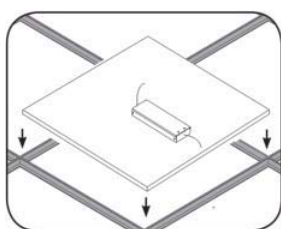

Installation:

Grid Embedded