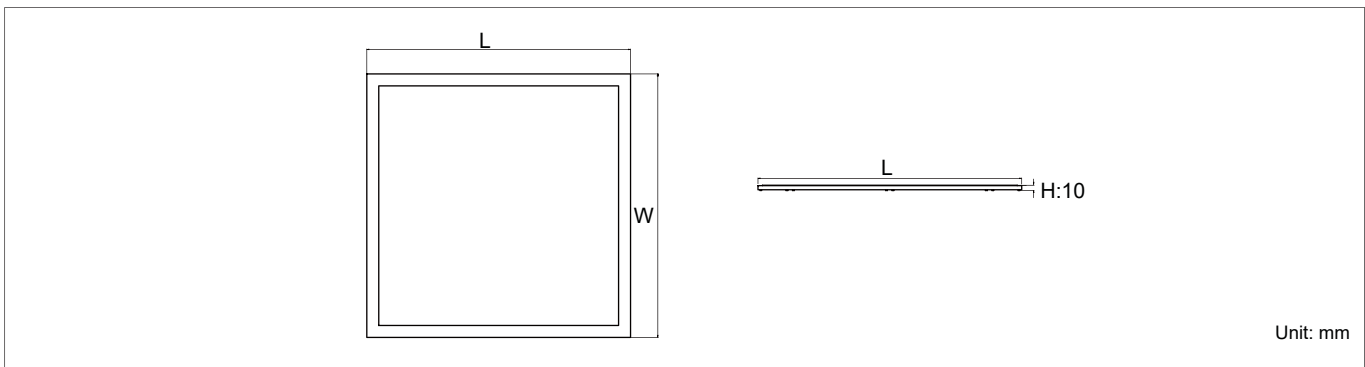

Product Dimensions:

Luminous Intensity Distribution Diagram:

Lux Distribution:

Manufacturing Quality Standard:

- ISO 9001:2008

LED Luminaire Standard:

- EN/IEC 60598-1
- EN/IEC 60598-2-1
- EN/IEC 60598-2-2
- EN/IEC 60529
- EN/IEC 62471-2
- IEC 62612
- EN/IEC 60968
- IEC 62560
- EN/IEC 60061-1
- EN 13032-1
- EN 13032-2
- EN/IEC 62471

Applications:

- Area: Indoor use only
- Purpose: Commercial Lighting, Office Lighting, Residential Lighting, Cabinet Lighting etc

Specifications:

Power	20W	40W	40W	72W
Dimension (mm)	295x595	295x1195	595x595	595x1195
Input Voltage	AC 220~240V 50/60Hz			
Power Factor	>0.9			
Dimming Control	Triac Leading Edge / 1~10V			
Beam Angle	120°			
Color Rendering Index	80			
Luminaire Efficacy	85lm/w (3000K), 90lm/w(4000K), 95lm/w(6000K)			
LED Source Efficacy	120lm/w (3000K), 130lm/w (4000K), 140lm/w (6000K)			
Operating Temperature	-20~50°C			
Life Time	50,000 Hours			
Operating Humidity	10%~90%RH			
Finishing Materials	Aluminum and Polycarbonate.			
Body Color	Milky White Cover / Silver Trim			

Ordering Part No.:

Brand Name	Lighting Type	Dimension (mm)	Power	Color Temperature	Series Name	Fuction
CE: CELEX	PL: Panel Light	S: 295x595	20W	W: 3000K N: 4000K C: 6000K	S: SCREEN Series	E: Emergency N: Switch In (ON / OFF) T: Triac Leading Edge V: 1~10V Dimming
		M: 295x1195	40W			
		L: 595x595	40W			
		XL: 595x1195	72W			