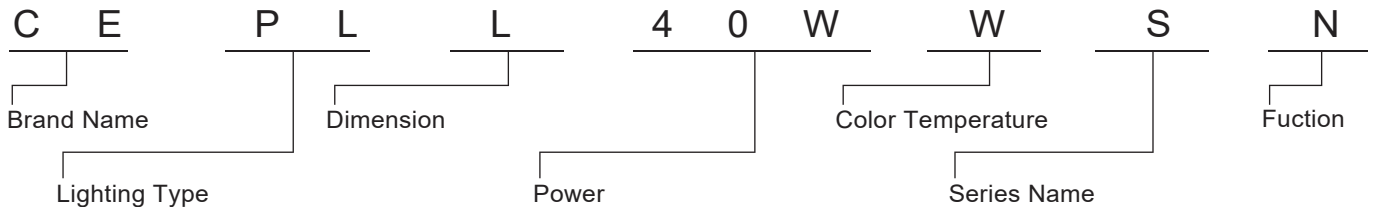

Applications:

- Area: Indoor use only
- Purpose: Commercial Lighting, Office Lighting, Residential Lighting, Cabinet Lighting etc

Specifications:

Power	20W	40W	40W	72W
Dimension (mm)	295x595	295x1195	595x595	595x1195
Input Voltage	AC 220~240V 50/60Hz			
Power Factor	>0.9			
Dimming Control	Triac Leading Edge / 1~10V			
Beam Angle	120°			
Color Rendering Index	80			
Luminaire Efficacy	85lm/w (3000K), 90lm/w(4000K), 95lm/w(6000K)			
LED Source Efficacy	120lm/w (3000K), 130lm/w (4000K), 140lm/w (6000K)			
Operating Temperature	-20~50°C			
Life Time	50,000 Hours			
Operating Humidity	10%~90%RH			
Finishing Materials	Aluminum and Polycarbonate.			
Body Color	Milky White Cover / Silver Trim			

Ordering Part No.:

Brand Name	Lighting Type	Dimension (mm)	Power	Color Temperature	Series Name	Fuction
CE: CELEX	PL: Panel Light	S: 295x595	20W	W: 3000K N: 4000K C: 6000K	S: SCREEN Series	E: Emergency N: Switch In (ON / OFF) T: Triac Leading Edge V: 1~10V Dimming
		M: 295x1195	40W			
		L: 595x595	40W			
		XL: 595x1195	72W			