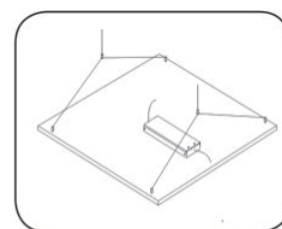

Applications:

- Area: Indoor use only
- Purpose: Commercial Lighting, Office Lighting, Residential Lighting, Cabinet Lighting etc

Specifications:

Power	20W	40W	40W	72W
Dimension (mm)	295x595	295x1195	595x595	595x1195
Input Voltage	AC 220~240V 50/60Hz			
Power Factor	>0.9			
Dimming Control	Triac Leading Edge / 1~10V			
Beam Angle	120°			
Color Rendering Index	80			
Luminaire Efficacy	85lm/w (3000K), 90lm/w(4000K), 95lm/w(6000K)			
LED Source Efficacy	120lm/w (3000K), 130lm/w (4000K), 140lm/w (6000K)			
Operating Temperature	-20~50°C			
Life Time	50,000 Hours			
Operating Humidity	10%~90%RH			
Finishing Materials	Aluminum and Polycarbonate.			
Body Color	Milky White Cover / Silver Trim			

Ordering Part No.:

Brand Name	Lighting Type	Dimension (mm)	Power	Color Temperature	Series Name	Fuction
CE: CELEX	PL: Panel Light	S: 295x595	20W	W: 3000K N: 4000K C: 6000K	S: SCREEN Series	E: Emergency N: Switch In (ON / OFF) T: Triac Leading Edge V: 1~10V Dimming
		M: 295x1195	40W			
		L: 595x595	40W			
		XL: 595x1195	72W			

Installation:

Grid Embedded

Ceiling Mounted

Ceiling Hanging