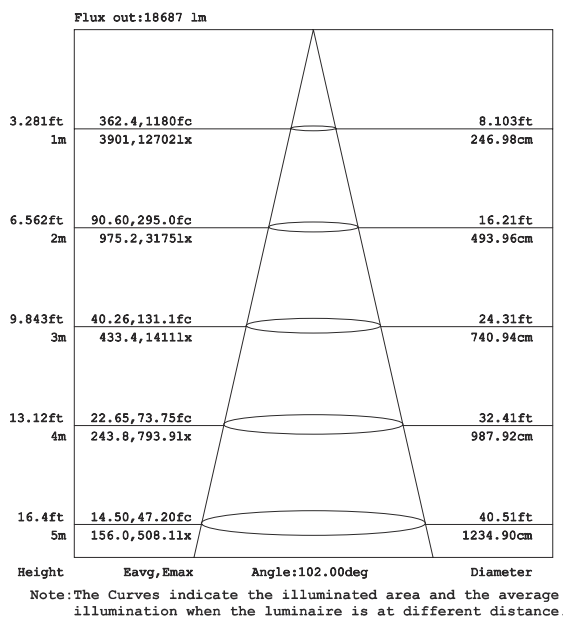

Luminous Intensity Distribution Diagram:

Lux Distribution:

Manufacturing Quality Standard:

- ISO 9001:2008

LED Luminaire Standard:

- EN/IEC 60598-1
- EN/IEC 60598-2-1
- EN/IEC 60598-2-2
- EN/IEC 60529
- EN/IEC 62471-2
- IEC 62612
- EN/IEC 60968
- IEC 62560
- EN/IEC 60061-1
- EN 13032-1
- EN 13032-2
- EN/IEC 62471
- EN/IEC 60825
- EN 60061-1

Applications:

- Bridges
- Walls
- Outline of buildings
- Billboard and decorative lighting

Specifications:

Power	300W / 400W / 500W / 600W / 800W / 1000W
Input Voltage	AC 100~240V 50/60Hz
Power Factor	>0.95
Beam Angle	10° / 45° / 60° / 90° / 55°*140°
Color Rendering Index	>70
Luminaire Efficacy	110lm/w (3000K), 120lm/w (4000K), 130lm/w (6500K)
LED Source Efficacy	140lm/w (3000K), 150lm/w (4000K), 160lm/w (6500K)
LED Source	LUMILEDS / NICHIA
Operating Temperature	-20°C~50°C
Life Time	50,000 Hours
Operating Humidity	0~99%RH
Finishing Materials	Aluminum and Polycarbonate (Anti-UV)
IK Rating	IK 08
Body Color	Matte Black
RAL Color Code	RAL 9004
Net Weight	11kg / 13.9kg / 15.9kg / 19.8kg / 23.8kg / 29kg