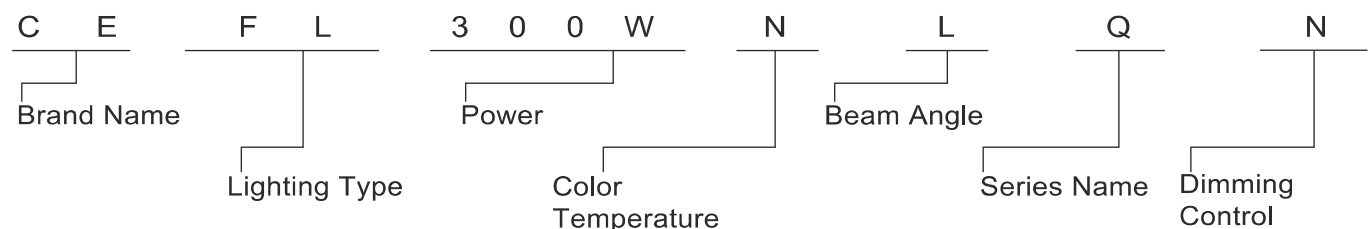

Applications:

- Bridges
- Walls
- Outline of buildings
- Billboard and decorative lighting

Specifications:

Power	300W / 400W / 500W / 600W / 800W / 1000W
Input Voltage	AC 100~240V 50/60Hz
Power Factor	>0.95
Beam Angle	10° / 45° / 60° / 90° / 55°*140°
Color Rendering Index	>70
Luminaire Efficacy	110lm/w (3000K), 120lm/w (4000K), 130lm/w (6500K)
LED Source Efficacy	140lm/w (3000K), 150lm/w (4000K), 160lm/w (6500K)
LED Source	LUMILEDS / NICHIA
Operating Temperature	-20°C~50°C
Life Time	50,000 Hours
Operating Humidity	0~99%RH
Finishing Materials	Aluminum and Polycarbonate (Anti-UV)
IK Rating	IK 08
Body Color	Matte Black
RAL Color Code	RAL 9004
Net Weight	11kg / 13.9kg / 15.9kg / 19.8kg / 23.8kg / 29kg

Ordering Part No.:

Brand Name	Lighting Type	Power	Color Temperature	Beam Angle	Series Name	Dimming Control
CE: CELEX	FL: Flood Light	300W 400W 500W 600W 800W 1000W	W: 3000K N: 4000K C: 6500K	T: 10° F: 45° S: 60° N: 90° L: 55°*140°	Q: QUEEN Series	N: Switch In (ON / OFF) V: 0~10V Dimming A: Dali Dimming M: Multifunctional Dimming