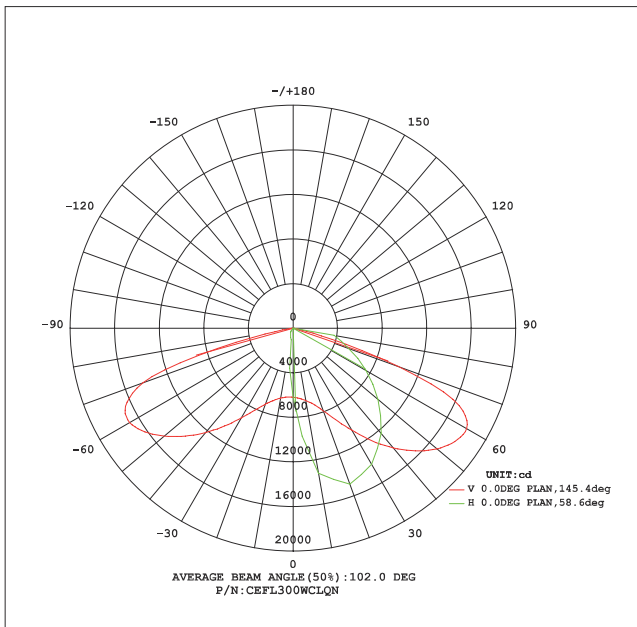

Luminous Intensity Distribution Diagram:

Lux Distribution:

Manufacturing Quality Standard:

- ISO 9001:2008

LED Luminaire Standard:

- EN/IEC 60598-1
- EN/IEC 60598-2-1
- EN/IEC 60598-2-2
- EN/IEC 60529
- EN/IEC 62471-2
- IEC 62612
- EN/IEC 60968
- IEC 62560
- EN/IEC 60061-1
- EN 13032-1
- EN 13032-2
- EN/IEC 62471
- EN/IEC 60825
- EN 60061-1

Applications:

- Bridges
- Walls
- Outline of buildings
- Billboard and decorative lighting

Specifications:

Power	300W / 400W / 500W / 600W / 800W / 1000W
Input Voltage	AC 100~240V 50/60Hz
Power Factor	>0.95
Beam Angle	10° / 45° / 60° / 90° / 55°*140°
Color Rendering Index	>70
Luminaire Efficacy	110lm/w (3000K), 120lm/w (4000K), 130lm/w (6500K)
LED Source Efficacy	140lm/w (3000K), 150lm/w (4000K), 160lm/w (6500K)
LED Source	LUMILEDS / NICHIA
Operating Temperature	-20°C~50°C
Life Time	50,000 Hours
Operating Humidity	0~99%RH
Finishing Materials	Aluminum and Polycarbonate (Anti-UV)
IK Rating	IK 08
Body Color	Matte Black
RAL Color Code	RAL 9004
Net Weight	11kg / 13.9kg / 15.9kg / 19.8kg / 23.8kg / 29kg