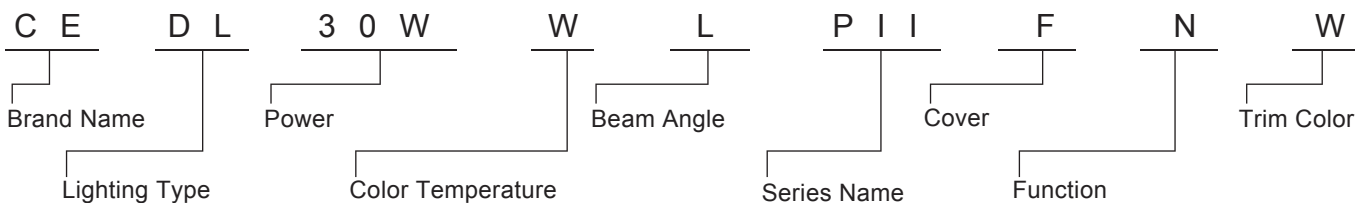

## Ordering Part No.:

Brand Name	Lighting Type	Power	Color Temperature	Beam Angle	Series Name	Cover Diffuser	Function	Trim Color
CE: CELEX	DL: Down Light	30W 35W	O: 2700K W: 3000K N: 4000K D: 5000K C: 6500K	S: 15° M: 24° L: 60°	PII: PRO II Series	C: Clear Glass F: Frosted Glass	D:DMX 512 Dimming E:Emergency(3hrs) N:Switch In T:Triac Dimming Leading Edge V:1~10V Dimming I: Dali Dimming	W: Matte White B: Matte Black