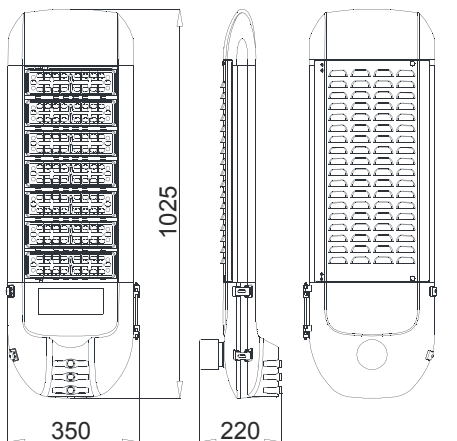

Ordering Part No.:

Brand Name	Lighting Type	Power	Color Temperature	Beam Angle	Series Name	Function
CE: CELEX	SL: Street Light	40W 50W 80W 100W 120W 150W 160W 200W 240W 250W 280W 300W 350W	W: 3000K N: 4000K D: 5000K C: 5700K	A: CE2321 B: CE1324 C: CE2201 D: CE2322 E: CE1321	P: PEAK Series	N: Switch In(ON/OFF) V:0~10V Dimming D:Dali Dimming P:Programmable

LED Street Light PEAK Series

Product Dimensions:

POWER:40W/50W

POWER:80W/100W

POWER:120W/150W

POWER:160W/200W

POWER:200W/250W

POWER:240W/300W

POWER:280W/350W

ΦD Installation Diameter 60-70mm