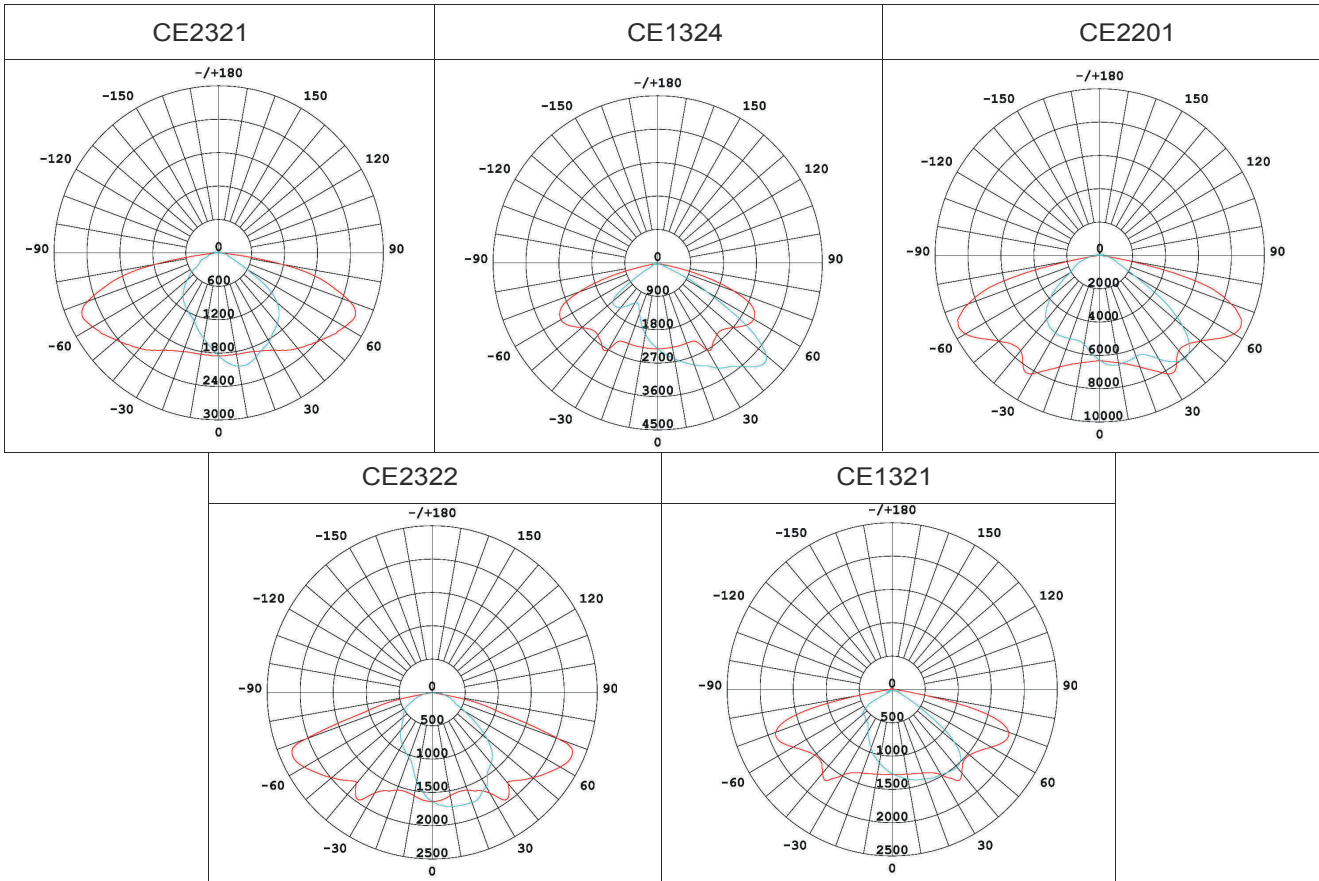

Luminous Intensity Distribution Diagram:

Manufacturing Quality Standard:

- ISO 9001:2008

LED Luminaire Standard:

- EN/IEC 60598-1
- EN/IEC 60598-2-1
- EN/IEC 60598-2-2
- EN/IEC 60529
- EN/IEC 62471-2
- IEC 62612
- EN/IEC 60968
- IEC 62560
- EN/IEC 60061-1
- EN 13032-1
- EN 13032-2
- EN/IEC 62471
- EN/IEC 60825
- EN 60061-1

Ordering Part No.:

Brand Name	Lighting Type	Power	Color Temperature	Beam Angle	Series Name	Function
CE: CELEX	SL: Street Light	40W 50W 80W 100W 120W 150W 160W 200W 240W 250W 280W 300W 350W	W: 3000K N: 4000K D: 5000K C: 5700K	A: CE2321 B: CE1324 C: CE2201 D: CE2322 E: CE1321	P: PEAK Series	N: Switch In(ON/OFF) V:0~10V Dimming D:Dali Dimming P:Programmable

LED Street Light PEAK Series

Product Dimensions:

POWER:40W/50W

POWER:80W/100W

POWER:120W/150W

POWER:160W/200W

POWER:200W/250W

POWER:240W/300W

POWER:280W/350W

ΦD Installation Diameter 60-70mm