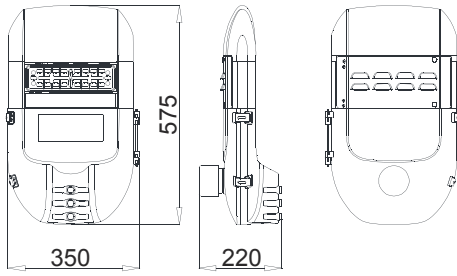

Ordering Part No.:

Brand Name	Lighting Type	Power	Color Temperature	Beam Angle	Series Name	Function
CE: CELEX	SL: Street Light	40W 50W 80W 100W 120W 150W 160W 200W 240W 250W 280W 300W 350W	W: 3000K N: 4000K D: 5000K C: 5700K	A: CE2321 B: CE1324 C: CE2201 D: CE2322 E: CE1321	P: PEAK Series	N: Switch In(ON/OFF) V:0~10V Dimming D:Dali Dimming P:Programmable

LED Street Light PEAK Series

Product Dimensions:

POWER:40W/50W

POWER:80W/100W

POWER:120W/150W

POWER:160W/200W

POWER:200W/250W

POWER:240W/300W

POWER:280W/350W

ΦD Installation Diameter 60-70mm