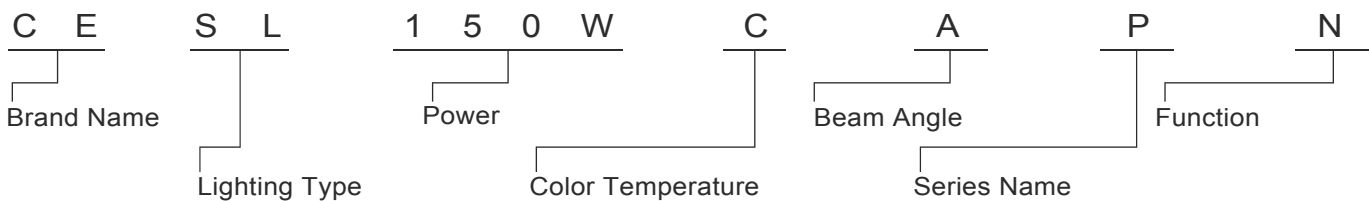

Applications:

- Park Light
- Street Light
- Road Light

Specifications:

Power	40W	50W	80W	100W	120W	150W	160W	200W
Qty of Module	1		2		3		4	
Power	200W		250W		300W		350W	
Qty of Module	5			6			7	
Input Voltage	AC 100-240V 50/60Hz							
Surge Protection	10KV							
Power Factor	0.95							
Beam Angle	CE2321 / CE1324 / CE2201 / CE2322 / CE1321							
Color Rendering Index	≥70							
Luminaire Efficacy	115lm/W(3000K), 120lm/W(4000K), 125lm/W(5000K), 130lm/W(5700K)							
LED Efficacy	140lm/W(3000K), 145lm/W(4000K), 150lm/W(5000K), 160lm/W(5700K)							
LED Source	LUMILEDS							
Operating Temperature	-40°C~50°C							
Operating Humidity	10-90%RH							
LED Lifetime	50,000 Hours							
Finishing Materials	Aluminum Alloy and Anti UV Polycarbonate							
IK Index	IK08							
Body Color	Grey							
RAL Color Code	RAL7001							

Ordering Part No.:

Brand Name	Lighting Type	Power	Color Temperature	Beam Angle	Series Name	Function
CE: CELEX	SL: Street Light	40W 50W 80W 100W 120W 150W 160W 200W 240W 250W 280W 300W 350W	W: 3000K N: 4000K D: 5000K C: 5700K	A: CE2321 B: CE1324 C: CE2201 D: CE2322 E: CE1321	P: PEAK Series	N: Switch In(ON/OFF) V:0~10V Dimming D:Dali Dimming P:Programmable