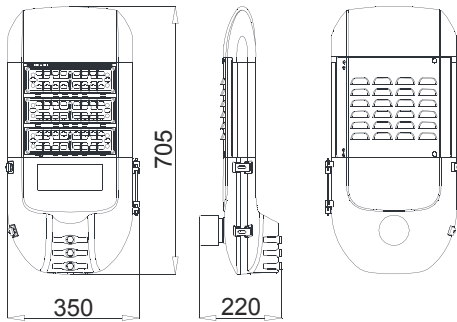

Ordering Part No.:

Brand Name	Lighting Type	Power	Color Temperature	Beam Angle	Series Name	Function
CE: CELEX	SL: Street Light	40W 50W 80W 100W 120W 150W 160W 200W 240W 250W 280W 300W 350W	W: 3000K N: 4000K D: 5000K C: 5700K	A: CE2321 B: CE1324 C: CE2201 D: CE2322 E: CE1321	P: PEAK Series	N: Switch In(ON/OFF) V:0~10V Dimming D:Dali Dimming P:Programmable

LED Street Light PEAK Series

Product Dimensions:

POWER:40W/50W

POWER:80W/100W

POWER:120W/150W

POWER:160W/200W

POWER:200W/250W

POWER:240W/300W

POWER:280W/350W

ΦD Installation Diameter 60-70mm