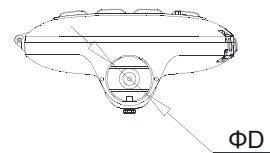

Ordering Part No.:

Brand Name	Lighting Type	Power	Color Temperature	Beam Angle	Series Name	Function
CE: CELEX	SL: Street Light	40W 50W 80W 100W 120W 150W 160W 200W 240W 250W 280W 300W 350W	W: 3000K N: 4000K D: 5000K C: 5700K	A: CE2321 B: CE1324 C: CE2201 D: CE2322 E: CE1321	P: PEAK Series	N: Switch In(ON/OFF) V:0~10V Dimming D:Dali Dimming P:Programmable

LED Street Light PEAK Series

Product Dimensions:

POWER:40W/50W

POWER:80W/100W

POWER:120W/150W

POWER:160W/200W

POWER:200W/250W

POWER:240W/300W

POWER:280W/350W

ΦD Installation Diameter 60-70mm