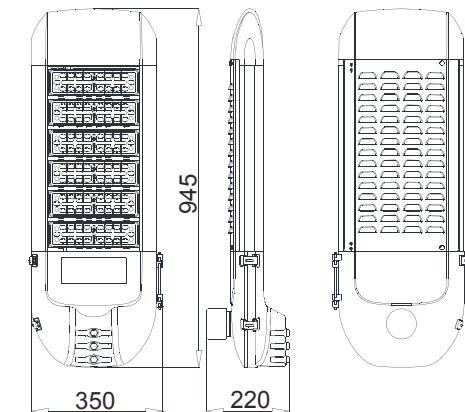

Ordering Part No.:

Brand Name	Lighting Type	Power	Color Temperature	Beam Angle	Series Name	Function
CE: CELEX	SL: Street Light	40W 50W 80W 100W 120W 150W 160W 200W 240W 250W 280W 300W 350W	W: 3000K N: 4000K D: 5000K C: 5700K	A: CE2321 B: CE1324 C: CE2201 D: CE2322 E: CE1321	P: PEAK Series	N: Switch In(ON/OFF) V:0~10V Dimming D:Dali Dimming P:Programmable

LED Street Light PEAK Series

Product Dimensions:

POWER:40W/50W

POWER:80W/100W

POWER:120W/150W

POWER:160W/200W

POWER:200W/250W

POWER:240W/300W

POWER:280W/350W

ΦD Installation Diameter 60-70mm