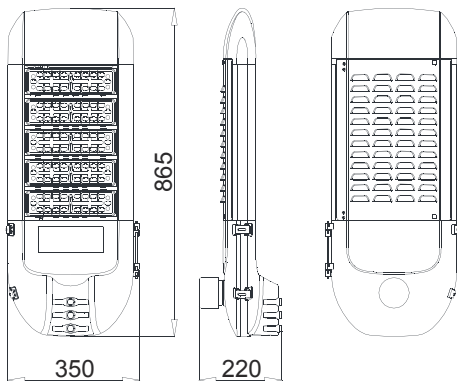

Ordering Part No.:

Brand Name	Lighting Type	Power	Color Temperature	Beam Angle	Series Name	Function
CE: CELEX	SL: Street Light	40W 50W 80W 100W 120W 150W 160W 200W 240W 250W 280W 300W 350W	W: 3000K N: 4000K D: 5000K C: 5700K	A: CE2321 B: CE1324 C: CE2201 D: CE2322 E: CE1321	P: PEAK Series	N: Switch In(ON/OFF) V:0~10V Dimming D:Dali Dimming P:Programmable

LED Street Light PEAK Series

Product Dimensions:

POWER:40W/50W

POWER:80W/100W

POWER:120W/150W

POWER:160W/200W

POWER:200W/250W

POWER:240W/300W

POWER:280W/350W

ΦD Installation Diameter 60-70mm