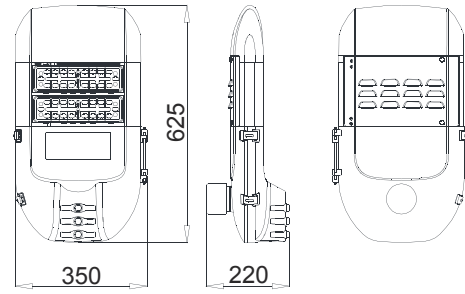

Ordering Part No.:

Brand Name	Lighting Type	Power	Color Temperature	Beam Angle	Series Name	Function
CE: CELEX	SL: Street Light	40W 50W 80W 100W 120W 150W 160W 200W 240W 250W 280W 300W 350W	W: 3000K N: 4000K D: 5000K C: 5700K	A: CE2321 B: CE1324 C: CE2201 D: CE2322 E: CE1321	P: PEAK Series	N: Switch In(ON/OFF) V:0~10V Dimming D:Dali Dimming P:Programmable

LED Street Light PEAK Series

Product Dimensions:

POWER:40W/50W

POWER:80W/100W

POWER:120W/150W

POWER:160W/200W

POWER:200W/250W

POWER:240W/300W

POWER:280W/350W

ΦD Installation Diameter 60-70mm