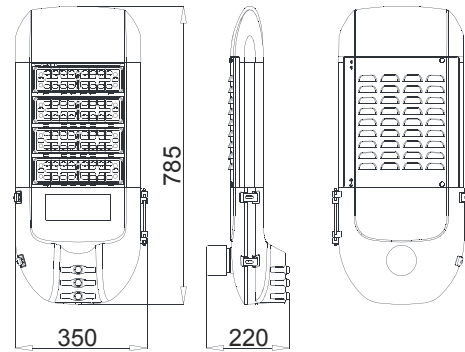

Ordering Part No.:

Brand Name	Lighting Type	Power	Color Temperature	Beam Angle	Series Name	Function
CE: CELEX	SL: Street Light	40W 50W 80W 100W 120W 150W 160W 200W 240W 250W 280W 300W 350W	W: 3000K N: 4000K D: 5000K C: 5700K	A: CE2321 B: CE1324 C: CE2201 D: CE2322 E: CE1321	P: PEAK Series	N: Switch In(ON/OFF) V:0~10V Dimming D:Dali Dimming P:Programmable

LED Street Light PEAK Series

Product Dimensions:

POWER:40W/50W

POWER:80W/100W

POWER:120W/150W

POWER:160W/200W

POWER:200W/250W

POWER:240W/300W

POWER:280W/350W

ΦD Installation Diameter 60-70mm