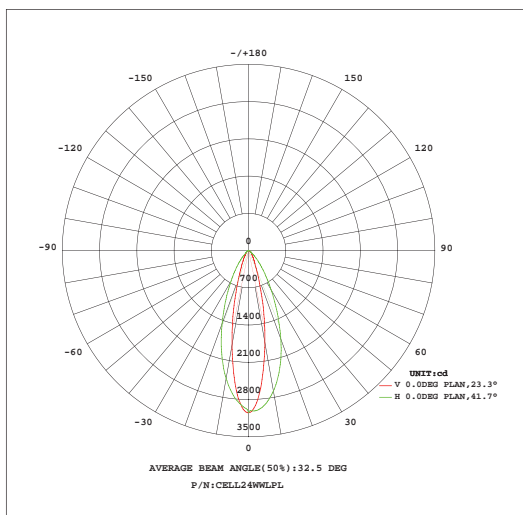

Product Dimensions:

Luminous Intensity Distribution Diagram:

Lux Distribution:

Manufacturing Quality Standard:

- ISO 9001:2008

LED Luminaire Standard:

- EN/IEC 60598-1
- EN/IEC 60598-2-1
- EN/IEC 60598-2-2
- EN/IEC 60529
- EN/IEC 62471-1
- IEC 62612
- EN/IEC 60968
- IEC 62560
- EN/IEC 60061-1
- EN 13032-1
- EN 13032-2
- EN/IEC 62471
- EN/IEC 60825
- EN 60061-1

Applications:

- Facade Lighting
- Building Outline
- Bridge Outline

Specifications:

Power	6W	8W	12W	15W	24W	30W
Qty of LEDs	6PCS	8PCS	12PCS	15PCS	24PCS	36PCS
Dimension (L)	250mm		500mm		1000mm	
Net Weight	0.6kg		1.0kg		1.34kg	
Input Voltage	DC 24V / AC 100~240V 50/60Hz					
Power Factor	>0.9					
Total Harmonic Distortion	<15%					
Control	DMX512 / Dali					
Beam Angle	15° / 25° / 30° / 45° / 60° / 10°x40° / 10°x80° / 30°x65°					
Color Rendering Index	80					
Luminaire Efficacy	70lm/w(2700K), 75lm/w(3000K), 80lm/w(4000K), 90lm/w(5000K), 90lm/w(6500K)					
LED Source Efficacy	110lm/w(2700K), 115lm/w(3000K), 120lm/w(4000K), 130lm/w(5000K), 130lm/w(6500K)					
Operating Temperature	-20°C~70°C					
LED Source	CREE					
Life Time	50,000 Hours					
Operating Humidity	0%~99%RH					
Finishing Materials	Aluminum and Safety Glass					
Body Color	Matte Black / Matte Silver					
RAL Color Code	RAL 7031 / RAL 6016					

Ordering Part No.:

Brand Name	Lighting Type	Power	Color Temperature	Beam Angle	Series Name	Function
CE: CELEX	LL: Linear Light	06W 08W 12W 15W 24W 30W	O: 2700K W: 3000K N: 4000K D: 5000K C: 6500K	S:15° M:25° L:30° W:45° X:60° XL:10°x40° XXL:10°x80° XXXL:30°x65°	P: PAZA Series	D: DMX 512 Dimming L: DC 24V T: Triac Dimming Leading Edge V: 1~10V Dimming N: AC 100~240V A: Dali