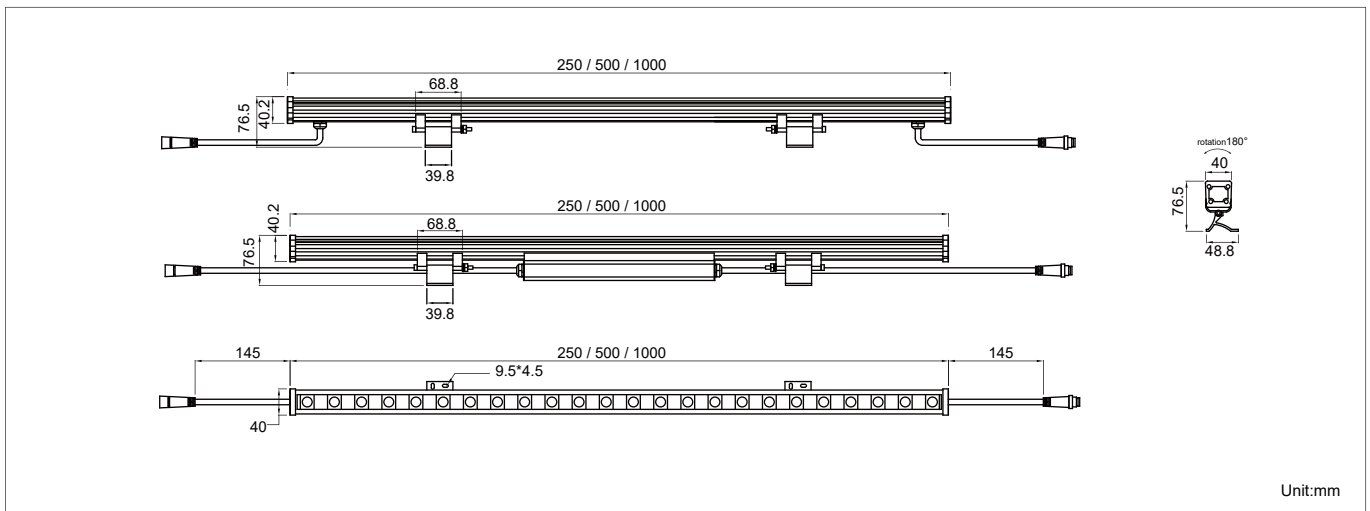

Product Dimensions:

Luminous Intensity Distribution Diagram:

Lux Distribution:

Manufacturing Quality Standard:

- ISO 9001:2008

LED Luminaire Standard:

- EN/IEC 60598-1
- EN/IEC 60598-2-1
- EN/IEC 60598-2-2
- EN/IEC 60529
- EN/IEC 62471-1
- IEC 62612
- EN/IEC 60968
- IEC 62560
- EN/IEC 60061-1
- EN 13032-1
- EN 13032-2
- EN/IEC 62471
- EN/IEC 60825
- EN 60061-1

Applications:

- Facade Lighting
- Building Outline
- Bridge Outline

Specifications:

Power	6W	8W	12W	15W	24W	30W
Qty of LEDs	6PCS	8PCS	12PCS	15PCS	24PCS	36PCS
Dimension (L)	250mm		500mm		1000mm	
Net Weight	0.6kg		1.0kg		1.34kg	
Input Voltage	DC 24V / AC 100~240V 50/60Hz					
Power Factor	>0.9					
Total Harmonic Distortion	<15%					
Control	DMX512 / Dali					
Beam Angle	15° / 25° / 30° / 45° / 60° / 10°x40° / 10°x80° / 30°x65°					
Color Rendering Index	80					
Luminaire Efficacy	70lm/w(2700K), 75lm/w(3000K), 80lm/w(4000K), 90lm/w(5000K), 90lm/w(6500K)					
LED Source Efficacy	110lm/w(2700K), 115lm/w(3000K), 120lm/w(4000K), 130lm/w(5000K), 130lm/w(6500K)					
Operating Temperature	-20°C~70°C					
LED Source	CREE					
Life Time	50,000 Hours					
Operating Humidity	0%~99%RH					
Finishing Materials	Aluminum and Safety Glass					
Body Color	Matte Black / Matte Silver					
RAL Color Code	RAL 7031 / RAL 6016					

Ordering Part No.:

Brand Name	Lighting Type	Power	Color Temperature	Beam Angle	Series Name	Function
CE: CELEX	LL: Linear Light	06W 08W 12W 15W 24W 30W	O: 2700K W: 3000K N: 4000K D: 5000K C: 6500K	S:15° M:25° L:30° W:45° X:60° XL:10°x40° XXL:10°x80° XXXL:30°x65°	P: PAZA Series	D: DMX 512 Dimming L: DC 24V T: Triac Dimming Leading Edge V: 1~10V Dimming N: AC 100~240V A: Dali