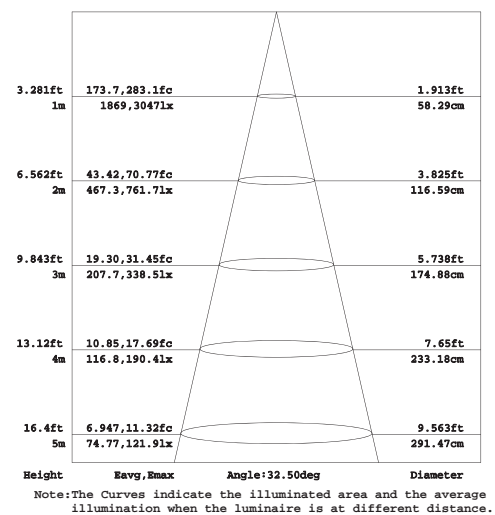

Product Dimensions:

Luminous Intensity Distribution Diagram:

Lux Distribution:

Manufacturing Quality Standard:

- ISO 9001:2008

LED Luminaire Standard:

- EN/IEC 60598-1
- EN/IEC 60598-2-1
- EN/IEC 60598-2-2
- EN/IEC 60529
- EN/IEC 62471-1
- IEC 62612
- EN/IEC 60968
- IEC 62560
- EN/IEC 60061-1
- EN 13032-1
- EN 13032-2
- EN/IEC 62471
- EN/IEC 60825
- EN 60061-1

Applications:

- Facade Lighting
- Building Outline
- Bridge Outline

Specifications:

Power	6W	8W	12W	15W	24W	30W
Qty of LEDs	6PCS	8PCS	12PCS	15PCS	24PCS	36PCS
Dimension (L)	250mm		500mm		1000mm	
Net Weight	0.6kg		1.0kg		1.34kg	
Input Voltage	DC 24V / AC 100~240V 50/60Hz					
Power Factor	>0.9					
Total Harmonic Distortion	<15%					
Control	DMX512 / Dali					
Beam Angle	15° / 25° / 30° / 45° / 60° / 10°x40° / 10°x80° / 30°x65°					
Color Rendering Index	80					
Luminaire Efficacy	70lm/w(2700K), 75lm/w(3000K), 80lm/w(4000K), 90lm/w(5000K), 90lm/w(6500K)					
LED Source Efficacy	110lm/w(2700K), 115lm/w(3000K), 120lm/w(4000K), 130lm/w(5000K), 130lm/w(6500K)					
Operating Temperature	-20°C~70°C					
LED Source	CREE					
Life Time	50,000 Hours					
Operating Humidity	0%~99%RH					
Finishing Materials	Aluminum and Safety Glass					
Body Color	Matte Black / Matte Silver					
RAL Color Code	RAL 7031 / RAL 6016					

Ordering Part No.:

Brand Name	Lighting Type	Power	Color Temperature	Beam Angle	Series Name	Function
CE: CELEX	LL: Linear Light	06W 08W 12W 15W 24W 30W	O: 2700K W: 3000K N: 4000K D: 5000K C: 6500K	S:15° M:25° L:30° W:45° X:60° XL:10°x40° XXL:10°x80° XXXL:30°x65°	P: PAZA Series	D: DMX 512 Dimming L: DC 24V T: Triac Dimming Leading Edge V: 1~10V Dimming N: AC 100~240V A: Dali