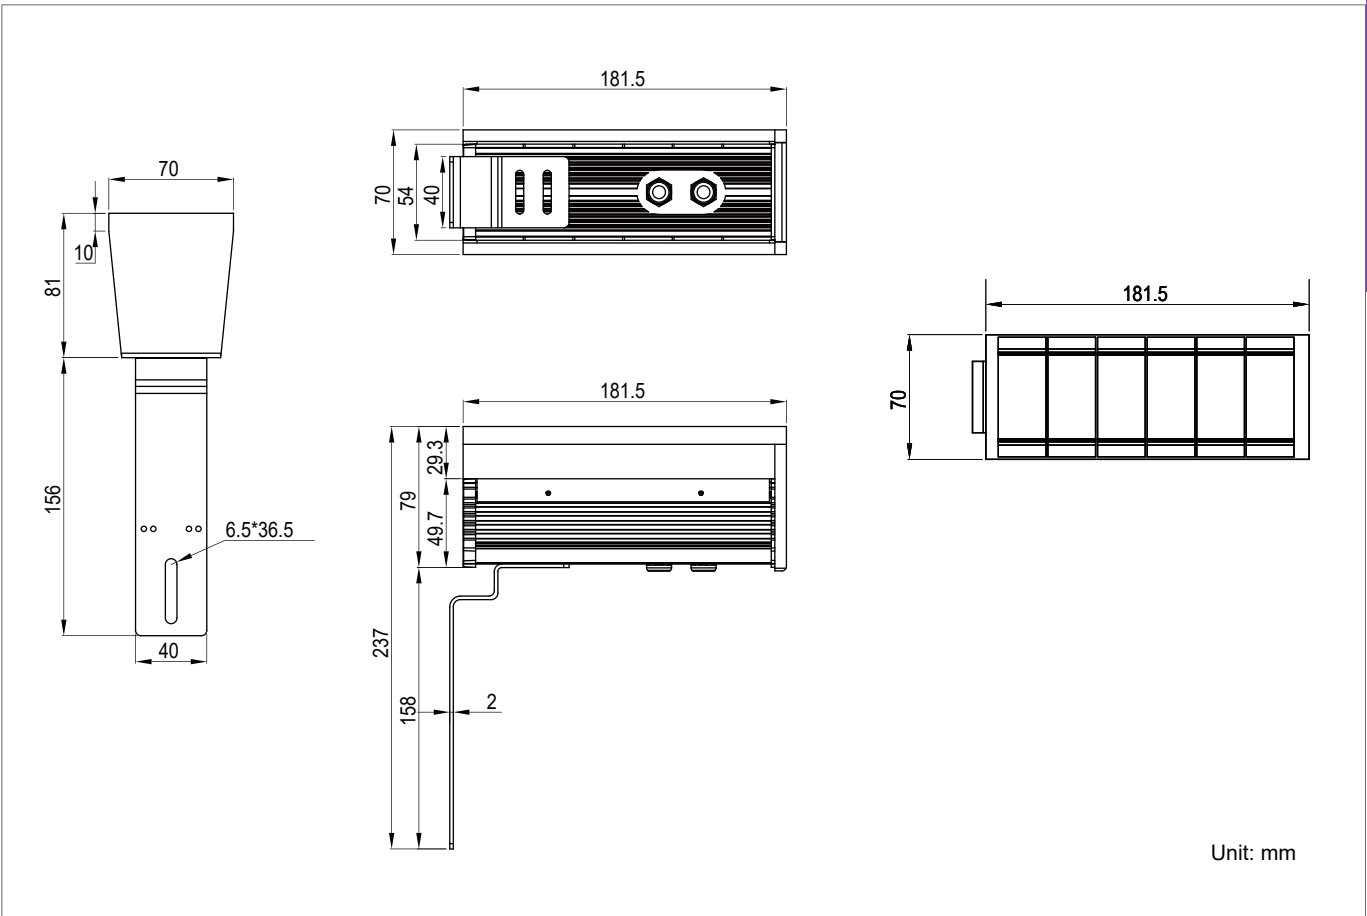

Product Dimensions: