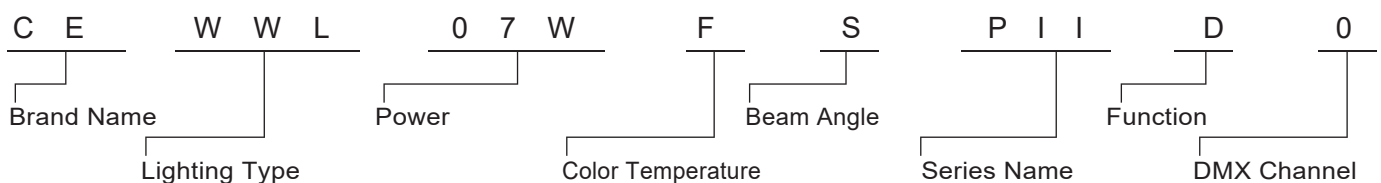

Ordering Part No.:

Brand Name	Lighting Type	Power	Color Temperature	Beam Angle	Series Name	Function	DMX Channel
CE: CELEX	WWL: Wall Washer Light	7W 10W	O:2700K W:3000K E:3500K N:4000K D:5000K C:6500K R:Red(620~630nm) G:Green(520~530nm) B:Blue(450~460nm) Y:Yellow(590~595nm) F:Full Color(RGB) FO: RGO(2700K) FW: RGBW(3000K) FE: RGBE(3500K) FN: RGN(4000K) FD: RGO(5000K) FC: RGBC(6500K)	Symmetric: S:8° M:25° L:30° W:45° X:60° SL:10°x30° SW:10°x40° ML:10°x50° SX:10°x60° MW:15°x40° LX:30°x60° Asymmetric: ASM:15°x30° ASL:15°x35° AML:20°x40° ASW:15°x60°	PII: PANORA II Series	D: DMX512 +DC 48V E: DMX512 +AC 90~264V L: DC 48V N: AC 220V J: AC 110V T: Triac Dimming Leading Edge V: 1~10V Dimming +DC 48V	0 1 3