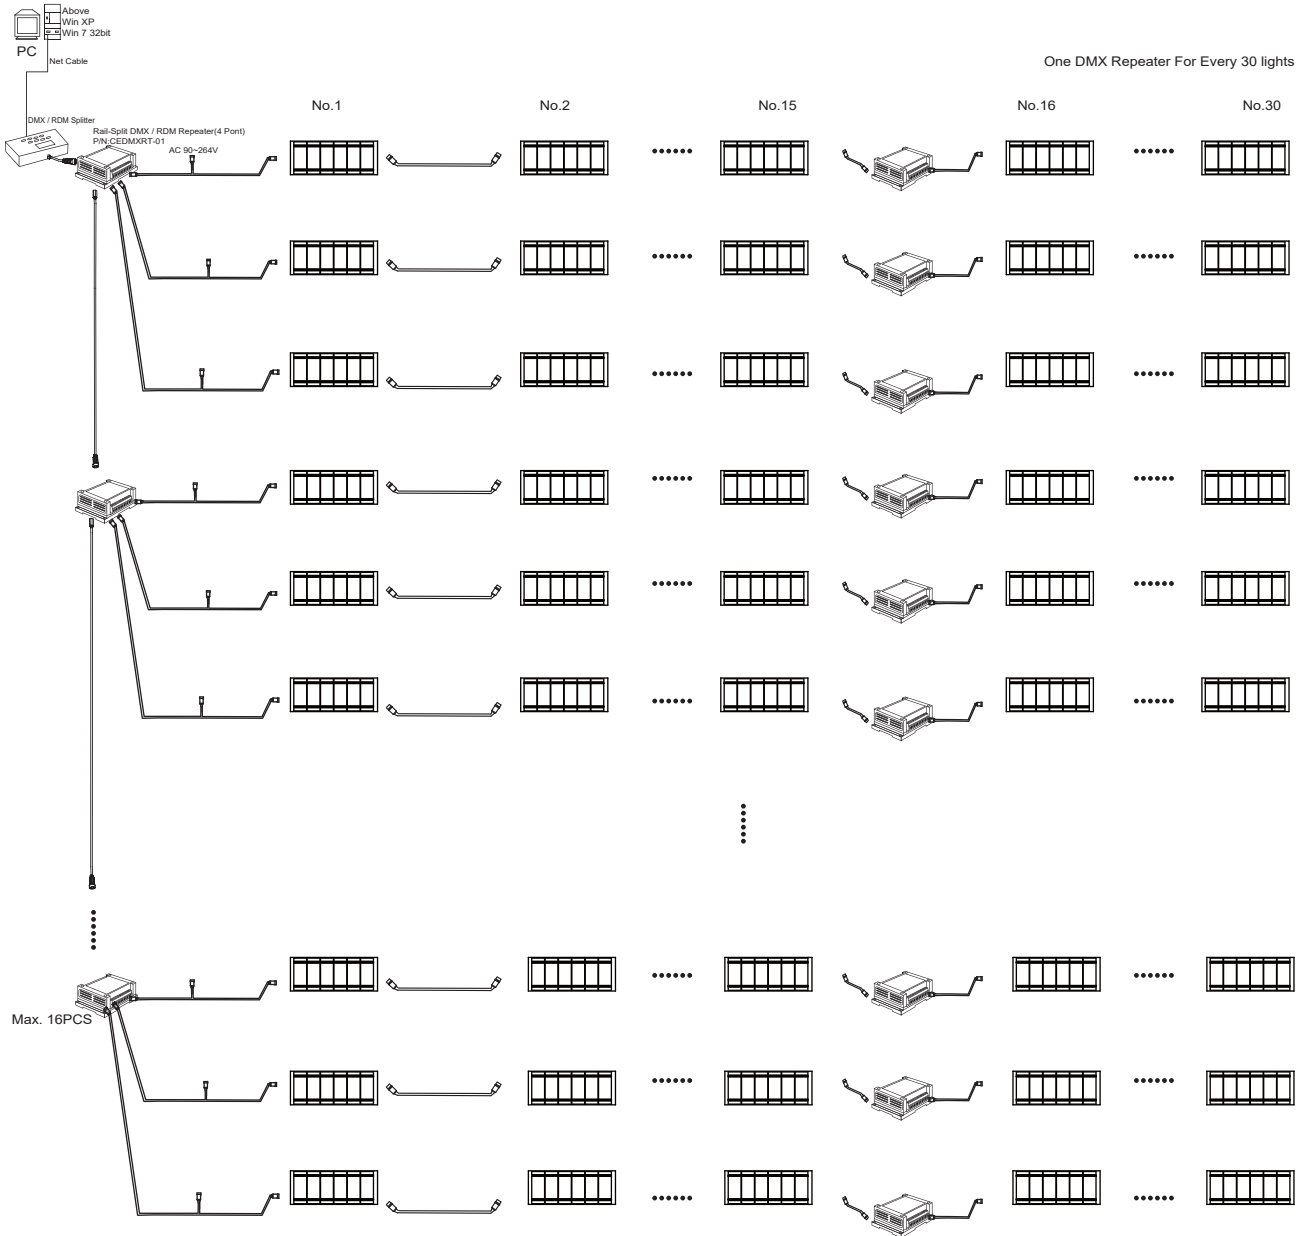

LED Wall Washer Light PANORA II Series

Wiring Diagram for DMX / RDM:

Accessories:

DMX Encoder
P/N: CEENCORDER-02

M21 7core signal whielding extension wire-600mm
P/N: CECEM21-7C-600

Resistor 120 ohm Terminator