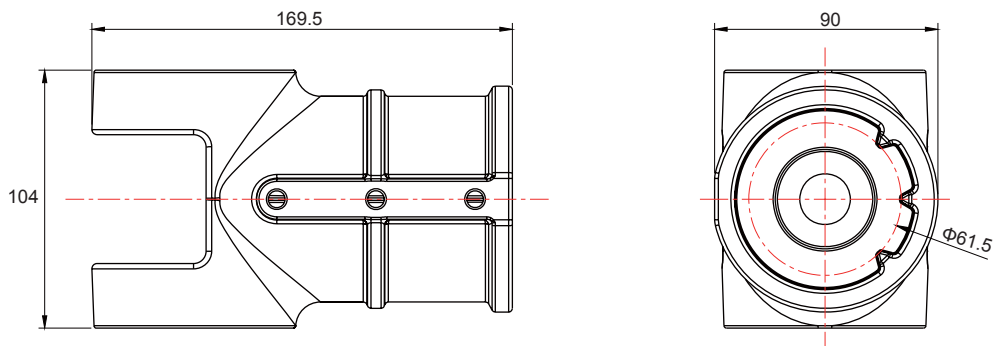

Applications:

- Park Light
- Street Light

Specifications:

Power	130W / 140W / 150W
Qty of LEDs	280PCS (5x56)
Input Voltage	AC 200-240V 50/60Hz
Driver Efficiency	>90%
Power Factor	>0.95
Total Harmonic Distortion	<20%
Beam Angle	150°x90°
Color Rendering Index	>70
Luminaire Efficacy	135lm/W (2700K), 145lm/W (3000K), 150lm/W (4000K), 155lm/W (6500K)
LED Source Efficacy	150lm/W (2700K), 170lm/W (3000K), 175lm/W (4000K), 180lm/W (6500K)
Operating Temperature	-20°C~50°C
LED Source	CREE / LUMILEDS / NICHIA / OSRAM
Life Time	50,000 Hours
Operating Humidity	0~100%RH
Finishing Materials	Aluminum and Polycarbonate (Anti-UV)
IK Index	IK 08
Body Color	Silver Grey
RAL Color Code	RAL 7001
Net Weight	5202g

Structure Detail:

Accessories:

1. Lamp Pole Arm $\Phi 60\text{mm}$
P/N: CEGOAMR-60

2. Lamp Pole Arm $\Phi 70\text{mm}$
P/N: CEGOAMR-70

Unit: mm