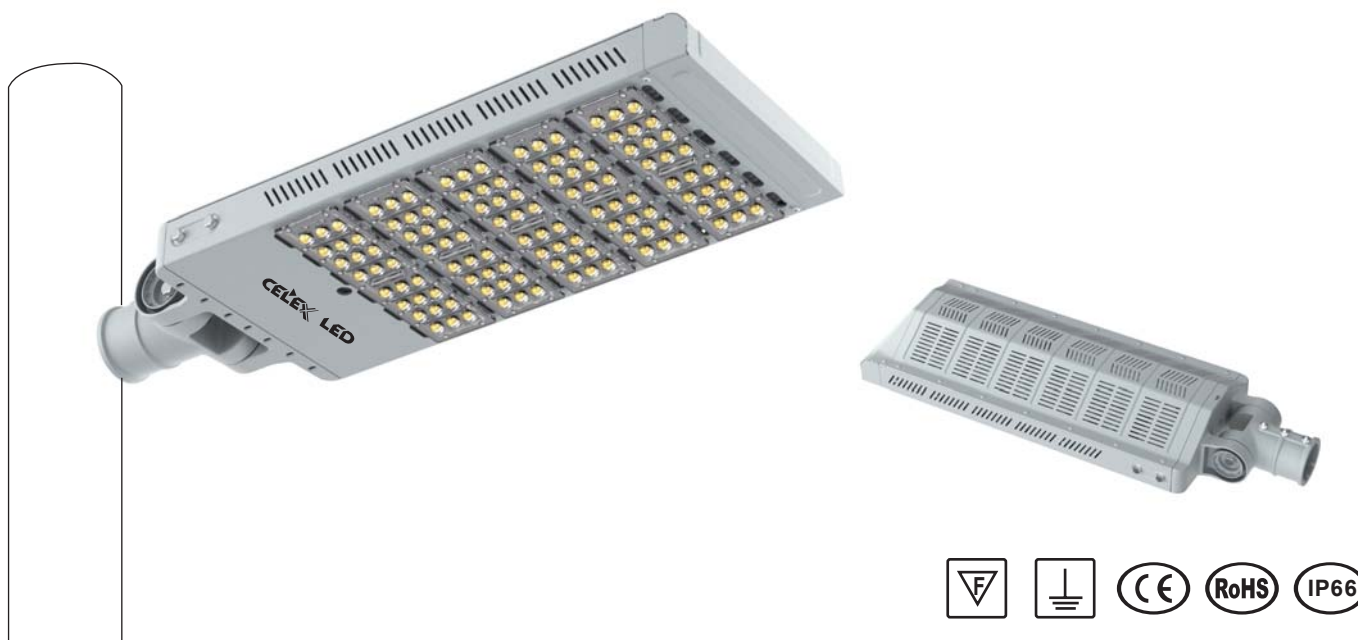

LEGO Series (CE) (RoHS) (IP66)

LEGO series LED street light features with simple and fashion design, it is built under modern design concept which is reliable and energy-saving. with modern design and high efficiency LED driver technology LEGO provides excellent solutions for roadway illumination. LEGO LED street light not only meet large project's lighting requirement but also meet the concept of city sustainable development.

Product Dimensions:

Luminous Intensity Distribution Diagram:

Isocandela Diagram:

Manufacturing Quality Standard:

• ISO 9001:2008

LED Luminaire Standard:

- EN/IEC 60598-1
- EN/IEC 60598-2-1
- EN/IEC 60598-2-2
- EN/IEC 60529
- EN/IEC 62471-2
- IEC 62612
- EN/IEC 60968
- IEC 62560
- EN/IEC 60061-1
- EN 13032-1
- EN 13032-2
- EN/IEC 62471
- EN/IEC 60825
- EN 60061-1

Features:

- Anode oxidized 6063 aluminum alloy and polycarbonate cover
- Protected against dust entry and water jets IP66
- Built-in IP66 class II Meanwell LED driver complied with UL, CSA, TUV and EMC standard
- High power factor (>0.9) and power efficiency design
- Adjustable Lamp pole Arm design easy to install and maintain
- The upward light ratio of luminaire less than 2%
- Optional: 10KV surge protection

Applications:

- Park Light
- Street Light

Specifications:

Power	130W / 140W / 150W
Qty of LEDs	280PCS (5x56)
Input Voltage	AC 200-240V 50/60Hz
Driver Efficiency	>90%
Power Factor	>0.95
Total Harmonic Distortion	<20%
Beam Angle	150°x90°
Color Rendering Index	>70
Luminaire Efficacy	135lm/W (2700K), 145lm/W (3000K), 150lm/W (4000K), 155lm/W (6500K)
LED Source Efficacy	150lm/W (2700K), 170lm/W (3000K), 175lm/W (4000K), 180lm/W (6500K)
Operating Temperature	-20°C~50°C
LED Source	CREE / LUMILEDS / NICHIA / OSRAM
Life Time	50,000 Hours
Operating Humidity	0~100%RH
Finishing Materials	Aluminum and Polycarbonate (Anti-UV)
IK Index	IK 08
Body Color	Silver Grey
RAL Color Code	RAL 7001
Net Weight	5202g