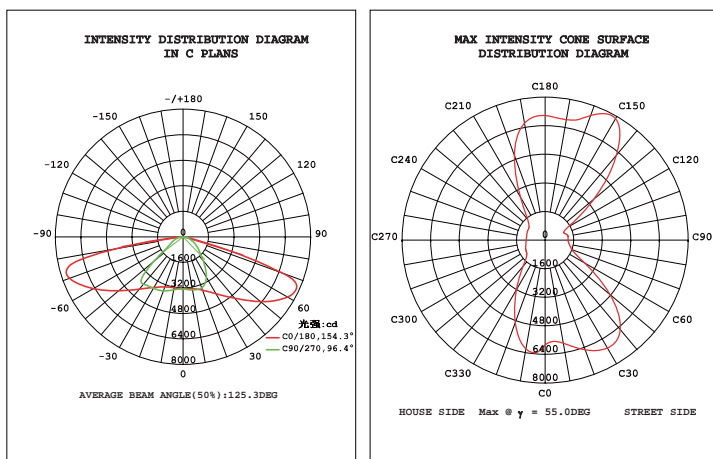

Product Dimensions:

Luminous Intensity Distribution Diagram:

Isocandela Diagram:

Manufacturing Quality Standard:

• ISO 9001:2008

LED Luminaire Standard:

- EN/IEC 60598-1
- EN/IEC 60598-2-1
- EN/IEC 60598-2-2
- EN/IEC 60529
- EN/IEC 62471-2
- IEC 62612
- EN/IEC 60968
- IEC 62560
- EN/IEC 60061-1
- EN 13032-1
- EN 13032-2
- EN/IEC 62471
- EN/IEC 60825
- EN 60061-1

Applications:

- Park Light
- Street Light

Specifications:

Power	130W / 140W / 150W
Qty of LEDs	280PCS (5x56)
Input Voltage	AC 200-240V 50/60Hz
Driver Efficiency	>90%
Power Factor	>0.95
Total Harmonic Distortion	<20%
Beam Angle	150°x90°
Color Rendering Index	>70
Luminaire Efficacy	135lm/W (2700K), 145lm/W (3000K), 150lm/W (4000K), 155lm/W (6500K)
LED Source Efficacy	150lm/W (2700K), 170lm/W (3000K), 175lm/W (4000K), 180lm/W (6500K)
Operating Temperature	-20°C~50°C
LED Source	CREE / LUMILEDS / NICHIA / OSRAM
Life Time	50,000 Hours
Operating Humidity	0~100%RH
Finishing Materials	Aluminum and Polycarbonate (Anti-UV)
IK Index	IK 08
Body Color	Silver Grey
RAL Color Code	RAL 7001
Net Weight	5202g