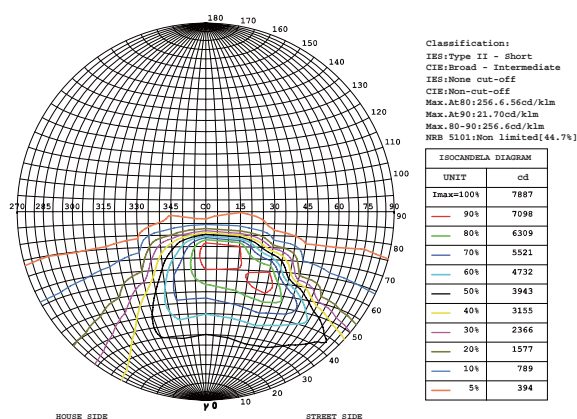

Product Dimensions:

Luminous Intensity Distribution Diagram:

Isocandela Diagram:

Manufacturing Quality Standard:

• ISO 9001:2008

LED Luminaire Standard:

- EN/IEC 60598-1
- EN/IEC 60598-2-1
- EN/IEC 60598-2-2
- EN/IEC 60529
- EN/IEC 62471-2
- IEC 62612
- EN/IEC 60968
- IEC 62560
- EN/IEC 60061-1
- EN 13032-1
- EN 13032-2
- EN/IEC 62471
- EN/IEC 60825
- EN 60061-1

Applications:

- Park Light
- Street Light

Specifications:

Power	130W / 140W / 150W
Qty of LEDs	280PCS (5x56)
Input Voltage	AC 200-240V 50/60Hz
Driver Efficiency	>90%
Power Factor	>0.95
Total Harmonic Distortion	<20%
Beam Angle	150°x90°
Color Rendering Index	>70
Luminaire Efficacy	135lm/W (2700K), 145lm/W (3000K), 150lm/W (4000K), 155lm/W (6500K)
LED Source Efficacy	150lm/W (2700K), 170lm/W (3000K), 175lm/W (4000K), 180lm/W (6500K)
Operating Temperature	-20°C~50°C
LED Source	CREE / LUMILEDS / NICHIA / OSRAM
Life Time	50,000 Hours
Operating Humidity	0~100%RH
Finishing Materials	Aluminum and Polycarbonate (Anti-UV)
IK Index	IK 08
Body Color	Silver Grey
RAL Color Code	RAL 7001
Net Weight	5202g