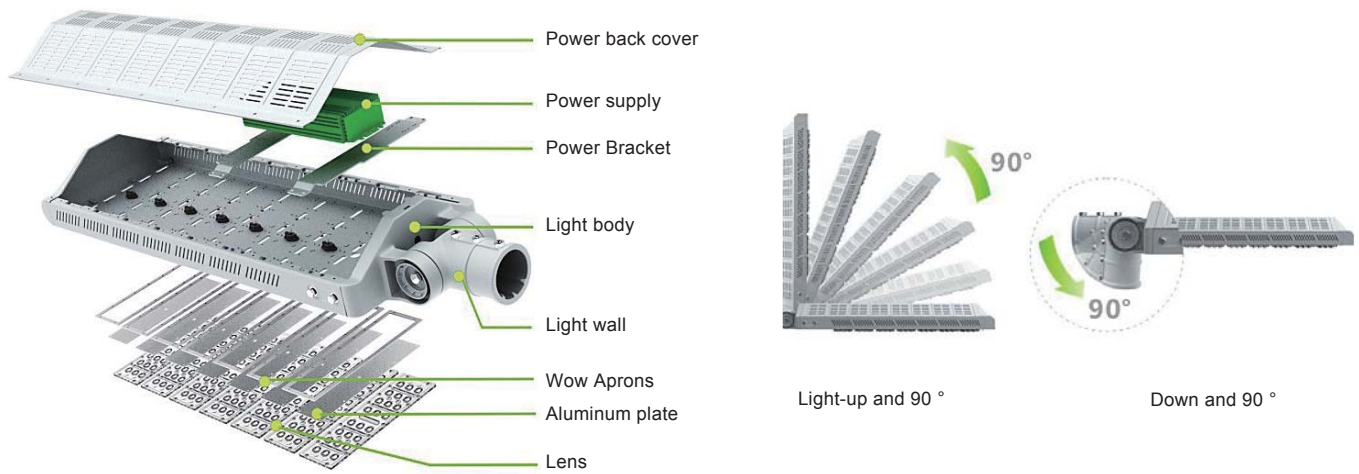

Structure Detail: