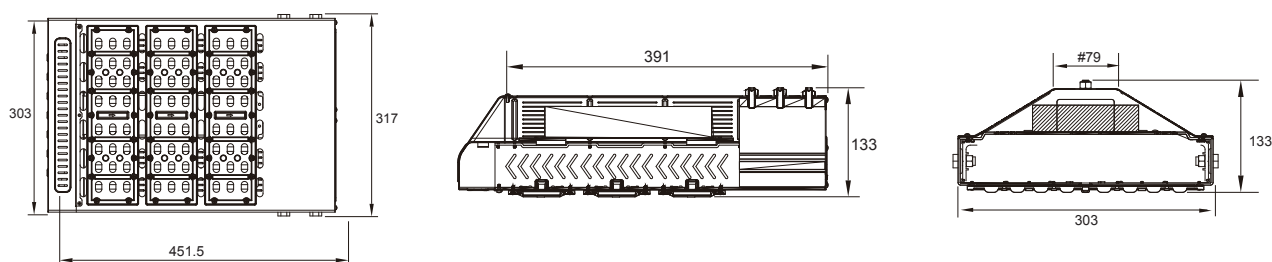

Ordering Part No.:

Brand Name	Lighting Type	Power	Color Temperature	Beam Angle	Series Name	Function
CE: CELEX	SL: Street Light	60W 160W 80W 180W 90W 200W 120W 240W 150W	W: 3000K N: 4000K D: 5000K C: 6500K	S: 70° x 150°	LII: LEGO II Series	N: Switch In(ON/OFF) V:0~10V Dimming D:Dali Dimming P:Programmable

Product Dimensions:

Power: 60W / 80W

Power: 90W / 120W

Power: 120W / 160W

Power: 150W / 200W

Power: 180W / 240W