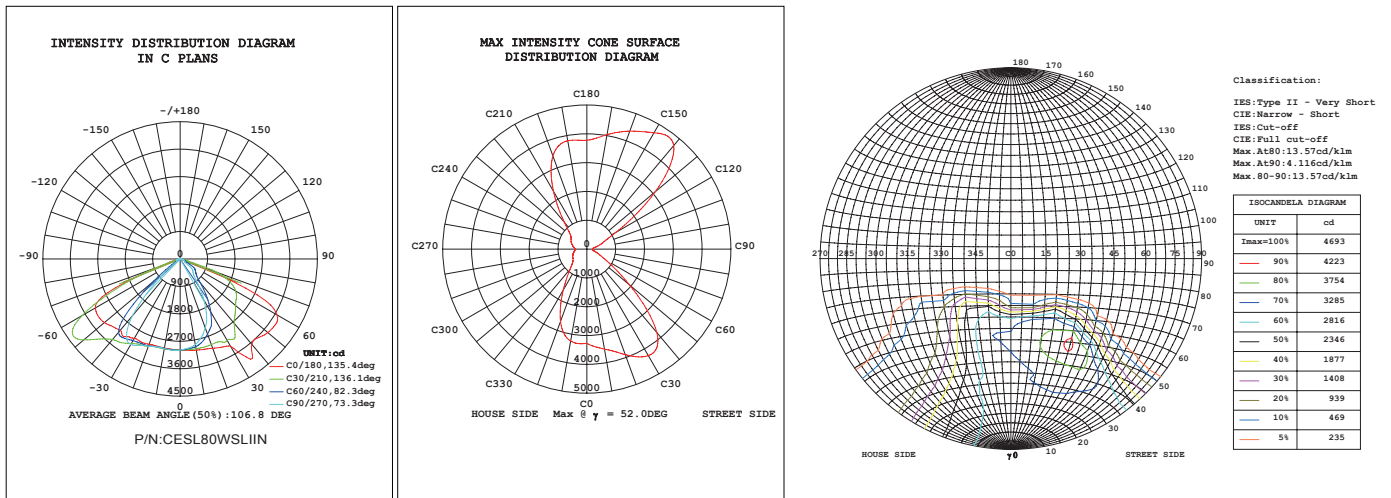

Luminous Intensity Distribution Diagram:

Manufacturing Quality Standard:

- ISO 9001:2008

LED Luminaire Standard:

- EN/IEC 60598-1
- EN/IEC 60598-2-1
- EN/IEC 60598-2-2
- EN/IEC 60529
- EN/IEC 62471-2
- IEC 62612
- EN/IEC 60968
- IEC 62560
- EN/IEC 60061-1
- EN 13032-1
- EN 13032-2
- EN/IEC 62471
- EN/IEC 60825
- EN 60061-1

Applications:

- Park Light
- Street Light
- Road Light

Specifications:

Power	60W / 80W	90W / 120W	120W / 160W	150W / 200W	180W / 240W
Qty of Module	2	3	4	5	6
Input Voltage	AC 180-305V 50/60Hz				
Surge Protection	10KV				
Power Factor	>0.95				
Beam Angle	70° x 150°				
Color Rendering Index	≥70				
Luminaire Efficacy	115lm/W(3000K), 120lm/W(4000K), 125lm/W(5000K), 130lm/W(6500K)				
LED Efficacy	140lm/W(3000K), 145lm/W(4000K), 150lm/W(5000K), 160lm/W(6500K)				
LED Source	LUMILEDS				
Operating Temperature	-40°C~50°C				
Operating Humidity	10-90%RH				
LED Lifetime	50,000 Hours				
Finishing Materials	Aluminum Alloy and Anti UV Polycarbonate				
IK Index	IK08				
Body Color	Silver Grey				
RAL Color Code	RAL7001				

Ordering Part No.:

Brand Name	Lighting Type	Power	Color Temperature	Beam Angle	Series Name	Function
CE: CELEX	SL: Street Light	60W 160W 80W 180W 90W 200W 120W 240W 150W	W: 3000K N: 4000K D: 5000K C: 6500K	S: 70° x 150°	LII: LEGO II Series	N: Switch In(ON/OFF) V:0~10V Dimming D:Dali Dimming P:Programmable

Product Dimensions:

Power: 60W / 80W

Power: 90W / 120W

Power: 120W / 160W

Power: 150W / 200W

Power: 180W / 240W