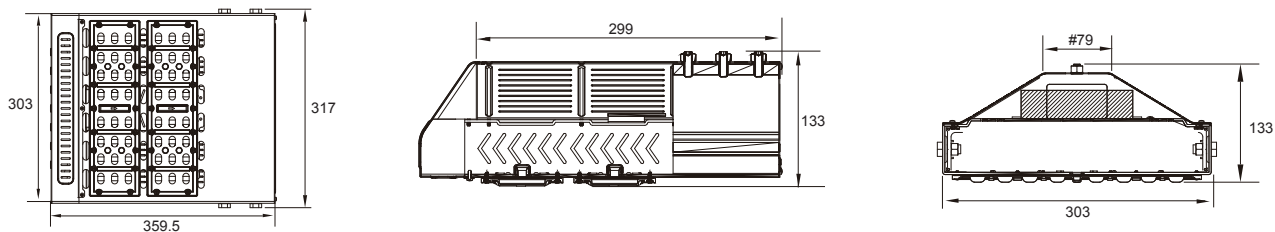

Applications:

- Park Light
- Street Light
- Road Light

Specifications:

Power	60W / 80W	90W / 120W	120W / 160W	150W / 200W	180W / 240W
Qty of Module	2	3	4	5	6
Input Voltage	AC 180-305V 50/60Hz				
Surge Protection	10KV				
Power Factor	>0.95				
Beam Angle	70° x 150°				
Color Rendering Index	≥70				
Luminaire Efficacy	115lm/W(3000K), 120lm/W(4000K), 125lm/W(5000K), 130lm/W(6500K)				
LED Efficacy	140lm/W(3000K), 145lm/W(4000K), 150lm/W(5000K), 160lm/W(6500K)				
LED Source	LUMILEDS				
Operating Temperature	-40°C~50°C				
Operating Humidity	10-90%RH				
LED Lifetime	50,000 Hours				
Finishing Materials	Aluminum Alloy and Anti UV Polycarbonate				
IK Index	IK08				
Body Color	Silver Grey				
RAL Color Code	RAL7001				

Ordering Part No.:

Brand Name	Lighting Type	Power	Color Temperature	Beam Angle	Series Name	Function
CE: CELEX	SL: Street Light	60W 160W 80W 180W 90W 200W 120W 240W 150W	W: 3000K N: 4000K D: 5000K C: 6500K	S: 70° x 150°	LII: LEGO II Series	N: Switch In(ON/OFF) V:0~10V Dimming D:Dali Dimming P:Programmable

Product Dimensions:

Power: 60W / 80W

Power: 90W / 120W

Power: 120W / 160W

Power: 150W / 200W

Power: 180W / 240W