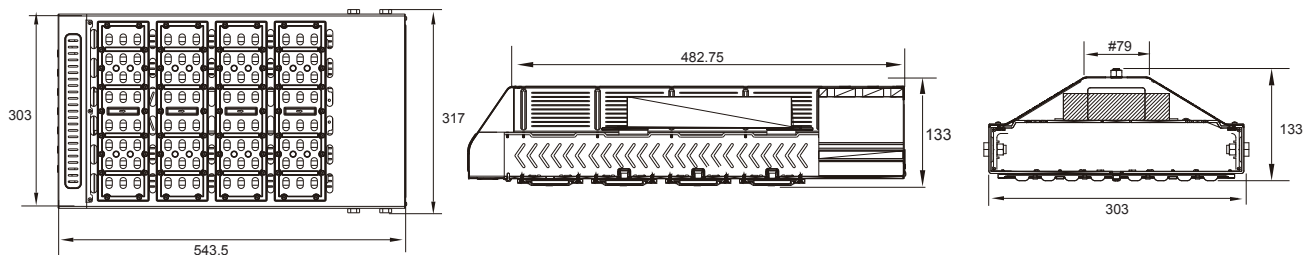

Ordering Part No.:

Brand Name	Lighting Type	Power	Color Temperature	Beam Angle	Series Name	Function
CE: CELEX	SL: Street Light	60W 160W 80W 180W 90W 200W 120W 240W 150W	W: 3000K N: 4000K D: 5000K C: 6500K	S: 70° x 150°	LII: LEGO II Series	N: Switch In(ON/OFF) V:0~10V Dimming D:Dali Dimming P:Programmable

Product Dimensions:

Power: 60W / 80W

Power: 90W / 120W

Power: 120W / 160W

Power: 150W / 200W

Power: 180W / 240W