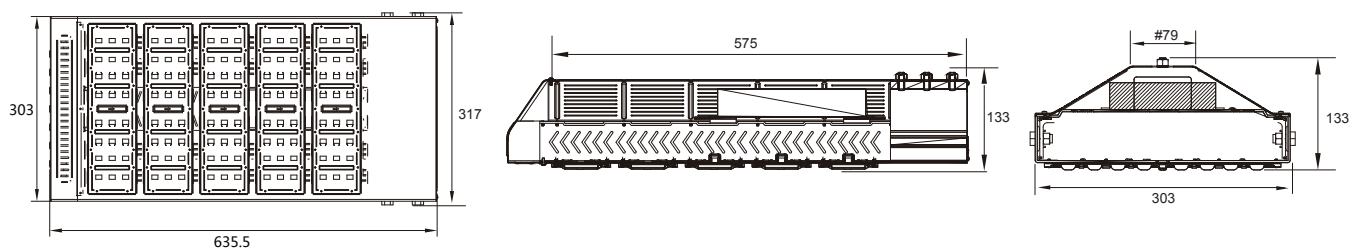

Ordering Part No.:

Brand Name	Lighting Type	Power	Color Temperature	Beam Angle	Series Name	Function
CE: CELEX	SL: Street Light	60W 160W 80W 180W 90W 200W 120W 240W 150W	W: 3000K N: 4000K D: 5000K C: 6500K	S: 70° x 150°	LII: LEGO II Series	N: Switch In(ON/OFF) V:0~10V Dimming D:Dali Dimming P:Programmable

Product Dimensions:

Power: 60W / 80W

Power: 90W / 120W

Power: 120W / 160W

Power: 150W / 200W

Power: 180W / 240W