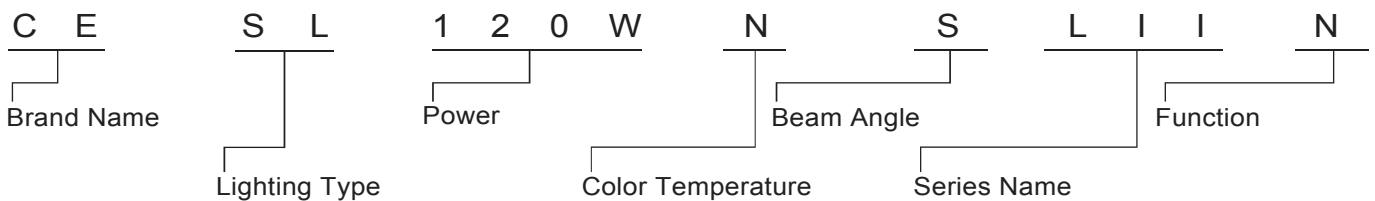

Applications:

- Park Light
- Street Light
- Road Light

Specifications:

Power	60W / 80W	90W / 120W	120W / 160W	150W / 200W	180W / 240W
Qty of Module	2	3	4	5	6
Input Voltage	AC 180-305V 50/60Hz				
Surge Protection	10KV				
Power Factor	>0.95				
Beam Angle	70° x 150°				
Color Rendering Index	≥70				
Luminaire Efficacy	115lm/W(3000K), 120lm/W(4000K), 125lm/W(5000K), 130lm/W(6500K)				
LED Efficacy	140lm/W(3000K), 145lm/W(4000K), 150lm/W(5000K), 160lm/W(6500K)				
LED Source	LUMILEDS				
Operating Temperature	-40°C~50°C				
Operating Humidity	10-90%RH				
LED Lifetime	50,000 Hours				
Finishing Materials	Aluminum Alloy and Anti UV Polycarbonate				
IK Index	IK08				
Body Color	Silver Grey				
RAL Color Code	RAL7001				

Ordering Part No.:

Brand Name	Lighting Type	Power	Color Temperature	Beam Angle	Series Name	Function
CE: CELEX	SL: Street Light	60W 160W 80W 180W 90W 200W 120W 240W 150W	W: 3000K N: 4000K D: 5000K C: 6500K	S: 70° x 150°	LII: LEGO II Series	N: Switch In(ON/OFF) V:0~10V Dimming D:Dali Dimming P:Programmable