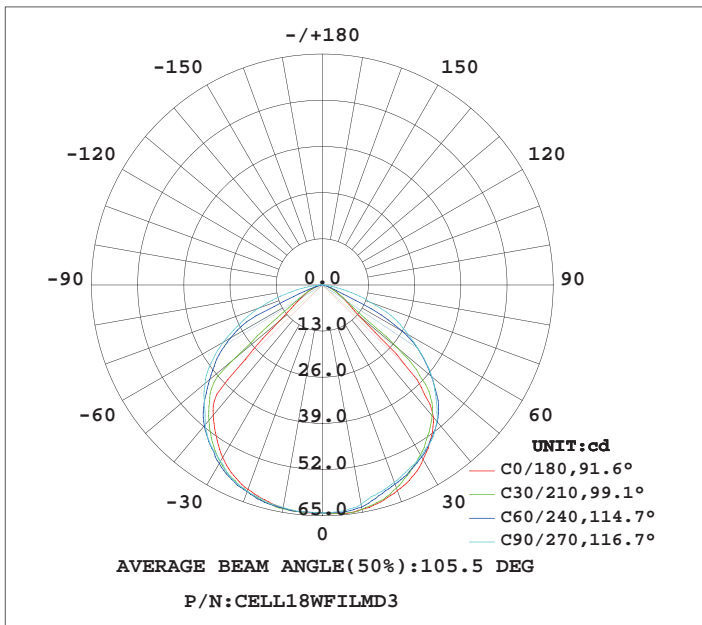

Luminous Intensity Distribution Diagram: