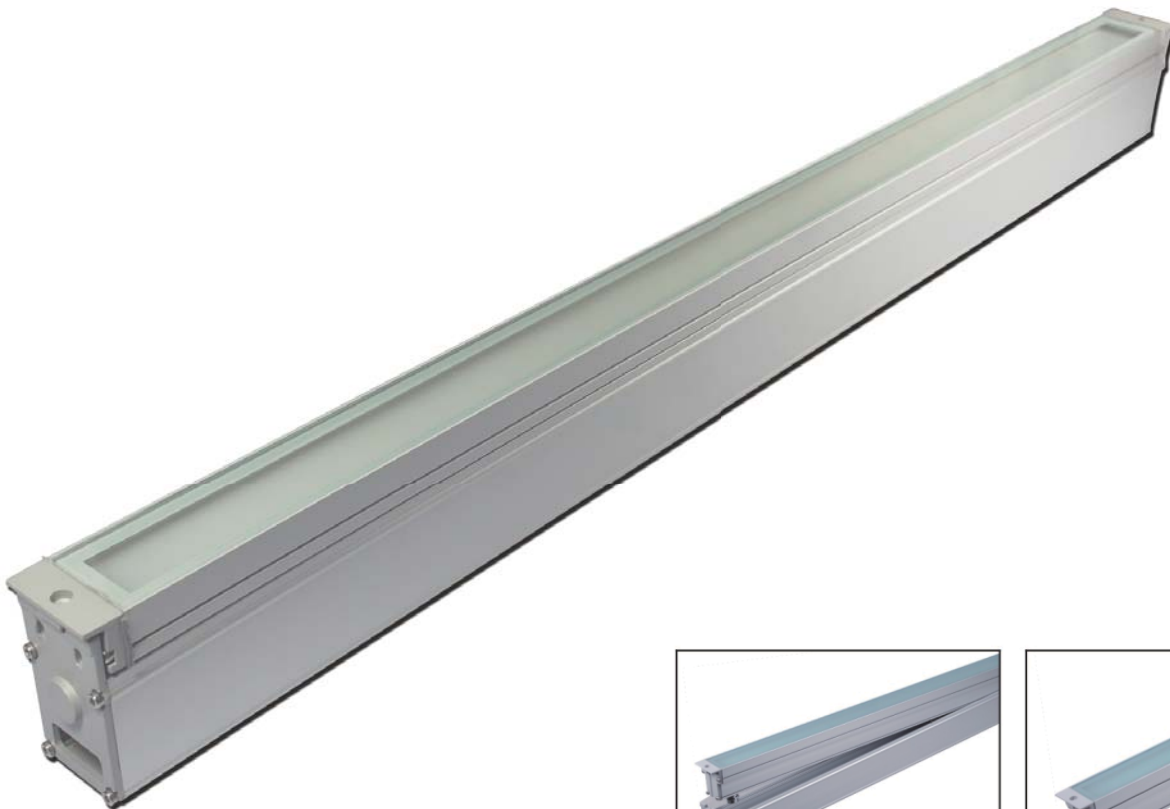

LED Linear Light ISON Series (Recessed Mounted)

CELEX^{LED}

Description:

ISON series LED Linear light is a outdoor linear fixture available in four dimensions: 360mm / 620mm / 1200mm. It has monocolour, RGB LEDs able to be controlled by DMX. This product suits perfectly to architectural contour lighting on buildings, ornamental colour washing effects or integration instructors and facades. It's as well a great alternative to urban furniture due to its IP67 protection rating.

Features:

- Recessed-mounted Type
- Comply with DMX512 (1990)
- Integrated fire-resistant (V0) IP67 U.S.A 6 Pin connectors
- Display to 16,777,216 colors in RGB version
- Frame per second:>100 FPS at DMX512 control
- Dimmable range:0-255 steps at DMX512 dimming control
- 256 gradations for RGB version individually
- Built-in constant current circuit with PWM signal > 400Hz
- Multiple optical fire-resistant (UL94) PMMA lens to distribute narrow, widely and symmetric beam angles

Applications:

- Outdoor plaza
- The house of contours
- Bridges
- Landscape lighting

ISON Series

Product Dimensions:

Luminous Intensity Distribution Diagram:

Lux Distribution:

Manufacturing Quality Standard: