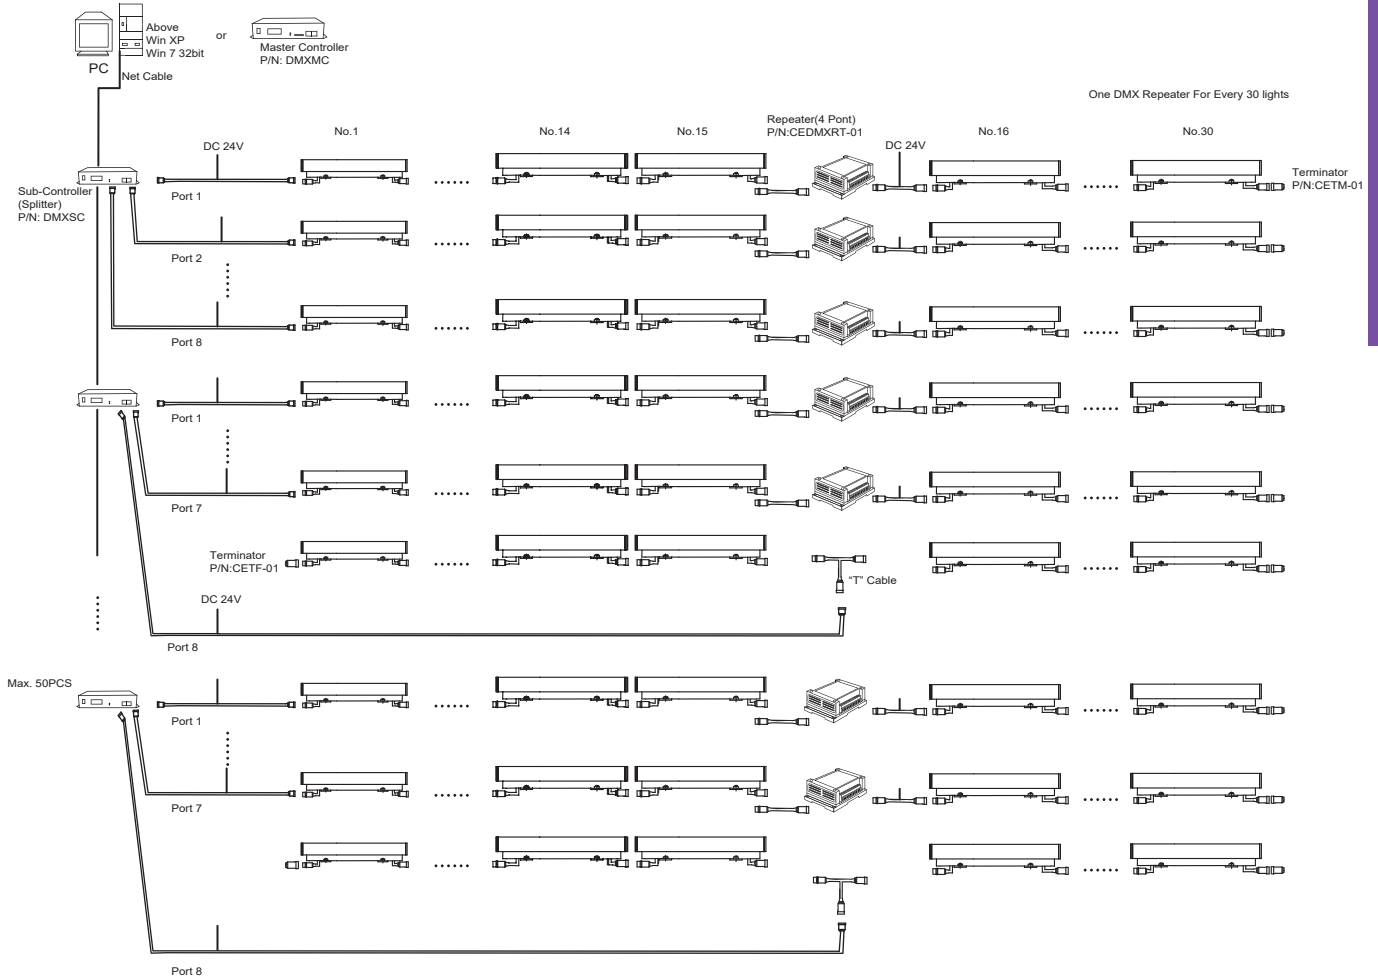

LED Linear Light ISON Series

DMX Controllers: