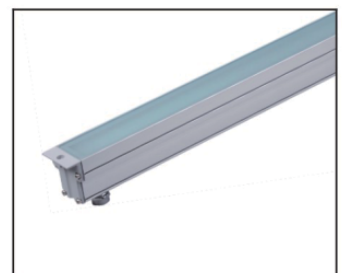

LED Linear Light ISON Series (Recessed Mounted)

CELEX^{LED}

Description:

ISON series LED Linear light is a outdoor linear fixture available in four dimensions: 360mm / 620mm / 1200mm. It has monocolour, RGB LEDs able to be controlled by DMX. This product suits perfectly to architectural contour lighting on buildings, ornamental colour washing effects or integration instructors and facades. It's as well a great alternative to urban furniture due to its IP67 protection rating.

Features:

- Recessed-mounted Type
- Comply with DMX512 (1990)
- Integrated fire-resistant (V0) IP67 U.S.A 6 Pin connectors
- Display to 16,777,216 colors in RGB version
- Frame per second:>100 FPS at DMX512 control
- Dimmable range:0-255 steps at DMX512 dimming control
- 256 gradations for RGB version individually
- Built-in constant current circuit with PWM signal > 400Hz
- Multiple optical fire-resistant (UL94) PMMA lens to distribute narrow, widely and symmetric beam angles

Applications:

- Outdoor plaza
- The house of contours
- Bridges
- Landscape lighting

ISON Series