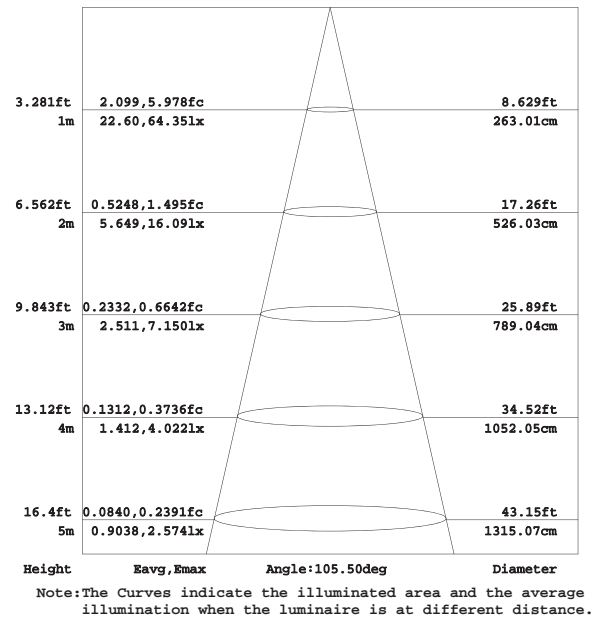

Lux Distribution:

Manufacturing Quality Standard:

- ISO 9001:2008

LED Luminaire Standard:

- EN/IEC 60598-1
- EN/IEC 60598-2-1
- EN/IEC 60598-2-2
- EN/IEC 60529
- EN/IEC 62471-2
- IEC 62612
- EN/IEC 60968
- IEC 62560
- EN/IEC 60061-1
- EN 13032-1
- EN 13032-2
- EN/IEC 62471
- EN/IEC 60825
- EN 60061-1
- UL

Electronic Driver Standard:

- EN/IEC 61347-1
- EN/IEC 61347-2-13
- EN/IEC 62384
- EN/IEC 61000-3-2
- EN/IEC 61000-3-3
- EN/IEC 61547
- EN 55015(CISPR 15)

LED Module Standard:

- IEC 62031
- IEC 60838-2-2

LED Light Photometric Standard:

- CIE; TM14; LM-75; IES; LDT; CEN; CIB

RoHS Standard:

- EPA3050B
- EN 1122B
- IEC 62321
- EPA3052
- EPA3060A
- EPA7196A
- EPA3540C
- EPA8270D

LED Luminaire Performance:

- LM-80-08
- Switching cycle:100,000x