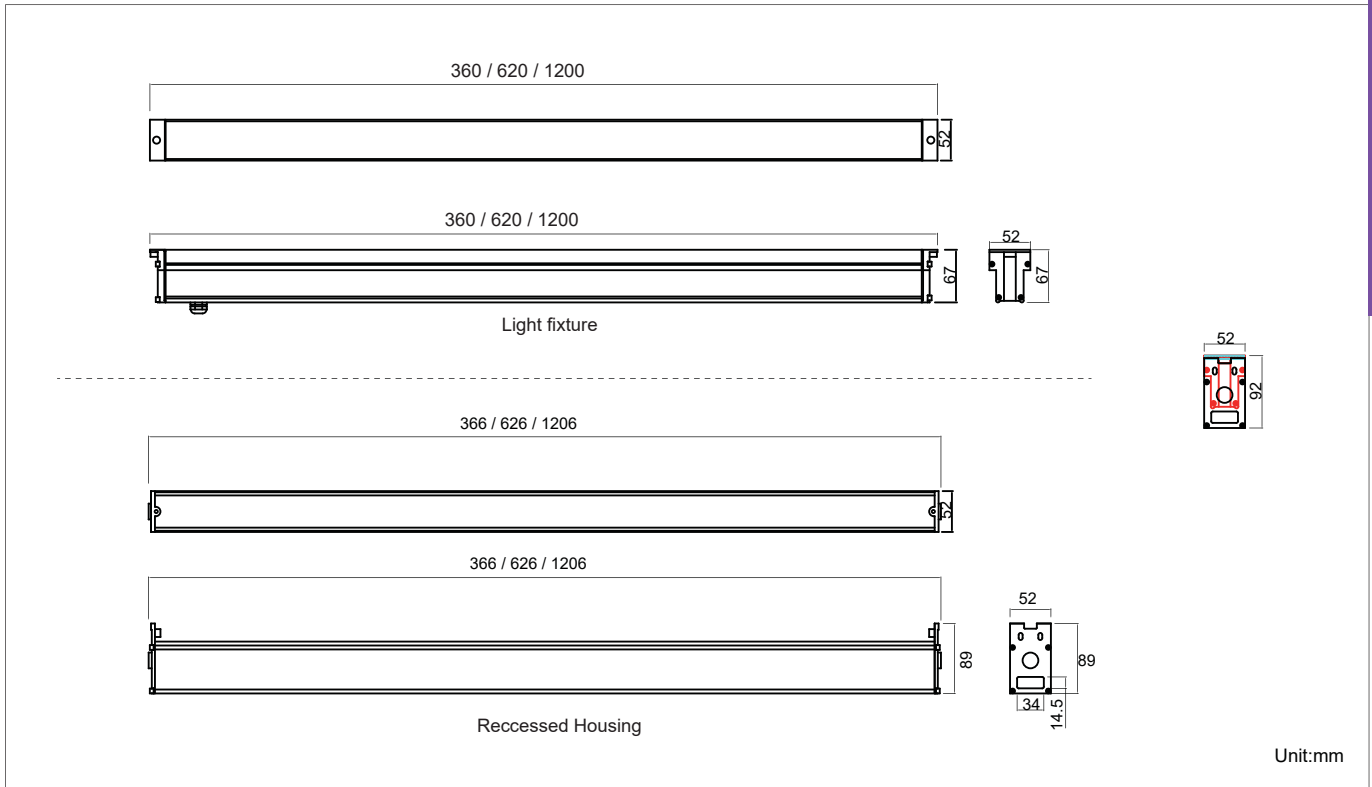

Product Dimensions: