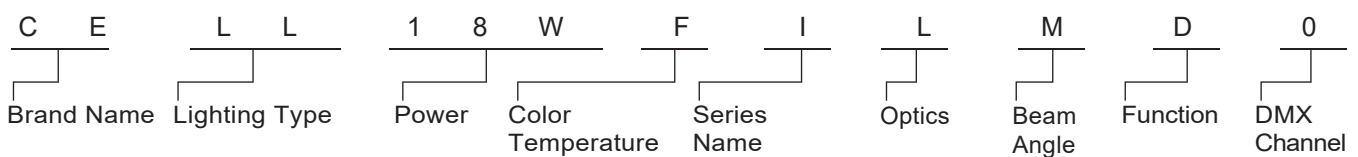

Specifications:

Power	36W	18W	9W
Size (Length)	1200mm	620mm	360mm
Net Weight	4kg	2.24kg	1.2kg
Qty of LEDs	36PCS	18PCS	9PCS
Pixels(Sections) per Luminaire	1Pixels (Max)	1Pixels (Max)	1Pixels (Max)
DMX512 Channel per Luminaire	1 Channel (Mono Color) 3 Channels (RGB)	1 Channel (Mono Color) 3 Channels (RGB)	1 Channel (Mono Color) 3 Channels (RGB)
Input Voltage	DC 24V		
Control Protocol(optional)	DMX512		
Beam Angle	Symmetric Lens: 10° / 25° / 30° / 45° / 60° / 10°x30° / 10°x40° / 10°x50° / 10°x60° / 15°x40° / 30°x60°		
Color Rendering Index	85		
Luminaire Efficacy	75lm/w(2700K), 80lm/w(3000K), 90lm/w(4000K), 95lm/w(5000K), 100lm/w(6500K),	20lm/w(RGB), 10lm/w(Blue 450-460nm), 50lm/w(Red 620-630nm), 65lm/w(Green 520-530nm), 30lm/w(Yellow 590-595nm),	
LED Source Efficacy	90lm/w(2700K), 95lm/w(3000K), 110lm/w(4000K), 115lm/w(5000K), 120lm/w (6500K),	35lm/w(RGB), 20lm/w(Blue 450-460nm), 70lm/w(Red 620-630nm), 80lm/w(Green 520-530nm), 50lm/w(Yellow 589-595nm)	
LED Source	CREE		
Life Time	50,000 Hours		
Operating Temperature	-20°C-70°C		
Operating Humidity	10%-90%RH		
Finishing Materials	Aluminum and Tempered Glass (Clear or Frosted)		
Body Color	Sliver / Matte Black / Matte Grey / Tailor-made		
RAL Color Code	9006 / 9017 / 7042 /		

Ordering Part No.:

Brand Name	Lighting Type	Power	Color Temperature	Series Name	Optics	Beam Angle	Function	DMX Channel
CE: CELEX	LL: Linear Light	09W 18W 36W	O: 2700K W: 3000K N: 4000K D: 5000K C: 6500K R: Red(620~630nm) G: Green(520~530nm) B: Blue(450~460nm) Y: Yellow(590~595nm) F: Full Color(RGB)	I: ISON Series	L: Lens (Symmetric)	XS:10° S:12° M:30° L:45° X:60° XSM:10°x30° XSL:10°x40° XSLZ:10°x50° XLX:10°x60° SL:15°x40° MX:30°x60°	D: DMX 512 +DC 24V L: DC 24V	0 1 3