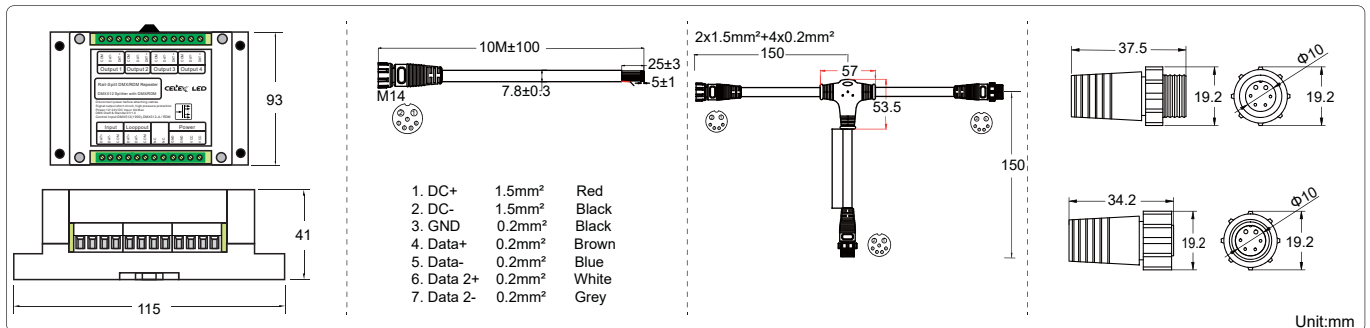

Accessories:

DMX Repeater
P/N: CEDMXRT-01

M14 7core signal shielding
extension wire-10m
P/N: CECEM14-7C-10M

M14 7 Core "T" Cable-150mm
P/N: CECEM14-7C-T

M14 Resistor 120 ohm Terminator
P/N: CETM-01   P/N: CETF-01