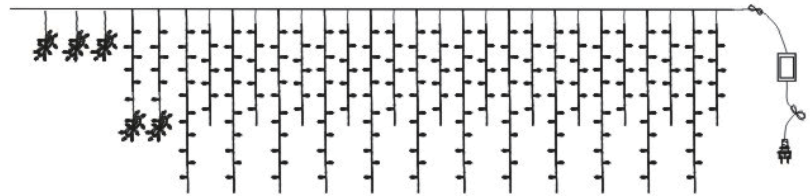

LED Light String ICE Series

CELEX LED

## Light String ICE Series

Led lamp festival color changes  
Give a person with starry waterfall like water  
In the quiet night vision for a joy and ornament

Structure Diagram:

Products Characteristics:

LED Docking light strings are the strings of ordinary lights at both ends with docking plugs which make the string unlimited connections.

- 1.Safe and easy to install; 2.long life; less power; reused; 3.Convenient for replacement; 4.Optional colors.

Specifications:

Part No	Voltage (V)	LED Qty (pcs)	Length (m)	Vertical Length (m)	Circuit /nutant pcs	Function	Power (W)	Packing Size (m)
CELSI96X-8N	DC24	96	2	0.2~0.6	24 nutant icicle light	Normally on	8.7	0.35x0.35x0.35
CELSI96X-8T	DC24	96	2	0.2~0.6	24 nutant icicle light	Twinkling	8.7	0.35x0.35x0.35
CELSI144X-13N	AC220~240	144	2	0.3~0.9	24 nutant icicle light	Normally on	13.2	0.35x0.35x0.35
CELSI144X-13T	AC220~240	144	2	0.3~0.9	24 nutant icicle light	Twinkling	13.2	0.35x0.35x0.35
CELSI168X-13N	AC220~240	168	2	0.6~0.7~0.8	24 nutant icicle light	Normally on	13.2	0.35x0.35x0.35
CELSI168X-13T	AC220~240	168	2	0.6~0.7~0.8	24 nutant icicle light	Twinkling	13.2	0.35x0.35x0.35
CELSI192X-13N	AC220~240	192	2	0.3~0.5~0.7~0.9	32 nutant icicle light	Normally on	13.2	0.35x0.35x0.35
CELSI192X-13T	AC220~240	192	2	0.3~0.5~0.7~0.9	32 nutant icicle light	Twinkling	13.2	0.35x0.35x0.35
CELSI216X-20N	AC220~240	216	3	0.5~0.6~0.7	36 nutant icicle light	Normally on	19.8	0.35x0.35x0.35
CELSI216X-20T	AC220~240	216	3	0.5~0.6~0.7	36 nutant icicle light	Twinkling	19.8	0.35x0.35x0.35