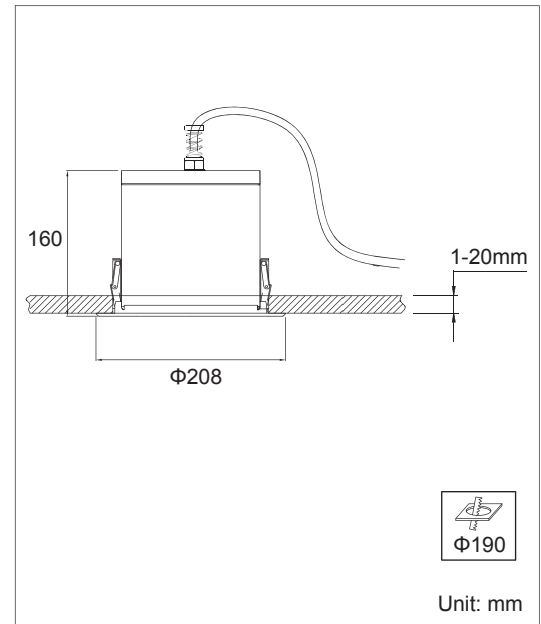

Product Dimensions:

Luminous Intensity Distribution Diagram:

Lux Distribution:

Manufacturing Quality Standard:

- ISO 9001:2008

LED Luminaire Standard:

- EN/IEC 60598-1
- EN/IEC 60598-2-1
- EN/IEC 60598-2-2
- EN/IEC 60529
- EN/IEC 62471-2
- IEC 62612
- EN/IEC 60968
- IEC 62560
- EN/IEC 60061-1
- EN 13032-1
- EN 13032-2
- EN/IEC 62471

Applications:

- Home use
- Hotel Lounges
- Restaurants
- Halls and clubs
- Ballrooms

Specifications:

Power	22W
LED Source	LED COB
Beam Angle	20° / 60°
Input Voltage	AC 100~240V 50/60Hz
Power Factor	>0.9
Color Rendering Index	80
Luminaire Efficacy	70lm/w (2700K), 75lm/w (3000K), 80lm/w (4000K), 85lm/w (5000K), 90lm/w (6500K)
LED Source Efficacy	90lm/w (2700K), 95lm/w (3000K), 100lm/w (4000K), 105lm/w (5000K), 110lm/w (6500K)
Life Time	50,000 Hours at Ta=40°C
Operating Temperature	-20~50°C
Operating Humidity	10%~90%RH
Finishing Materials	Aluminum and Tempered Glass
Body Color	Silver / Black
Net Weight	2.32kg