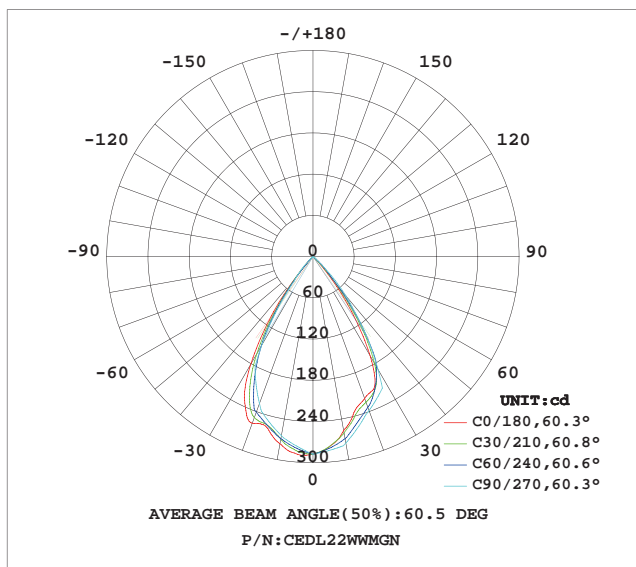

Product Dimensions:

Luminous Intensity Distribution Diagram:

Lux Distribution:

Manufacturing Quality Standard:

- ISO 9001:2008

LED Luminaire Standard:

- EN/IEC 60598-1
- EN/IEC 60598-2-1
- EN/IEC 60598-2-2
- EN/IEC 60529
- EN/IEC 62471-2
- IEC 62612
- EN/IEC 60968
- IEC 62560
- EN/IEC 60061-1
- EN 13032-1
- EN 13032-2
- EN/IEC 62471

Applications:

- Home use
- Hotel Lounges
- Restaurants
- Halls and clubs
- Ballrooms

Specifications:

Power	22W
LED Source	LED COB
Beam Angle	20° / 60°
Input Voltage	AC 100~240V 50/60Hz
Power Factor	>0.9
Color Rendering Index	80
Luminaire Efficacy	70lm/w (2700K), 75lm/w (3000K), 80lm/w (4000K), 85lm/w (5000K), 90lm/w (6500K)
LED Source Efficacy	90lm/w (2700K), 95lm/w (3000K), 100lm/w (4000K), 105lm/w (5000K), 110lm/w (6500K)
Life Time	50,000 Hours at Ta=40°C
Operating Temperature	-20~50°C
Operating Humidity	10%~90%RH
Finishing Materials	Aluminum and Tempered Glass
Body Color	Silver / Black
Net Weight	2.32kg