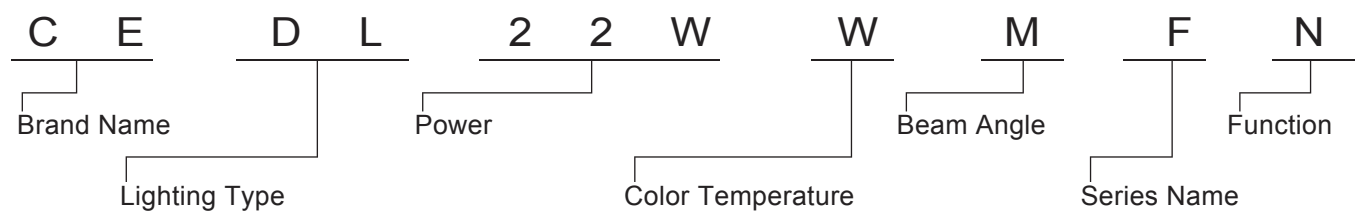

Applications:

- Home use
- Hotel Lounges
- Restaurants
- Halls and clubs
- Ballrooms

Specifications:

Power	22W
LED Source	LED COB
Beam Angle	20° / 60°
Input Voltage	AC 100~240V 50/60Hz
Power Factor	>0.9
Color Rendering Index	80
Luminaire Efficacy	70lm/w (2700K), 75lm/w (3000K), 80lm/w (4000K), 85lm/w (5000K), 90lm/w (6500K)
LED Source Efficacy	90lm/w (2700K), 95lm/w (3000K), 100lm/w (4000K), 105lm/w (5000K), 110lm/w (6500K)
Life Time	50,000 Hours at Ta=40°C
Operating Temperature	-20~50°C
Operating Humidity	10%~90%RH
Finishing Materials	Aluminum and Tempered Glass
Body Color	Silver / Black
Net Weight	2.32kg

Ordering Part No.:

Brand Name	Lighting Type	Power	Color Temperature	Beam Angle	Series Name	Function
CE: CELEX	DL: Down Light	22W	O: 2700K W: 3000K N: 4000K D: 5000K C: 6500K	S:20° M:60°	F: FRISBEE Series	D: DMX 512 Dimming E: Emergency N: Switch In T: Triac dimming Leading Edge V: 1~10V Dimming