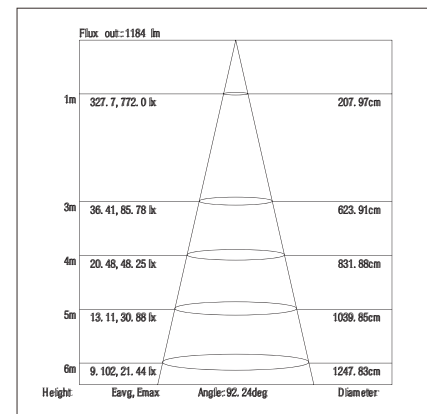

LED Linear Light FORM VIII Series (Pendant Mount Type)

Light Effect

Installation Method:

Pendant (Length:2m or 4m)
P/N: FORM-VIII-P

Product Dimensions:

Luminous Intensity Distribution Diagram & Lux Distribution:

Applications:

- Ballrooms
- Office Rooms
- Hotel Lounges
- Corridor
- Shopping Mall

Specifications:

Power	76W (20W down light / 56W down light)
Size(length)	2507mm
Input Voltage	AC 100~277V 50/60Hz
Power Factor	>0.95
Beam Angle	65°(up light) / 110°(down light)
Color Rendering Index	80
Luminaire Efficacy	80lm/w(2700K), 85lm/w(3000K), 95lm/w(4000K),100lm/w(5000K),105lm/w(6500K)
LED Source Efficacy	90lm/w (2700K), 95lm/w (3000K),110lm/w (4000K),115lm/w (5000K),120lm/w(6500K)
LED Source	Taiwan
Life Time	50,000 Hours at Ta=25°C
Operating Temperature	-20°C~70°C
Operating Humidity	0~90%RH
Installation	Pendant
Finishing Materials	Extruded Aluminium Alloy and UV Resistive PC
Body Color	Silver / White / Black
RAL Color Code	RAL 9006 / RAL 9003 / RAL 9017

Ordering Part No.:

Brand Name	Lighting Type	Power	Color Temperature	Series Name	Function	Installation	Color
CE: CELEX	LL: Linear Light	76W	O: 2700K W: 3000K N: 4000K D: 5000K C: 6500K	FVIII: FORM VIII Series	D:DMX 512 Dimming E:Emergency(3hrs) N:Switch In T:Triac Dimming Leading Edge V:1~10V Dimming I: Dali Dimming	P: Pendant	S: Silver W: White B: Black