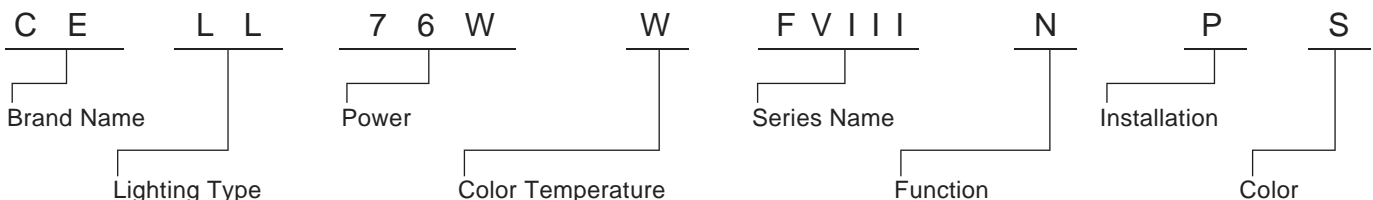

Features:

- Integrated-type LED driver
- Adopts aluminum profile and PC end-caps with no screw, made redesign to get the double emitting effect which based on the origin structure.
- Optimized the anti-leakage design, and the modularized installation method with the emitting design according to aluminum profile to make sure the lighting uniformity with no dazzle.
- Internal power supply with high safe, high efficient and no strobo flash features

Applications:

- Ballrooms
- Office Rooms
- Hotel Lounges
- Corridor
- Shopping Mall

Specifications:

Power	76W (20W down light / 56W down light)
Size(length)	2507mm
Input Voltage	AC 100~277V 50/60Hz
Power Factor	>0.95
Beam Angle	65°(up light) / 110°(down light)
Color Rendering Index	80
Luminaire Efficacy	80lm/w(2700K), 85lm/w(3000K), 95lm/w(4000K),100lm/w(5000K),105lm/w(6500K)
LED Source Efficacy	90lm/w (2700K), 95lm/w (3000K),110lm/w (4000K),115lm/w (5000K),120lm/w(6500K)
LED Source	Taiwan
Life Time	50,000 Hours at Ta=25°C
Operating Temperature	-20°C~70°C
Operating Humidity	0~90%RH
Installation	Pendant
Finishing Materials	Extruded Aluminium Alloy and UV Resistive PC
Body Color	Silver / White / Black
RAL Color Code	RAL 9006 / RAL 9003 / RAL 9017

Ordering Part No.:

Brand Name	Lighting Type	Power	Color Temperature	Series Name	Function	Installation	Color
CE: CELEX	LL: Linear Light	76W	O: 2700K W: 3000K N: 4000K D: 5000K C: 6500K	FVIII: FORM VIII Series	D:DMX 512 Dimming E:Emergency(3hrs) N:Switch In T:Triac Dimming Leading Edge V:1~10V Dimming I: Dali Dimming	P: Pendant	S: Silver W: White B: Black