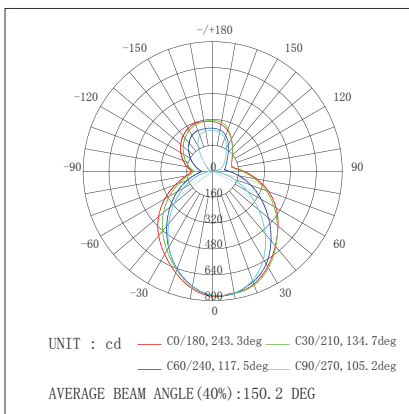

LED Linear Light FORM VIII Series (Pendant Mount Type)

Light Effect

Installation Method:

Pendant (Length:2m or 4m)
P/N: FORM-VIII-P

Product Dimensions:

Luminous Intensity Distribution Diagram & Lux Distribution:

Applications:

- Ballrooms
- Office Rooms
- Hotel Lounges
- Corridor
- Shopping Mall

Specifications:

Power	76W (20W down light / 56W down light)
Size(length)	2507mm
Input Voltage	AC 100~277V 50/60Hz
Power Factor	>0.95
Beam Angle	65°(up light) / 110°(down light)
Color Rendering Index	80
Luminaire Efficacy	80lm/w(2700K), 85lm/w(3000K), 95lm/w(4000K),100lm/w(5000K),105lm/w(6500K)
LED Source Efficacy	90lm/w (2700K), 95lm/w (3000K),110lm/w (4000K),115lm/w (5000K),120lm/w(6500K)
LED Source	Taiwan
Life Time	50,000 Hours at Ta=25°C
Operating Temperature	-20°C~70°C
Operating Humidity	0~90%RH
Installation	Pendant
Finishing Materials	Extruded Aluminium Alloy and UV Resistive PC
Body Color	Silver / White / Black
RAL Color Code	RAL 9006 / RAL 9003 / RAL 9017