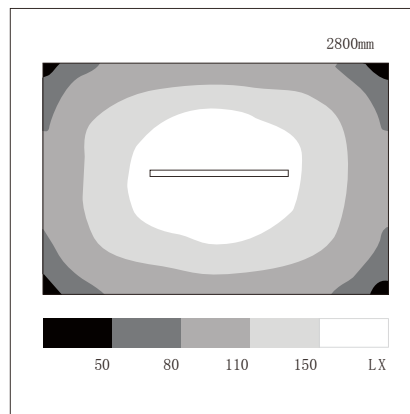

LED Linear Light FORM VIII Series (Pendant Mount Type)

Light Effect

Installation Method:

Pendant (Length:2m or 4m)
P/N: FORM-VIII-P

Product Dimensions:

Luminous Intensity Distribution Diagram & Lux Distribution:

Applications:

- Ballrooms
- Office Rooms
- Hotel Lounges
- Corridor
- Shopping Mall

Specifications:

Power	76W (20W down light / 56W down light)
Size(length)	2507mm
Input Voltage	AC 100~277V 50/60Hz
Power Factor	>0.95
Beam Angle	65°(up light) / 110°(down light)
Color Rendering Index	80
Luminaire Efficacy	80lm/w(2700K), 85lm/w(3000K), 95lm/w(4000K),100lm/w(5000K),105lm/w(6500K)
LED Source Efficacy	90lm/w (2700K), 95lm/w (3000K),110lm/w (4000K),115lm/w (5000K),120lm/w(6500K)
LED Source	Taiwan
Life Time	50,000 Hours at Ta=25°C
Operating Temperature	-20°C~70°C
Operating Humidity	0~90%RH
Installation	Pendant
Finishing Materials	Extruded Aluminium Alloy and UV Resistive PC
Body Color	Silver / White / Black
RAL Color Code	RAL 9006 / RAL 9003 / RAL 9017