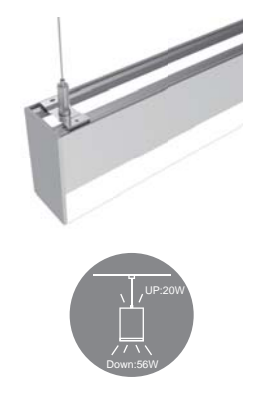

LED Linear Light FORM VIII Series (Pendant Mount Type)

Light Effect

Installation Method:

Pendant (Length:2m or 4m)
P/N: FORM-VIII-P

Product Dimensions:

Luminous Intensity Distribution Diagram & Lux Distribution:

Features:

- Integrated-type LED driver
- Adopts aluminum profile and PC end-caps with no screw, made redesign to get the double emitting effect which based on the origin structure.
- Optimized the anti-leakage design, and the modularized installation method with the emitting design according to aluminum profile to make sure the lighting uniformity with no dazzle.
- Internal power supply with high safe, high efficient and no strobo flash features