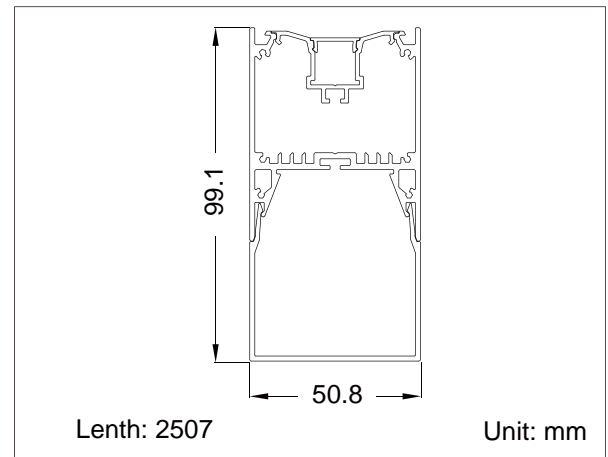

LED Linear Light FORM VIII Series (Pendant Mount Type)

Light Effect

Installation Method:

Pendant (Length:2m or 4m)
P/N: FORM-VIII-P

Product Dimensions:

Luminous Intensity Distribution Diagram & Lux Distribution:

Applications:

- Ballrooms
- Office Rooms
- Hotel Lounges
- Corridor
- Shopping Mall

Specifications:

Power	76W (20W down light / 56W down light)
Size(length)	2507mm
Input Voltage	AC 100~277V 50/60Hz
Power Factor	>0.95
Beam Angle	65°(up light) / 110°(down light)
Color Rendering Index	80
Luminaire Efficacy	80lm/w(2700K), 85lm/w(3000K), 95lm/w(4000K),100lm/w(5000K),105lm/w(6500K)
LED Source Efficacy	90lm/w (2700K), 95lm/w (3000K),110lm/w (4000K),115lm/w (5000K),120lm/w(6500K)
LED Source	Taiwan
Life Time	50,000 Hours at Ta=25°C
Operating Temperature	-20°C~70°C
Operating Humidity	0~90%RH
Installation	Pendant
Finishing Materials	Extruded Aluminium Alloy and UV Resistive PC
Body Color	Silver / White / Black
RAL Color Code	RAL 9006 / RAL 9003 / RAL 9017