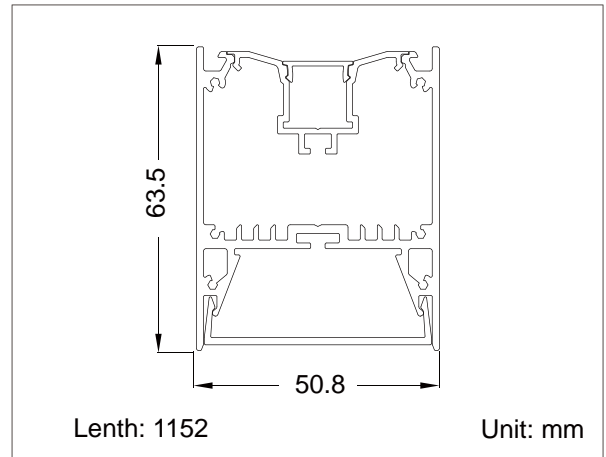

LED Linear Light FORM VII Series (Pendant Mount Type)

Light Effect

Installation Method:

Pendant (Length: 2m or 4m)
P/N: FORM-VII-P

Product Dimensions:

Luminous Intensity Distribution Diagram & Lux Distribution:

Applications:

- Ballrooms
- Office Rooms
- Hotel Lounges
- Corridor
- Shopping Mall

Specifications:

Power	38W (10W up light / 28W down light)
Size(length)	1152mm
Input Voltage	AC 100~277V 50/60Hz
Power Factor	>0.95
Beam Angle	65°(up light) / 105°(down light)
Color Rendering Index	80
Luminaire Efficacy	80lm/w(2700K), 85lm/w(3000K), 95lm/w(4000K), 100lm/w(5000K), 105lm/w(6500K)
LED Source Efficacy	90lm/w (2700K), 95lm/w (3000K), 110lm/w (4000K), 115lm/w (5000K), 120lm/w(6500K)
LED Source	Taiwan
Life Time	50,000 Hours at Ta=25°C
Operating Temperature	-20°C~70°C
Operating Humidity	0~90%RH
Installation	Pendant
Finishing Materials	Extruded Aluminium Alloy and UV Resistive PC
Body Color	Silver / White / Black
RAL Color Code	RAL 9006 / RAL 9003 / RAL 9017