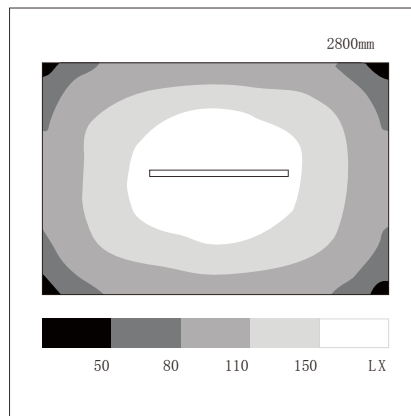

LED Linear Light FORM VII Series (Pendant Mount Type)

Light Effect

Installation Method:

Pendant (Length: 2m or 4m)
P/N: FORM-VII-P

Product Dimensions:

Luminous Intensity Distribution Diagram & Lux Distribution:

Applications:

- Ballrooms
- Office Rooms
- Hotel Lounges
- Corridor
- Shopping Mall

Specifications:

Power	38W (10W up light / 28W down light)
Size(length)	1152mm
Input Voltage	AC 100~277V 50/60Hz
Power Factor	>0.95
Beam Angle	65°(up light) / 105°(down light)
Color Rendering Index	80
Luminaire Efficacy	80lm/w(2700K), 85lm/w(3000K), 95lm/w(4000K), 100lm/w(5000K), 105lm/w(6500K)
LED Source Efficacy	90lm/w (2700K), 95lm/w (3000K), 110lm/w (4000K), 115lm/w (5000K), 120lm/w(6500K)
LED Source	Taiwan
Life Time	50,000 Hours at Ta=25°C
Operating Temperature	-20°C~70°C
Operating Humidity	0~90%RH
Installation	Pendant
Finishing Materials	Extruded Aluminium Alloy and UV Resistive PC
Body Color	Silver / White / Black
RAL Color Code	RAL 9006 / RAL 9003 / RAL 9017