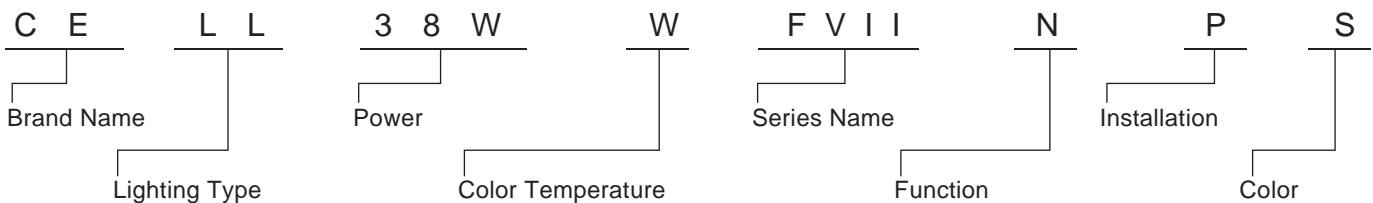

Features:

- Integrated-type LED driver
- Adopts aluminum profile and PC end-caps with no screw, made redesign to get the double emitting effect which based on the origin structure.
- Optimized the anti-leakage design, and the modularized installation method with the emitting design according to aluminum profile to make sure the lighting uniformity with no dazzle.
- Internal power supply with high safe, high efficient and no strobo flash features

Applications:

- Ballrooms
- Office Rooms
- Hotel Lounges
- Corridor
- Shopping Mall

Specifications:

Power	38W (10W up light / 28W down light)
Size(length)	1152mm
Input Voltage	AC 100~277V 50/60Hz
Power Factor	>0.95
Beam Angle	65°(up light) / 105°(down light)
Color Rendering Index	80
Luminaire Efficacy	80lm/w(2700K), 85lm/w(3000K), 95lm/w(4000K), 100lm/w(5000K), 105lm/w(6500K)
LED Source Efficacy	90lm/w (2700K), 95lm/w (3000K), 110lm/w (4000K), 115lm/w (5000K), 120lm/w(6500K)
LED Source	Taiwan
Life Time	50,000 Hours at Ta=25°C
Operating Temperature	-20°C~70°C
Operating Humidity	0~90%RH
Installation	Pendant
Finishing Materials	Extruded Aluminium Alloy and UV Resistive PC
Body Color	Silver / White / Black
RAL Color Code	RAL 9006 / RAL 9003 / RAL 9017

Ordering Part No.:

Brand Name	Lighting Type	Power	Color Temperature	Series Name	Function	Installation	Color
CE: CELEX	LL: Linear Light	38W	O: 2700K W: 3000K N: 4000K D: 5000K C: 6500K	FVII: FORM VII Series	D:DMX 512 Dimming E:Emergency(3hrs) N:Switch In T:Triac Dimming Leading Edge V:1~10V Dimming I: Dali Dimming	P: Pendant	S: Silver W: White B: Black