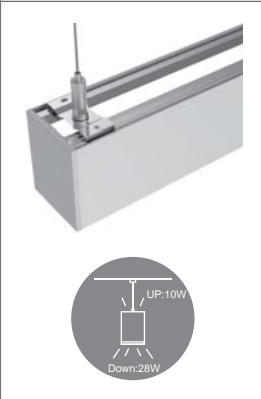

LED Linear Light FORM VII Series (Pendant Mount Type)

Light Effect

Installation Method:

Pendant (Length: 2m or 4m)
P/N: FORM-VII-P

Product Dimensions:

Luminous Intensity Distribution Diagram & Lux Distribution:

Features:

- Integrated-type LED driver
- Adopts aluminum profile and PC end-caps with no screw, made redesign to get the double emitting effect which based on the origin structure.
- Optimized the anti-leakage design, and the modularized installation method with the emitting design according to aluminum profile to make sure the lighting uniformity with no dazzle.
- Internal power supply with high safe, high efficient and no strobo flash features