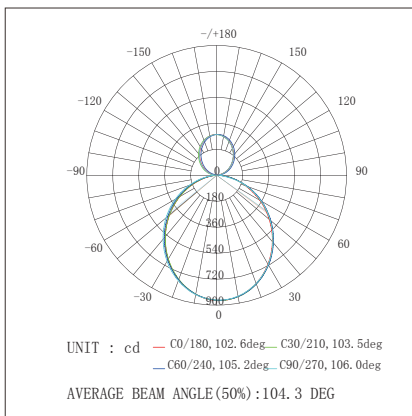

LED Linear Light FORM VII Series (Pendant Mount Type)

Light Effect

Installation Method:

Pendant (Length: 2m or 4m)
P/N: FORM-VII-P

Product Dimensions:

Luminous Intensity Distribution Diagram & Lux Distribution:

Applications:

- Ballrooms
- Office Rooms
- Hotel Lounges
- Corridor
- Shopping Mall

Specifications:

Power	38W (10W up light / 28W down light)
Size(length)	1152mm
Input Voltage	AC 100~277V 50/60Hz
Power Factor	>0.95
Beam Angle	65°(up light) / 105°(down light)
Color Rendering Index	80
Luminaire Efficacy	80lm/w(2700K), 85lm/w(3000K), 95lm/w(4000K), 100lm/w(5000K), 105lm/w(6500K)
LED Source Efficacy	90lm/w (2700K), 95lm/w (3000K), 110lm/w (4000K), 115lm/w (5000K), 120lm/w(6500K)
LED Source	Taiwan
Life Time	50,000 Hours at Ta=25°C
Operating Temperature	-20°C~70°C
Operating Humidity	0~90%RH
Installation	Pendant
Finishing Materials	Extruded Aluminium Alloy and UV Resistive PC
Body Color	Silver / White / Black
RAL Color Code	RAL 9006 / RAL 9003 / RAL 9017

Ordering Part No.:

Brand Name	Lighting Type	Power	Color Temperature	Series Name	Function	Installation	Color
CE: CELEX	LL: Linear Light	38W	O: 2700K W: 3000K N: 4000K D: 5000K C: 6500K	FVII: FORM VII Series	D:DMX 512 Dimming E:Emergency(3hrs) N:Switch In T:Triac Dimming Leading Edge V:1~10V Dimming I: Dali Dimming	P: Pendant	S: Silver W: White B: Black