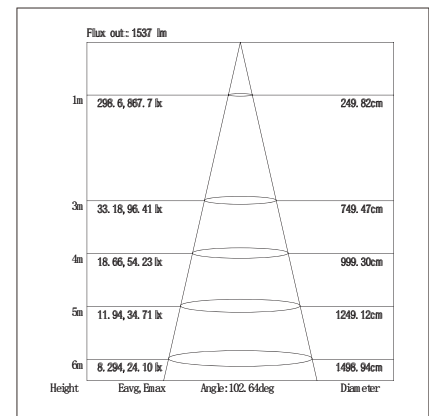

LED Linear Light FORM VII Series (Pendant Mount Type)

Light Effect

Installation Method:

Pendant (Length: 2m or 4m)
P/N: FORM-VII-P

Product Dimensions:

Luminous Intensity Distribution Diagram & Lux Distribution:

Applications:

- Ballrooms
- Office Rooms
- Hotel Lounges
- Corridor
- Shopping Mall

Specifications:

Power	38W (10W up light / 28W down light)
Size(length)	1152mm
Input Voltage	AC 100~277V 50/60Hz
Power Factor	>0.95
Beam Angle	65°(up light) / 105°(down light)
Color Rendering Index	80
Luminaire Efficacy	80lm/w(2700K), 85lm/w(3000K), 95lm/w(4000K), 100lm/w(5000K), 105lm/w(6500K)
LED Source Efficacy	90lm/w (2700K), 95lm/w (3000K), 110lm/w (4000K), 115lm/w (5000K), 120lm/w(6500K)
LED Source	Taiwan
Life Time	50,000 Hours at Ta=25°C
Operating Temperature	-20°C~70°C
Operating Humidity	0~90%RH
Installation	Pendant
Finishing Materials	Extruded Aluminium Alloy and UV Resistive PC
Body Color	Silver / White / Black
RAL Color Code	RAL 9006 / RAL 9003 / RAL 9017

Ordering Part No.:

Brand Name	Lighting Type	Power	Color Temperature	Series Name	Function	Installation	Color
CE: CELEX	LL: Linear Light	38W	O: 2700K W: 3000K N: 4000K D: 5000K C: 6500K	FVII: FORM VII Series	D:DMX 512 Dimming E:Emergency(3hrs) N:Switch In T:Triac Dimming Leading Edge V:1~10V Dimming I: Dali Dimming	P: Pendant	S: Silver W: White B: Black