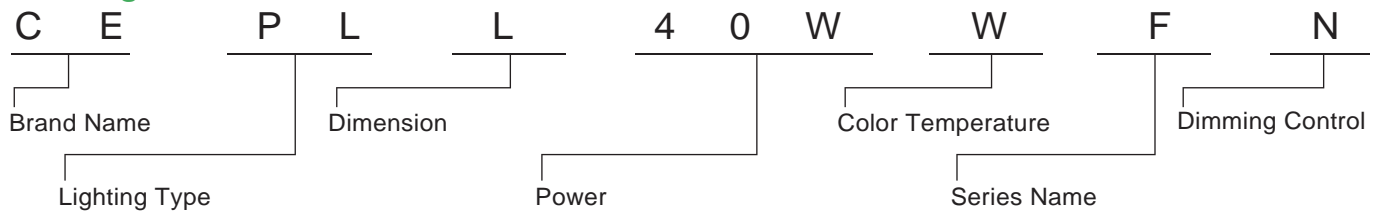

Features:

- Recessed Type
- Easy to install on Ceiling T Bar
- High efficiency and uniformity of light emission
- Light-efficient power design >0.85
- Good thermal dissipation design
- Cool beam avoids heat degeneration
- Energy saving and environment friendly
- Optional 0~10V dimming driver
- Optional DMX dimming driver
- Optional dali dimming driver

Applications:

- Area: Indoor use only
- Purpose: Commercial Lighting, Office Lighting, Residential Lighting, Cabinet Lighting etc

Specifications:

Power	20W	30W	40W	40W/55W	55W/80W
Dimension (LxW mm)	295x295	595x295	595x595	1195x295	1195x595
Input Voltage	AC 100~240V 50/60Hz				
Power Factor	>0.9				
Dimming Control	Triac Leading Edge / DMX 512 / 0~10V / Dali				
Beam Angle	120°				
Color Rendering Index	80				
Luminaire Efficacy	* 75lm/w (2700K), * 80lm/w (3000K), * 95lm/w (4000K), * 100lm/w (5000K), * 105lm/w(6500K)				
LED Source Efficacy	* 95lm/w (2700K), * 100lm/w (3000K), * 110lm/w (4000K), * 115lm/w (5000K), * 120lm/w (6500K)				
Operating Temperature	-20~50°C				
LED Source	Samsung				
Life Time	50,000 Hours				
Operating Humidity	10%~90%RH				
Finishing Materials	Aluminum and Polycarbonate.				
Body Color	Milky White Cover / Silver Trim				

Ordering Part No.: