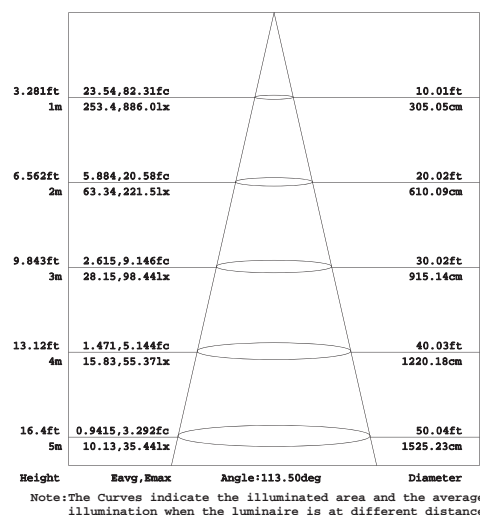

Lux Distribution:

Manufacturing Quality Standard:

- ISO 9001:2008

LED Luminaire Standard:

- EN/IEC 60598-1
- EN/IEC 60598-2-1
- EN/IEC 60598-2-2
- EN/IEC 60529
- EN/IEC 62471-2
- IEC 62612
- EN/IEC 60968
- IEC 62560
- EN/IEC 60061-1
- EN 13032-1
- EN 13032-2
- EN/IEC 62471

LED Module Standard:

- IEC 62031
- IEC 60838-2-2

Electronic Driver Standard:

- EN/IEC 61347-1
- EN/IEC 61347-2-13
- EN/IEC 62384
- EN/IEC 61000-3-2
- EN/IEC 61000-3-3
- EN/IEC 61547
- EN 55015(CISPR 15)

LED Light Photometric Standard:

- CIE; TM14; LM-75; IES; LDT; CEN; CIB

RoHS Standard:

- EPA3050B
- EN 1122
- IEC 62321
- EPA3052
- EPA3060A
- EPA7196A
- EPA3540C
- EPA8270C

LED Luminaire Performance:

- LM-80-08
- Switching cycle:100,000x