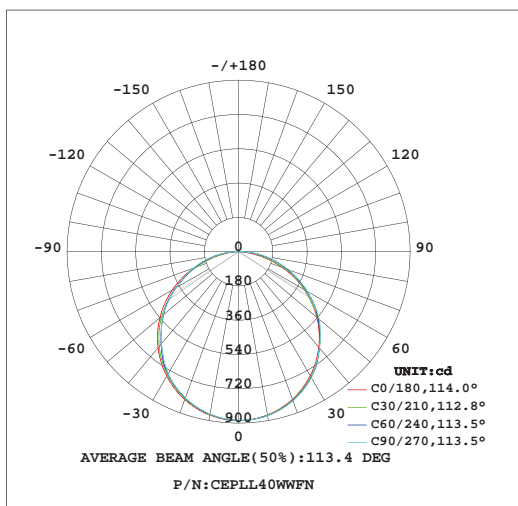

### Product Dimensions:

### Luminous Intensity Distribution Diagram:

### Specifications:

Power	20W	30W	40W	40W/55W	55W/80W
Dimension (LxW mm)	295x295	595x295	595x595	1195x295	1195x595
Input Voltage	AC 100~240V 50/60Hz				
Power Factor	>0.9				
Dimming Control	Triac Leading Edge / DMX 512 / 0~10V / Dali				
Beam Angle	120°				
Color Rendering Index	80				
Luminaire Efficacy	* 75lm/w (2700K), * 80lm/w (3000K), * 95lm/w (4000K), * 100lm/w (5000K), * 105lm/w(6500K)				
LED Source Efficacy	* 95lm/w (2700K), * 100lm/w (3000K), * 110lm/w (4000K), * 115lm/w (5000K), * 120lm/w (6500K)				
Operating Temperature	-20~50°C				
LED Source	Samsung				
Life Time	50,000 Hours				
Operating Humidity	10%~90%RH				
Finishing Materials	Aluminum and Polycarbonate.				
Body Color	Milky White Cover / Silver Trim				