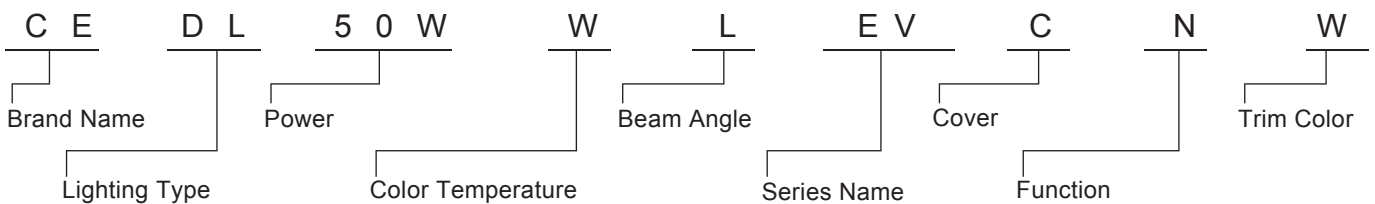

## Ordering Part No.:

Brand Name	Lighting Type	Power	Color Temperature	Beam Angle	Series Name	Cover Diffuser	Function	Trim Color
CE: CELEX	DL: Down Light	35W 40W 50W	O: 2700K W: 3000K N: 4000K D: 5000K C: 6500K	S: 15° M: 20° L: 24° W: 40° X: 60°	EV: EGY V Series	C: Clear Polycarbonate	D:DMX 512 Dimming E:Emergency(3hrs) N:Switch In T:Triac Dimming Leading Edge V:1~10V Dimming I: Dali Dimming	W: Matte White B: Matte Black