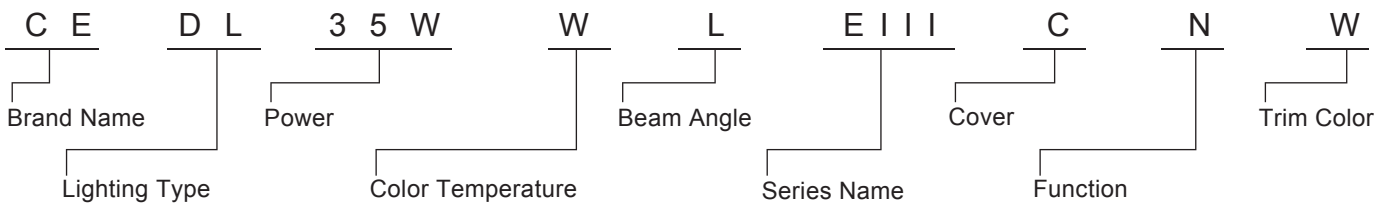

## Ordering Part No.:

Brand Name	Lighting Type	Power	Color Temperature	Beam Angle	Series Name	Cover Diffuser	Function	Trim Color
CE: CELEX	DL: Down Light	25W 30W 35W	O: 2700K W: 3000K N: 4000K D: 5000K C: 6500K	S: 15° M: 20° L: 24° W: 40° X: 60°	EIII: EGY III Series	C: Clear Polycarbonate	D:DMX 512 Dimming E:Emergency(3hrs) N:Switch In T:Triac Dimming Leading Edge V:1~10V Dimming I: Dali Dimming	W: Matte White B: Matte Black