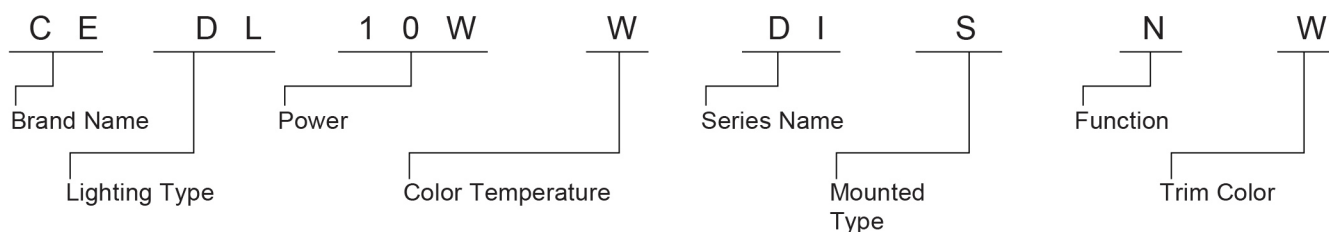

Applications:

- Home use
- Hotel Lounges
- Restaurants
- Halls and clubs
- Ballrooms

Specifications:

Power	10W / 13W
Light Source	SMD
Beam Angle	85°
Power Factor	>0.9
Input Voltage	AC 220~240V 50/60Hz
Color Rendering Index	80
Luminaire Efficacy	* 70lm/w (3000K), * 80lm/w (4000K), * 95lm/w (6500K)
LED Source Efficacy	* 95lm/w (3000K), * 105lm/w (4000K), *120lm/w (6500K)
Life Time	50,000 Hours
Operating Temperature	-20°C~50°C
Operating Humidity	10%~90%RH
Finishing Materials	Aluminum and Polycarbonate
Body Color	Matte White / Matte Black
Net Weight	380g

Ordering Part No.:

Brand Name	Lighting Type	Power	Color Temperature	Series Name	Mounted Type	Function	Trim Color
CE: CELEX	DL: Down Light	10W 13W	W: 3000K N: 4000K C: 6500K	DI: DASO I Series	S: Surface Mouted	E:Emergency(2hrs) N:Switch In	W: Matte White B: Matte Black