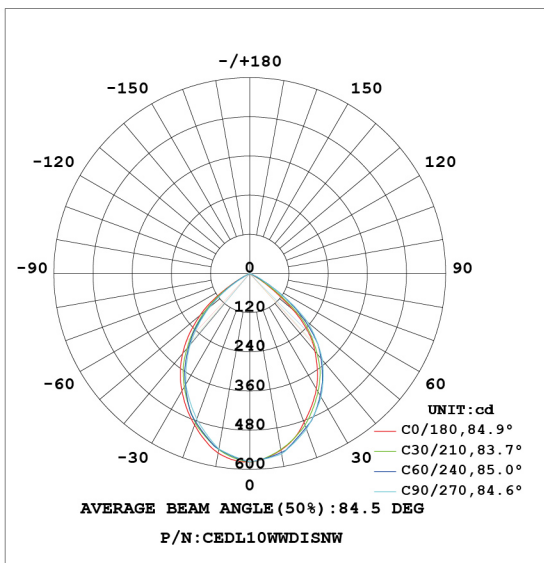

Product Dimensions:

Luminous Intensity Distribution Diagram:

Lux Distribution:

Manufacturing Quality Standard:

- ISO 9001:2008
- EN/IEC 60598-1
- EN/IEC 60598-2-1
- EN/IEC 60598-2-2
- EN/IEC 60529
- EN/IEC 62471-2
- IEC 62612
- EN/IEC 60968
- IEC 62560
- EN/IEC 60061-1
- EN 13032-1
- EN 13032-2
- EN/IEC 62471

Applications:

- Home use
- Hotel Lounges
- Restaurants
- Halls and clubs
- Ballrooms

Specifications:

Power	10W / 13W
Light Source	SMD
Beam Angle	85°
Power Factor	>0.9
Input Voltage	AC 220~240V 50/60Hz
Color Rendering Index	80
Luminaire Efficacy	* 70lm/w (3000K), * 80lm/w (4000K), * 95lm/w (6500K)
LED Source Efficacy	* 95lm/w (3000K), * 105lm/w (4000K), *120lm/w (6500K)
Life Time	50,000 Hours
Operating Temperature	-20°C~50°C
Operating Humidity	10%~90%RH
Finishing Materials	Aluminum and Polycarbonate
Body Color	Matte White / Matte Black
Net Weight	380g