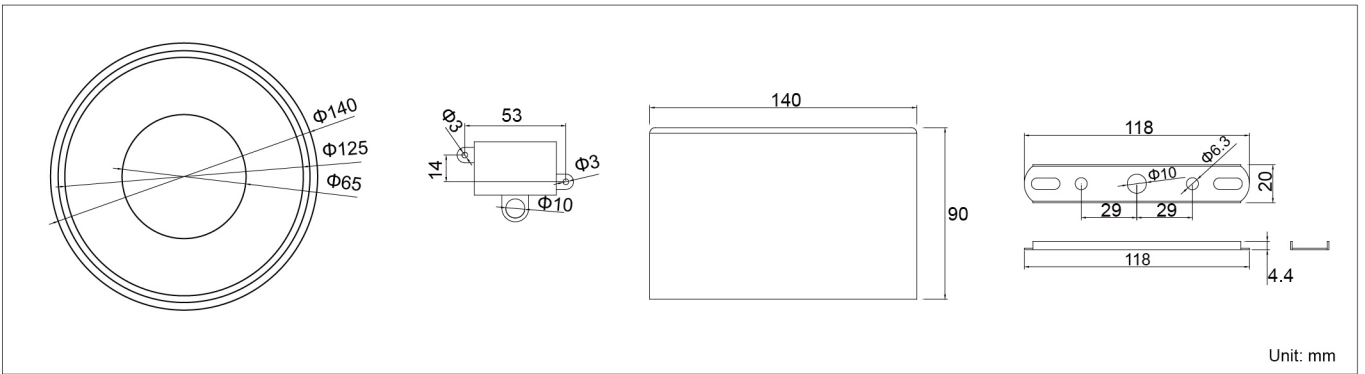

Product Dimensions:

Luminous Intensity Distribution Diagram:

Lux Distribution:

Manufacturing Quality Standard:

- ISO 9001:2008
- EN/IEC 60598-1
- EN/IEC 60598-2-1
- EN/IEC 60598-2-2
- EN/IEC 60529
- EN/IEC 62471-2
- IEC 62612
- EN/IEC 60968
- IEC 62560
- EN/IEC 60061-1
- EN 13032-1
- EN 13032-2
- EN/IEC 62471

Applications:

- Home use
- Hotel Lounges
- Restaurants
- Halls and clubs
- Ballrooms

Specifications:

Power	10W / 13W
Light Source	SMD
Beam Angle	85°
Power Factor	>0.9
Input Voltage	AC 220~240V 50/60Hz
Color Rendering Index	80
Luminaire Efficacy	* 70lm/w (3000K), * 80lm/w (4000K), * 95lm/w (6500K)
LED Source Efficacy	* 95lm/w (3000K), * 105lm/w (4000K), *120lm/w (6500K)
Life Time	50,000 Hours
Operating Temperature	-20°C~50°C
Operating Humidity	10%~90%RH
Finishing Materials	Aluminum and Polycarbonate
Body Color	Matte White / Matte Black
Net Weight	380g