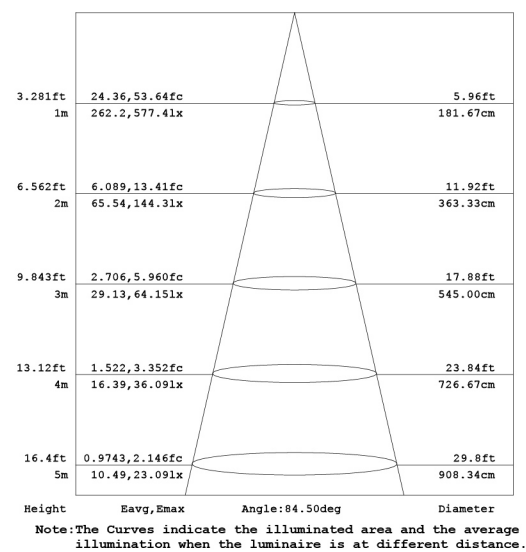

Product Dimensions:

Luminous Intensity Distribution Diagram:

Lux Distribution:

Manufacturing Quality Standard:

- ISO 9001:2008
- EN/IEC 60598-1
- EN/IEC 60598-2-1
- EN/IEC 60598-2-2
- EN/IEC 60529
- EN/IEC 62471-2
- IEC 62612
- EN/IEC 60968
- IEC 62560
- EN/IEC 60061-1
- EN 13032-1
- EN 13032-2
- EN/IEC 62471

Applications:

- Home use
- Hotel Lounges
- Restaurants
- Halls and clubs
- Ballrooms

Specifications:

Power	10W / 13W
Light Source	SMD
Beam Angle	85°
Power Factor	>0.9
Input Voltage	AC 220~240V 50/60Hz
Color Rendering Index	80
Luminaire Efficacy	* 70lm/w (3000K), * 80lm/w (4000K), * 95lm/w (6500K)
LED Source Efficacy	* 95lm/w (3000K), * 105lm/w (4000K), *120lm/w (6500K)
Life Time	50,000 Hours
Operating Temperature	-20°C~50°C
Operating Humidity	10%~90%RH
Finishing Materials	Aluminum and Polycarbonate
Body Color	Matte White / Matte Black
Net Weight	380g