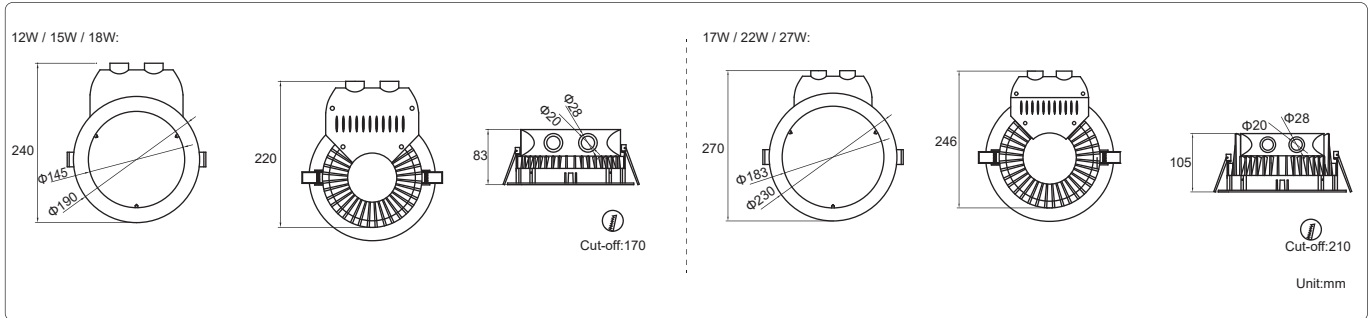

## Product Dimensions:

## Specifications:

Power	12W / 15W / 18W	10W / 17W / 22W / 27W
Cut Off	Dia 170mm	Dia 210mm
Input Voltage	AC 220-240V 50/60Hz	
Power Factor	>0.9	
Beam Angle	80°	
Color Rendering Index	80	
Luminaire Efficacy	70lm/w(2700K), 75lm/w(3000K),85lm/w(4000K),90lm/w(5000K),100lm/w(6500K)	
LED Source Efficacy	95lm/w (2700K), 100lm/w (3000K), 110lm/w (4000K), 115lm/w(5000K), 125lm/w (6500K)	
LED Source	Samsung / Lumenmax	
Life Time	50,000 Hours at Ta=40°C	
Operating Temperature	-20°C-50°C	
Operating Humidity	10%-90%RH	
Finishing Materials	Aluminum and Polycarbonate (option Frosted Glass)	
Body Color	Matte White / Matte Black	
RAL Color Code	6016 / 9005	
Net Weight	910g	1270g