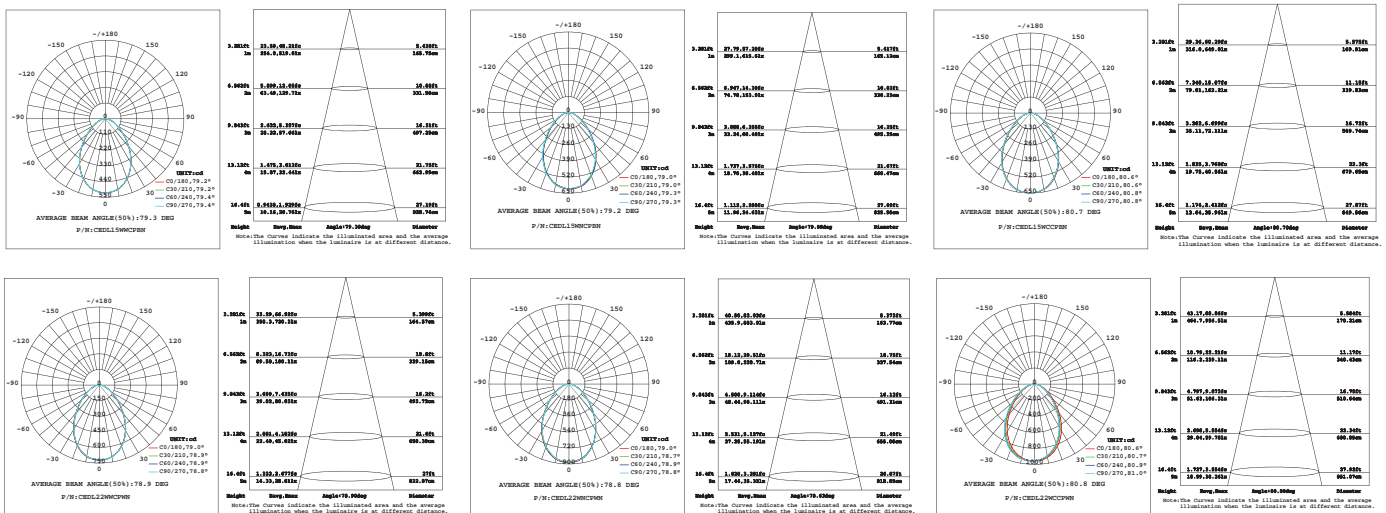

## Product Dimensions:

## Luminous Intensity Distribution Diagram & Lux Distribution:

## Specifications:

Power	12W / 15W / 18W	10W / 17W / 22W / 27W
Cut Off	Dia 170mm	Dia 210mm
Input Voltage	AC 220-240V 50/60Hz	
Power Factor	>0.9	
Beam Angle	80°	
Color Rendering Index	80	
Luminaire Efficacy	70lm/w(2700K), 75lm/w(3000K),85lm/w(4000K),90lm/w(5000K),100lm/w(6500K)	
LED Source Efficacy	95lm/w (2700K), 100lm/w (3000K), 110lm/w (4000K), 115lm/w(5000K), 125lm/w (6500K)	
LED Source	Samsung / Lumenmax	
Life Time	50,000 Hours at Ta=40°C	
Operating Temperature	-20°C-50°C	
Operating Humidity	10%-90%RH	
Finishing Materials	Aluminum and Polycarbonate (option Frosted Glass)	
Body Color	Matte White / Matte Black	
RAL Color Code	6016 / 9005	
Net Weight	910g	1270g