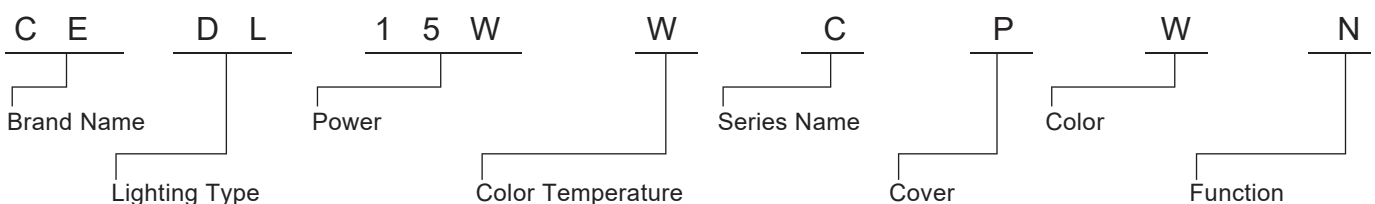

Features:

- Recess mounted type
- Die casting aluminum
- Static spray coating surface
- Unique fin design
- Uniform illumination with special diffuser
- High power efficiency (>0.85) and power factor(>0.9)
- Optional 1~10V driver for dimming control
- Optional dali driver for dimming control
- Optional DMX driver for dimming control
- Optional battery kit for emergency lighting
- Optional DMX driver for DMX512 dimming control

Applications:

- Home use
- Hotel Lounges
- Restaurants
- Halls and clubs
- Ballrooms

Specifications:

Power	12W / 15W / 18W	10W / 17W / 22W / 27W
Cut Off	Dia 170mm	Dia 210mm
Input Voltage	AC 220-240V 50/60Hz	
Power Factor	>0.9	
Beam Angle	80°	
Color Rendering Index	80	
Luminaire Efficacy	70lm/w(2700K), 75lm/w(3000K),85lm/w(4000K),90lm/w(5000K),100lm/w(6500K)	
LED Source Efficacy	95lm/w (2700K), 100lm/w (3000K), 110lm/w (4000K), 115lm/w(5000K), 125lm/w (6500K)	
LED Source	Samsung / Lumenmax	
Life Time	50,000 Hours at Ta=40°C	
Operating Temperature	-20°C-50°C	
Operating Humidity	10%-90%RH	
Finishing Materials	Aluminum and Polycarbonate (option Frosted Glass)	
Body Color	Matte White / Matte Black	
RAL Color Code	6016 / 9005	
Net Weight	910g	1270g

Ordering Part No.:

Brand Name	Lighting Type	Power	Color Temperature	Series Name	Cover	Color	Function
CE: CELEX	DL: Down Light	10W 12W 15W 17W 18W 22W 27W	O: 2700K W: 3000K N: 4000K D: 5000K C: 6500K	C: CYON Series	P: Polycarbonate G: Frosted Glass	W: Matte White B: Matte Black	D: DMX 512 Dimming E: Emergency(2hrs) N: Switch In T: Triac Dimming Leading Edge V: 1~10V Dimming