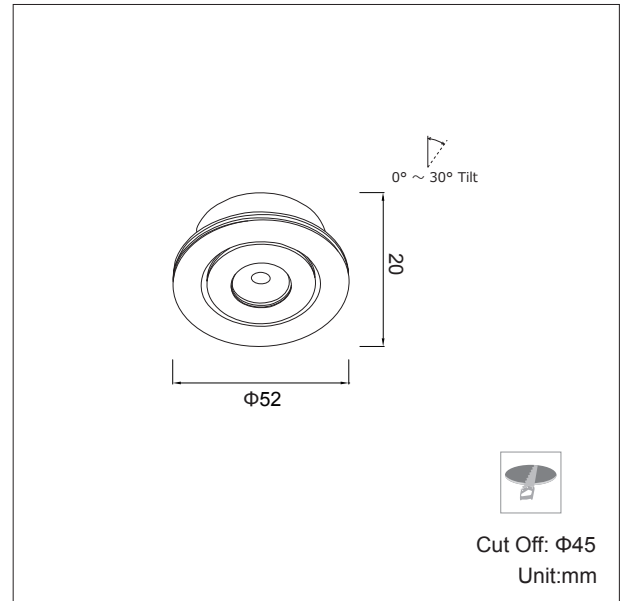

Product Dimensions:

Luminous Intensity Distribution Diagram:

Lux Distribution:

Note: The Curves indicate the illuminated area and the average illumination when the luminaire is at different distance.

Manufacturing Quality Standard:

Ordering Part No.:

Brand Name	Lighting Type	Power	Color Temperature	Beam Angle	Trim Color	Series Name	Function
CE: CELEX	DL: Down Light	02W 03W	O: 2700K W: 3000K N: 4000K C: 6500K	S: 18° M: 24°	W : White B : Black	All: ARC II Series	E:Emergency (2hrs 30%) N:Switch In