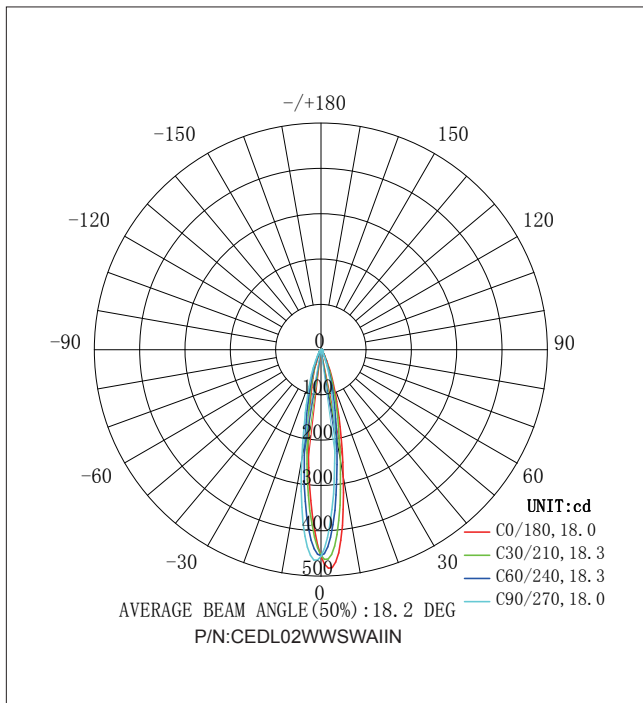

Product Dimensions:

Luminous Intensity Distribution Diagram:

Lux Distribution:

Note: The Curves indicate the illuminated area and the average illumination when the luminaire is at different distance.

Manufacturing Quality Standard:

Ordering Part No.:

Brand Name	Lighting Type	Power	Color Temperature	Beam Angle	Trim Color	Series Name	Function
CE: CELEX	DL: Down Light	02W 03W	O: 2700K W: 3000K N: 4000K C: 6500K	S: 18° M: 24°	W : White B : Black	All: ARC II Series	E:Emergency (2hrs 30%) N:Switch In