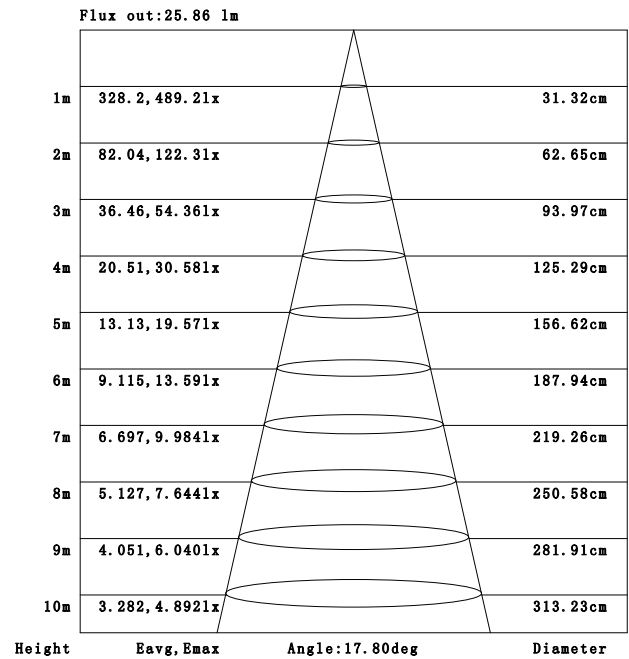

Product Dimensions:

Luminous Intensity Distribution Diagram:

Lux Distribution:

Note: The Curves indicate the illuminated area and the average illumination when the luminaire is at different distance.

Manufacturing Quality Standard:

Applications:

- Home use
- Hotel Lounges
- Restaurants
- Halls and clubs
- Ballrooms

Specifications:

Power	2W / 3W
Input Voltage	AC 220~240V 50/60Hz
Beam Angle	18° / 24°
Color Rendering Index	Ra80
Luminaire Efficacy	70lm/w(2700K), 75lm/w(3000K), 80lm/w(4000K), 85lm/w (6500K)
LED Source Efficacy	110lm/w(2700K), 115lm/w (3000K), 120lm/w (4000K), 125lm/w (6500K)
Light Source	CREE
Life Time	>35,000 Hours
Operating Temperature	-20°C~50°C
Operating Humidity	10%~90%RH
Finishing Materials	Aluminum and PMMA
Body Color	Matte White / Matte Black
RAL Color Code	RAL 9003 / RAL 9004
Net Weight	100g

Ordering Part No.:

Brand Name	Lighting Type	Power	Color Temperature	Beam Angle	Trim Color	Series Name	Function
CE: CELEX	DL: Down Light	02W 03W	O: 2700K W: 3000K N: 4000K C: 6500K	S: 18° M: 24°	W : White B : Black	All: ARC II Series	E:Emergency (2hrs 30%) N:Switch In