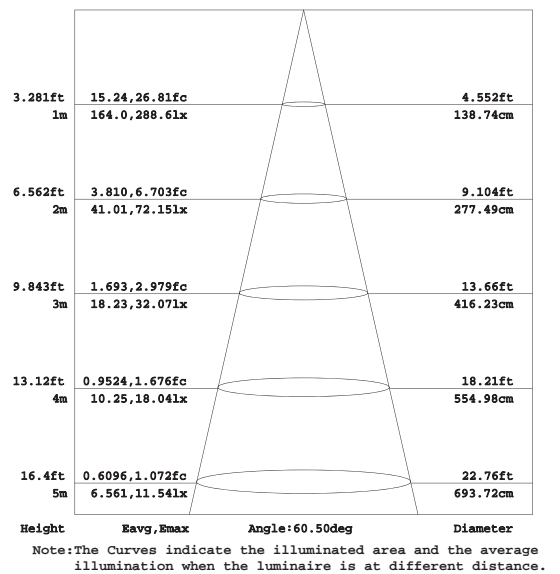

Product Dimensions:

Luminous Intensity Distribution Diagram:

Lux Distribution:

Manufacturing Quality Standard:

- ISO 9001:2008

LED Luminaire Standard:

- EN/IEC 60598-1
- EN/IEC 60598-2-1
- EN/IEC 60598-2-2
- EN/IEC 60529
- EN/IEC 62471-2
- IEC 62612
- EN/IEC 60968
- IEC 62560
- EN/IEC 60061-1
- EN 13032-1
- EN 13032-2
- EN/IEC 62471

Applications:

- Home use
- Hotel Lounges
- Restaurants
- Halls and clubs
- Ballrooms

Specifications:

Power	30W
LED Source	LED COB
Beam Angle	20° / 60°
Input Voltage	AC 100~240V 50/60Hz
Power Factor	>0.9
Color Rendering Index	80
Luminaire Efficacy	70lm/w (2700K), 75lm/w (3000K), 80lm/w (4000K), 85lm/w (5000K), 90lm/w (6500K)
LED Source Efficacy	90lm/w (2700K), 95lm/w (3000K), 100lm/w (4000K), 105lm/w (5000K), 110lm/w (6500K)
Life Time	50,000 Hours at Ta=40°C
Operating Temperature	-20~50°C
Operating Humidity	10%~90%RH
Finishing Materials	Aluminum and Tempered Glass
Body Color	Silver / Black
Net Weight	3.0kg