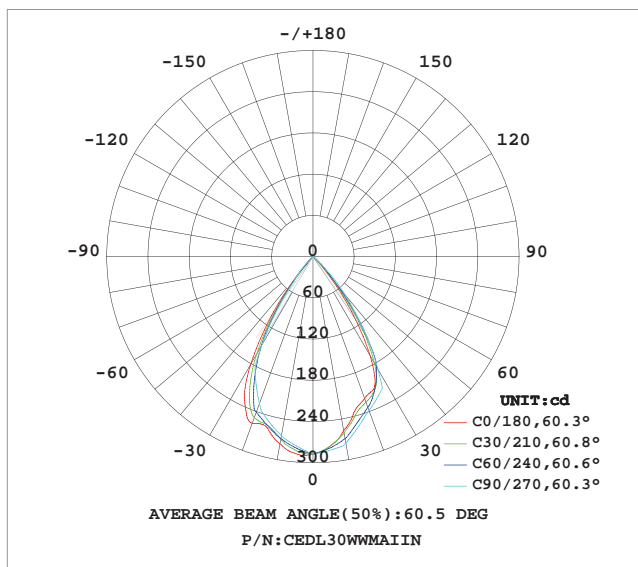

Product Dimensions:

Luminous Intensity Distribution Diagram:

Lux Distribution:

Manufacturing Quality Standard:

- ISO 9001:2008

LED Luminaire Standard:

- EN/IEC 60598-1
- EN/IEC 60598-2-1
- EN/IEC 60598-2-2
- EN/IEC 60529
- EN/IEC 62471-2
- IEC 62612
- EN/IEC 60968
- IEC 62560
- EN/IEC 60061-1
- EN 13032-1
- EN 13032-2
- EN/IEC 62471

Applications:

- Home use
- Hotel Lounges
- Restaurants
- Halls and clubs
- Ballrooms

Specifications:

Power	30W
LED Source	LED COB
Beam Angle	20° / 60°
Input Voltage	AC 100~240V 50/60Hz
Power Factor	>0.9
Color Rendering Index	80
Luminaire Efficacy	70lm/w (2700K), 75lm/w (3000K), 80lm/w (4000K), 85lm/w (5000K), 90lm/w (6500K)
LED Source Efficacy	90lm/w (2700K), 95lm/w (3000K), 100lm/w (4000K), 105lm/w (5000K), 110lm/w (6500K)
Life Time	50,000 Hours at Ta=40°C
Operating Temperature	-20~50°C
Operating Humidity	10%~90%RH
Finishing Materials	Aluminum and Tempered Glass
Body Color	Silver / Black
Net Weight	3.0kg