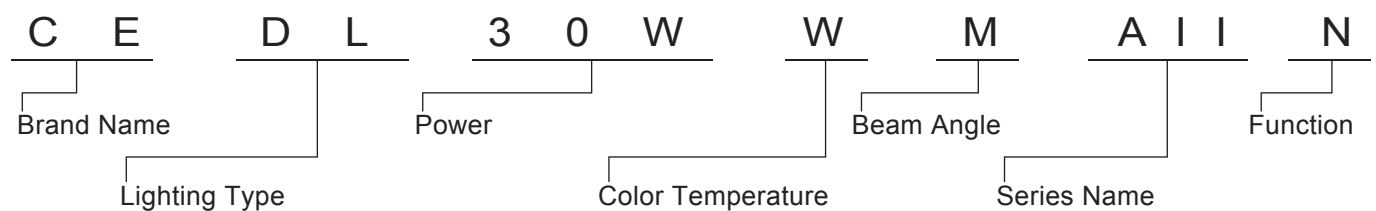

Applications:

- Home use
- Hotel Lounges
- Restaurants
- Halls and clubs
- Ballrooms

Specifications:

Power	30W
LED Source	LED COB
Beam Angle	20° / 60°
Input Voltage	AC 100~240V 50/60Hz
Power Factor	>0.9
Color Rendering Index	80
Luminaire Efficacy	70lm/w (2700K), 75lm/w (3000K), 80lm/w (4000K), 85lm/w (5000K), 90lm/w (6500K)
LED Source Efficacy	90lm/w (2700K), 95lm/w (3000K), 100lm/w (4000K), 105lm/w (5000K), 110lm/w (6500K)
Life Time	50,000 Hours at Ta=40°C
Operating Temperature	-20~50°C
Operating Humidity	10%~90%RH
Finishing Materials	Aluminum and Tempered Glass
Body Color	Silver / Black
Net Weight	3.0kg

Ordering Part No.:

Brand Name	Lighting Type	Power	Color Temperature	Beam Angle	Series Name	Function
CE: CELEX	DL: Down Light	30W	O: 2700K W: 3000K N: 4000K D: 5000K C: 6500K	S:20° M:60°	All: ALPINE II Series	D: DMX 512 Dimming E: Emergency N: Switch In T: Triac dimming Leading Edge V: 1~10V Dimming