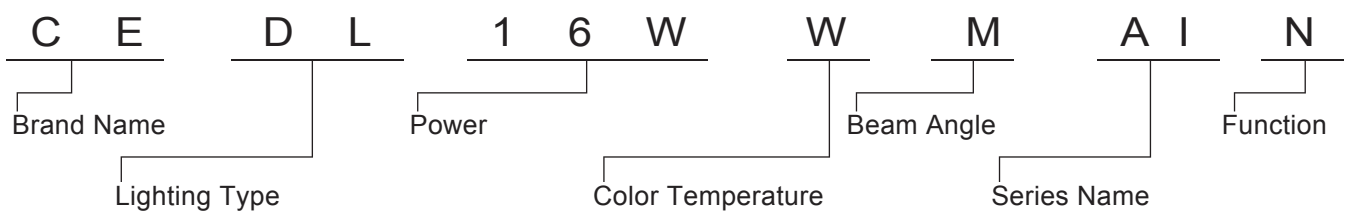

Features:

- Recess mounted type
- Aluminum housing
- Tempered glass cover
- 316# standard stainless steel frame and fastness part
- High power efficiency(>0.85) and power factor(>0.9)
- Optional 1~10V driver for dimming control
- Optional dali driver for dimming control
- Optional DMX driver for dimming control
- Optional battery kit for emergency lighting
- Optional DMX driver for DMX512 dimming control

Applications:

- Home use
- Hotel Lounges
- Restaurants
- Halls and clubs
- Ballrooms

Specifications:

Power	16W
LED Source	LED COB
Beam Angle	20° / 60°
Input Voltage	AC 100~240V 50/60Hz
Power Factor	>0.9
Color Rendering Index	80
Luminaire Efficacy	70lm/w (2700K), 75lm/w (3000K), 80lm/w (4000K), 85lm/w (5000K), 90lm/w (6500K)
LED Source Efficacy	90lm/w (2700K), 95lm/w (3000K), 100lm/w (4000K), 105lm/w (5000K), 110lm/w (6500K)
Life Time	50,000 Hours at Ta=40°C
Operating Temperature	-20~50°C
Operating Humidity	10%~90%RH
Finishing Materials	Aluminum and Tempered Glass
Body Color	Silver / Black
Net Weight	2.65kg

Ordering Part No.:

Brand Name	Lighting Type	Power	Color Temperature	Beam Angle	Series Name	Function
CE: CELEX	DL: Down Light	16W	O: 2700K W: 3000K N: 4000K D: 5000K C: 6500K	S:20° M:60°	AI: ALPINE I Series	D: DMX 512 Dimming E: Emergency N: Switch In T: Triac dimming Leading Edge V: 1~10V Dimming